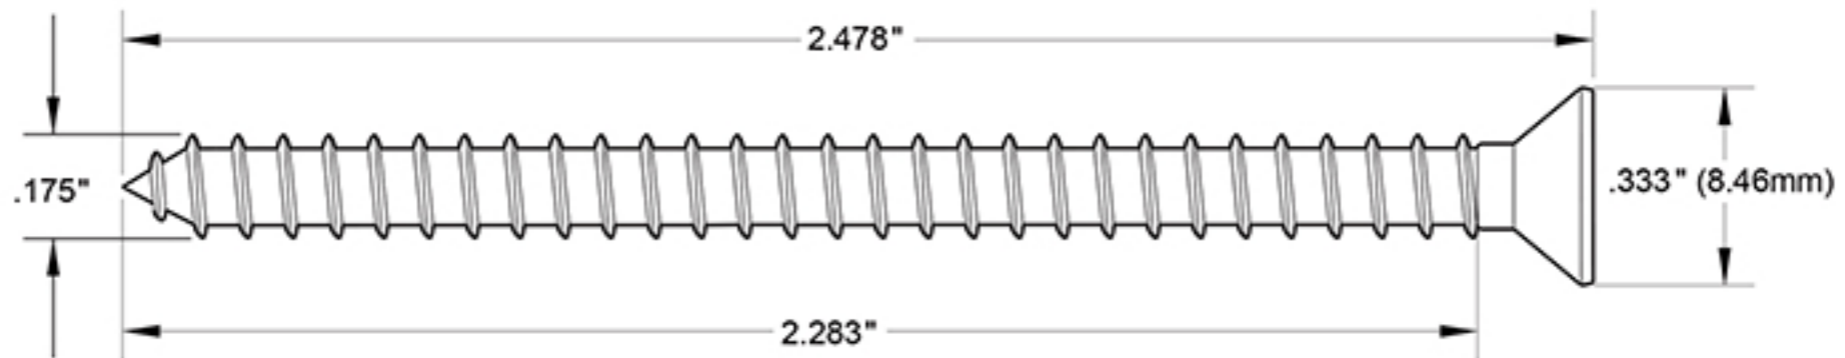

SCWS925

#9 x 2-1/2" WOOD SCREW / STEEL

DRAWING NOT TO SCALE

NOTE: Deltana reserves the right to constantly improve its products and is not responsible for differences between the product in-hand and the specifications contained in this drawing. We do not recommend to pre-drill holes or pre-cut woods or metals based on the drawing information if the veracity of the specifications has not been proven by the live product.