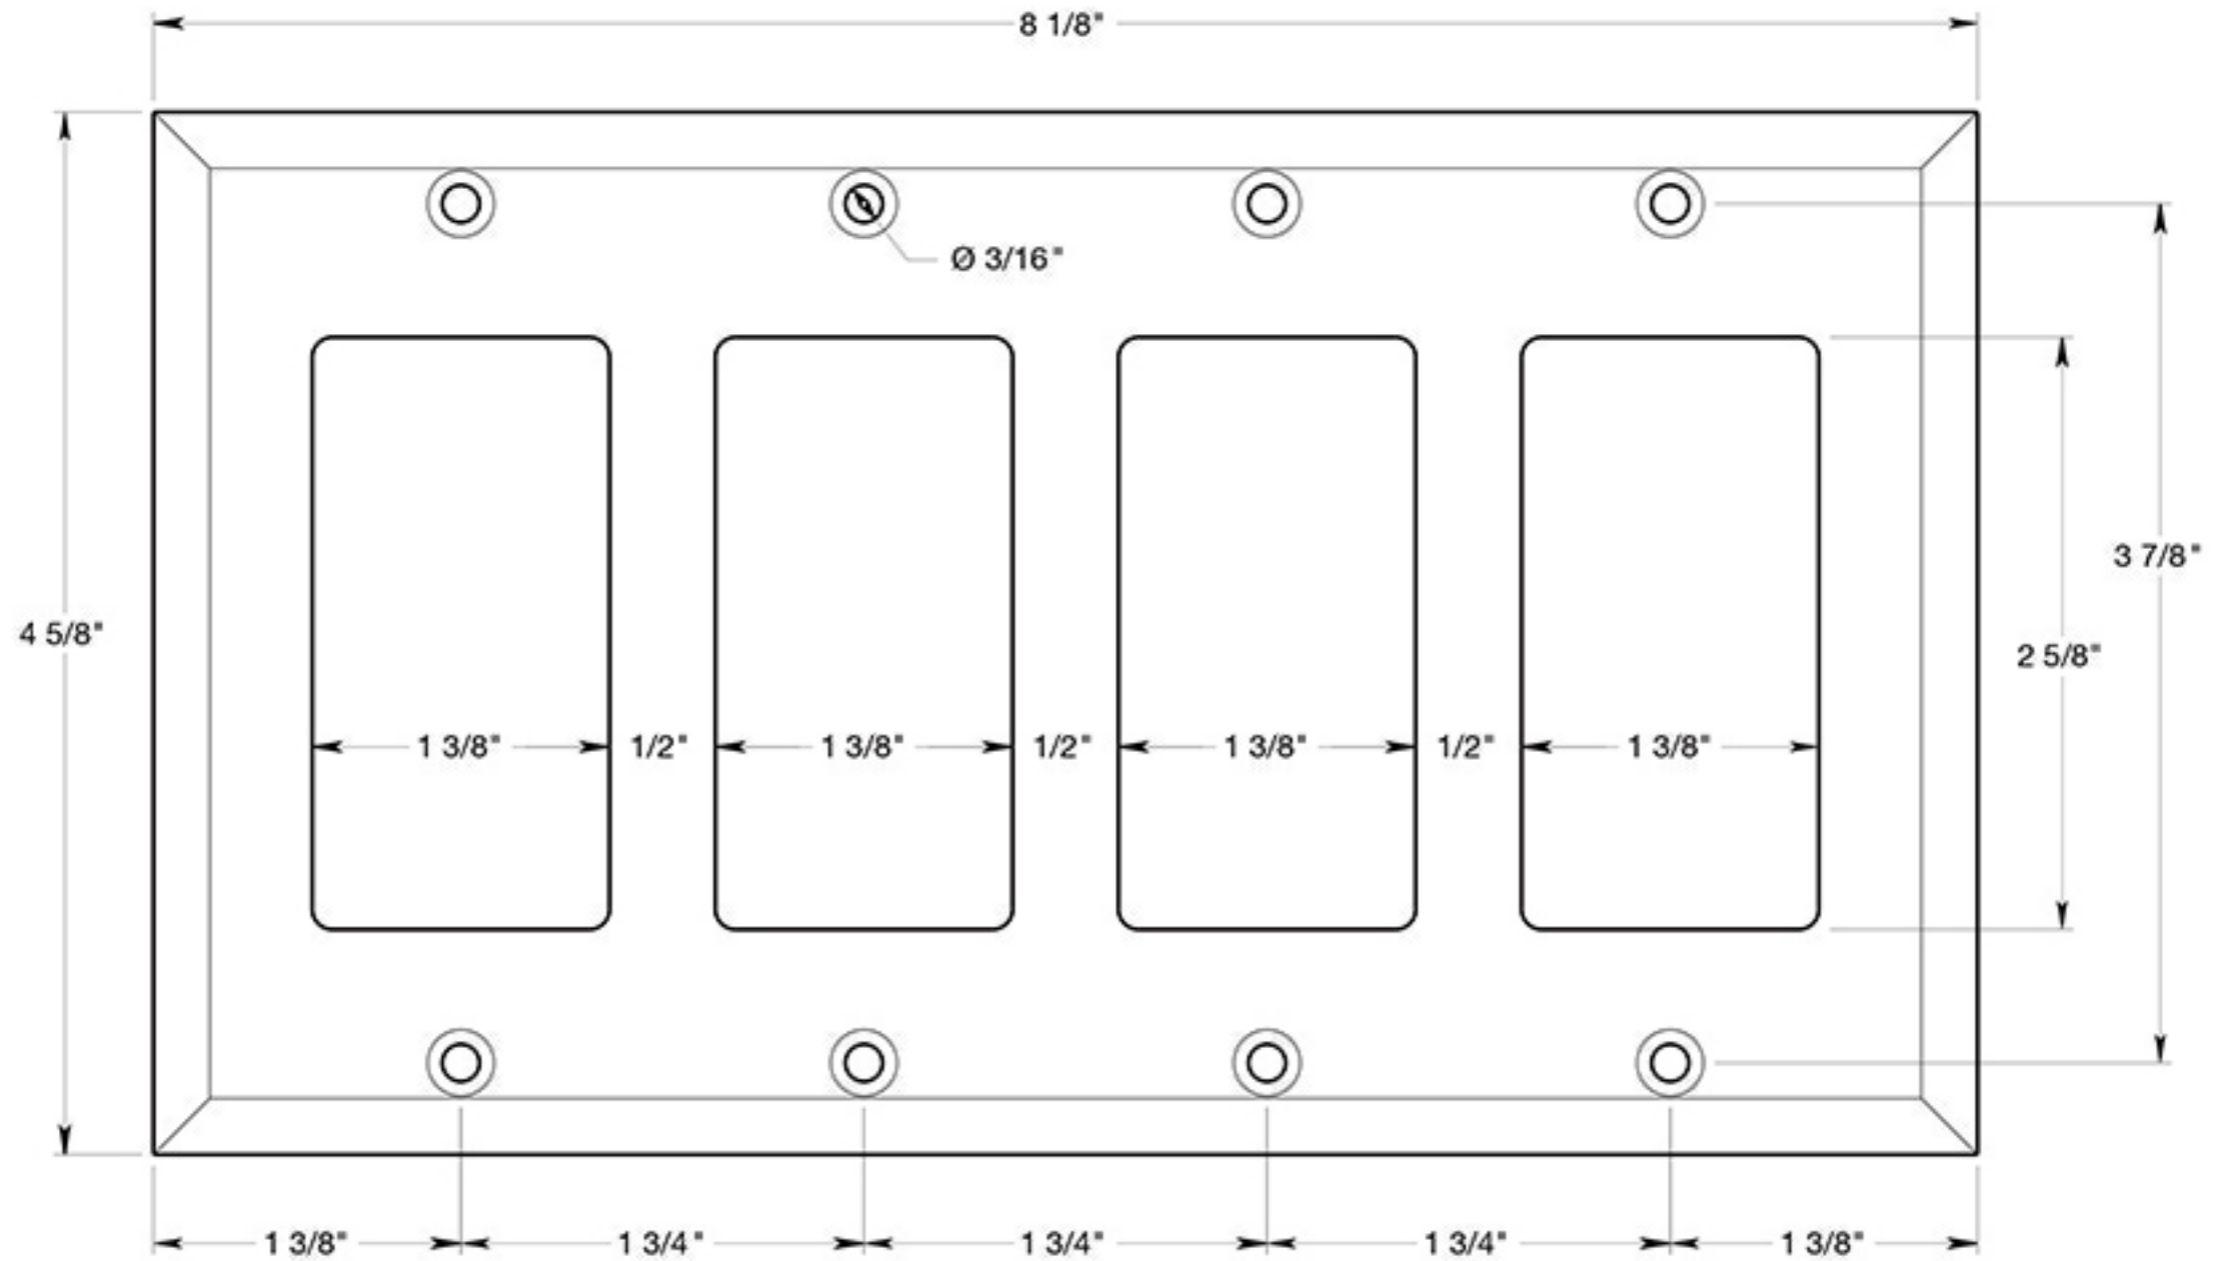

SWP4744

SWITCH PLATE / QUADRUPLE ROCKER / SOLID BRASS

DRAWING NOT TO SCALE

NOTE: Deltana reserves the right to constantly improve its products and is not responsible for differences between the product in-hand and the specifications contained in this drawing. We do not recommend to pre-drill holes or pre-cut woods or metals based on the drawing information if the veracity of the specifications has not been proven by the live product.