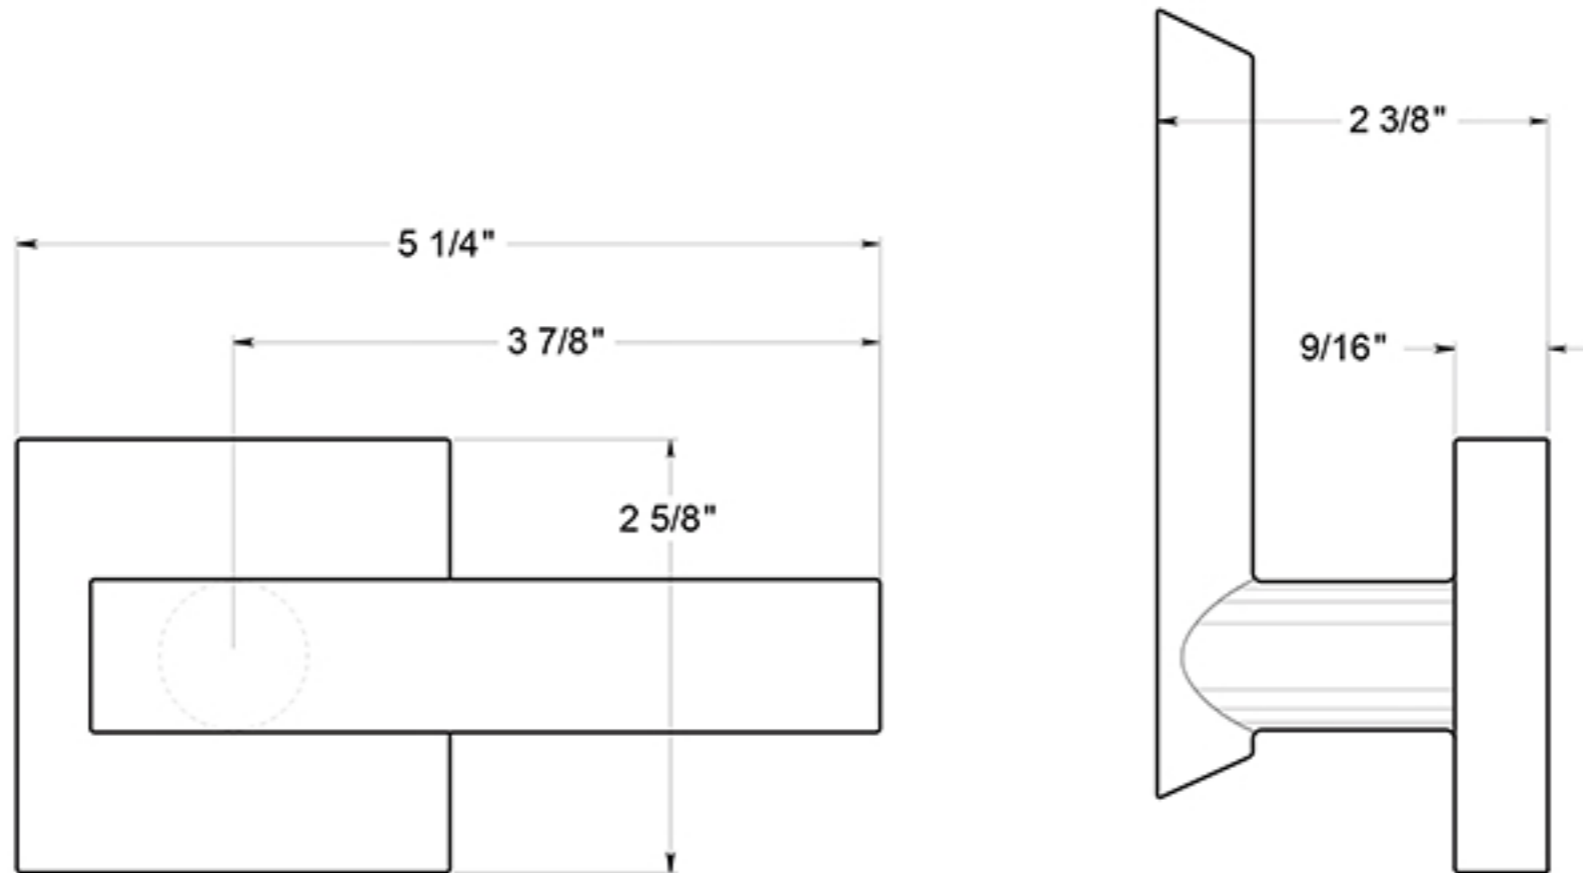

ZLLS4

LIVINGSTON LEVERS / DUMMY / RESIDENTIAL ELITE / ZINC

DRAWING NOT TO SCALE

NOTE: Deltana reserves the right to constantly improve its products and is not responsible for differences between the product in-hand and the specifications contained in this drawing. We do not recommend to pre-drill holes or pre-cut woods or metals based on the drawing information if the veracity of the specifications has not been proven by the live product.