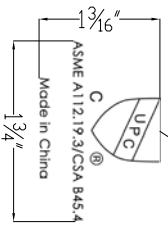

### Wheaton River series

NO	DESCRIPTION	QTY	MATERIAL	SIZE
1	Linear drain cover	1	SUS304	36 1/2" X 2 1/2" X 3/4"
2	Linear drain stand	1	SUS304	36" X 3 1/8" X 3/8" (18G)
3	mounting brackets	2	composite material	Ø1 1/2" x 1 1/4"