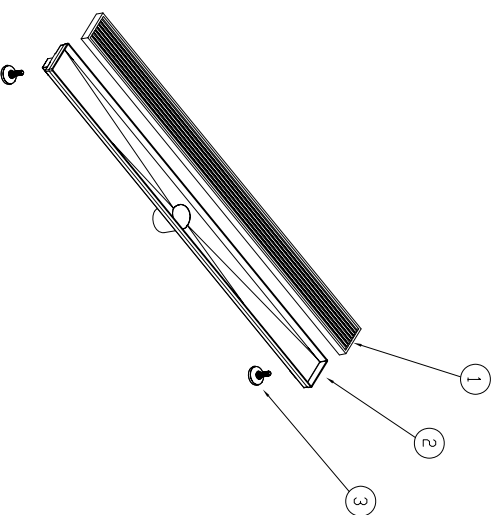

### Wheaton River series

NO	DESCRIPTION	QTY	MATERIAL	SIZE
1	Linear drain cover	1	SUS304	36 1/2" X 2 1/2" X 3/4"
2	Linear drain stand	1	SUS304	36" X 3 1/8" X 3/8" (18G)
3	mounting brackets	2	composite material	Ø1 1/2" x 1 1/4"

#### Kaiping Dawn Plumbing Products, Inc

Type:	Linear drain	Material:	SUS304
Model:	LWN360304	Feature:	18/8 Chrome-Nickel
Size/Overall:			Polished, Stain Finish
Scale:			
Design:	Ming		
Drawn:	Pu		
Date:	2014-03-27	Logo:	_laser-etching
Manufacture Date:		Approved:	