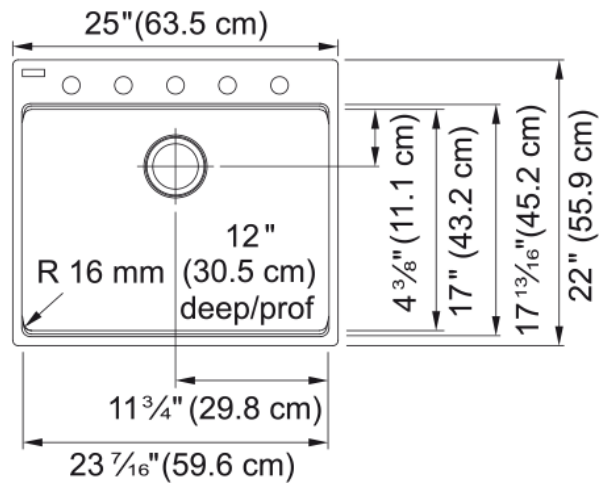

Maris Laundry Sink- MAG61023L-CHA | 114.0637.877

Technical Data

Aspect

Sink type	Sink
Type of material	Granite
Number of bowls	1
Color	Champagne
Finish	None

Product Dimensions

Exterior size: right to left	25
Exterior size: front to back	22
Large bowl size: right to left	23.465
Large bowl size: front to back	17.035
Large bowl: depth	12

Installation

Minimum cabinet size	27"
----------------------	-----

Product specifications

Installation type	Topmount / drop in
Drain hole	3 1/2"
Position of drainer	No drainer

Product identification

Product brand	FRANKE
Product family	Maris
Collection	Maris
Certified by	CUPC