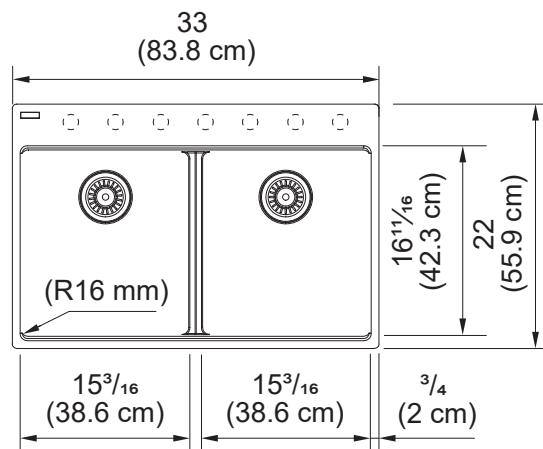

FRANKE

MARIS

GRANITE 33" DOUBLE BOWL SINK Model MAG6201515-S

TECHNICAL FEATURES

Overall Sink Size (OD)	33" x 22"
Equal Bowl Size (ID)	15 ³ / ₁₆ " x 16 ¹ / ₁₆ "
Bowl Depth (ID)	9 ¹ / ₂ "
Corner Radius	16mm
Minimum Cabinet Size	36"
Installation Type	Topmount
Weight	43.5 lbs.
Warranty	Limited Lifetime

Product Image

Dimensional Drawing

7 pre-scored holes for faucet and accessories