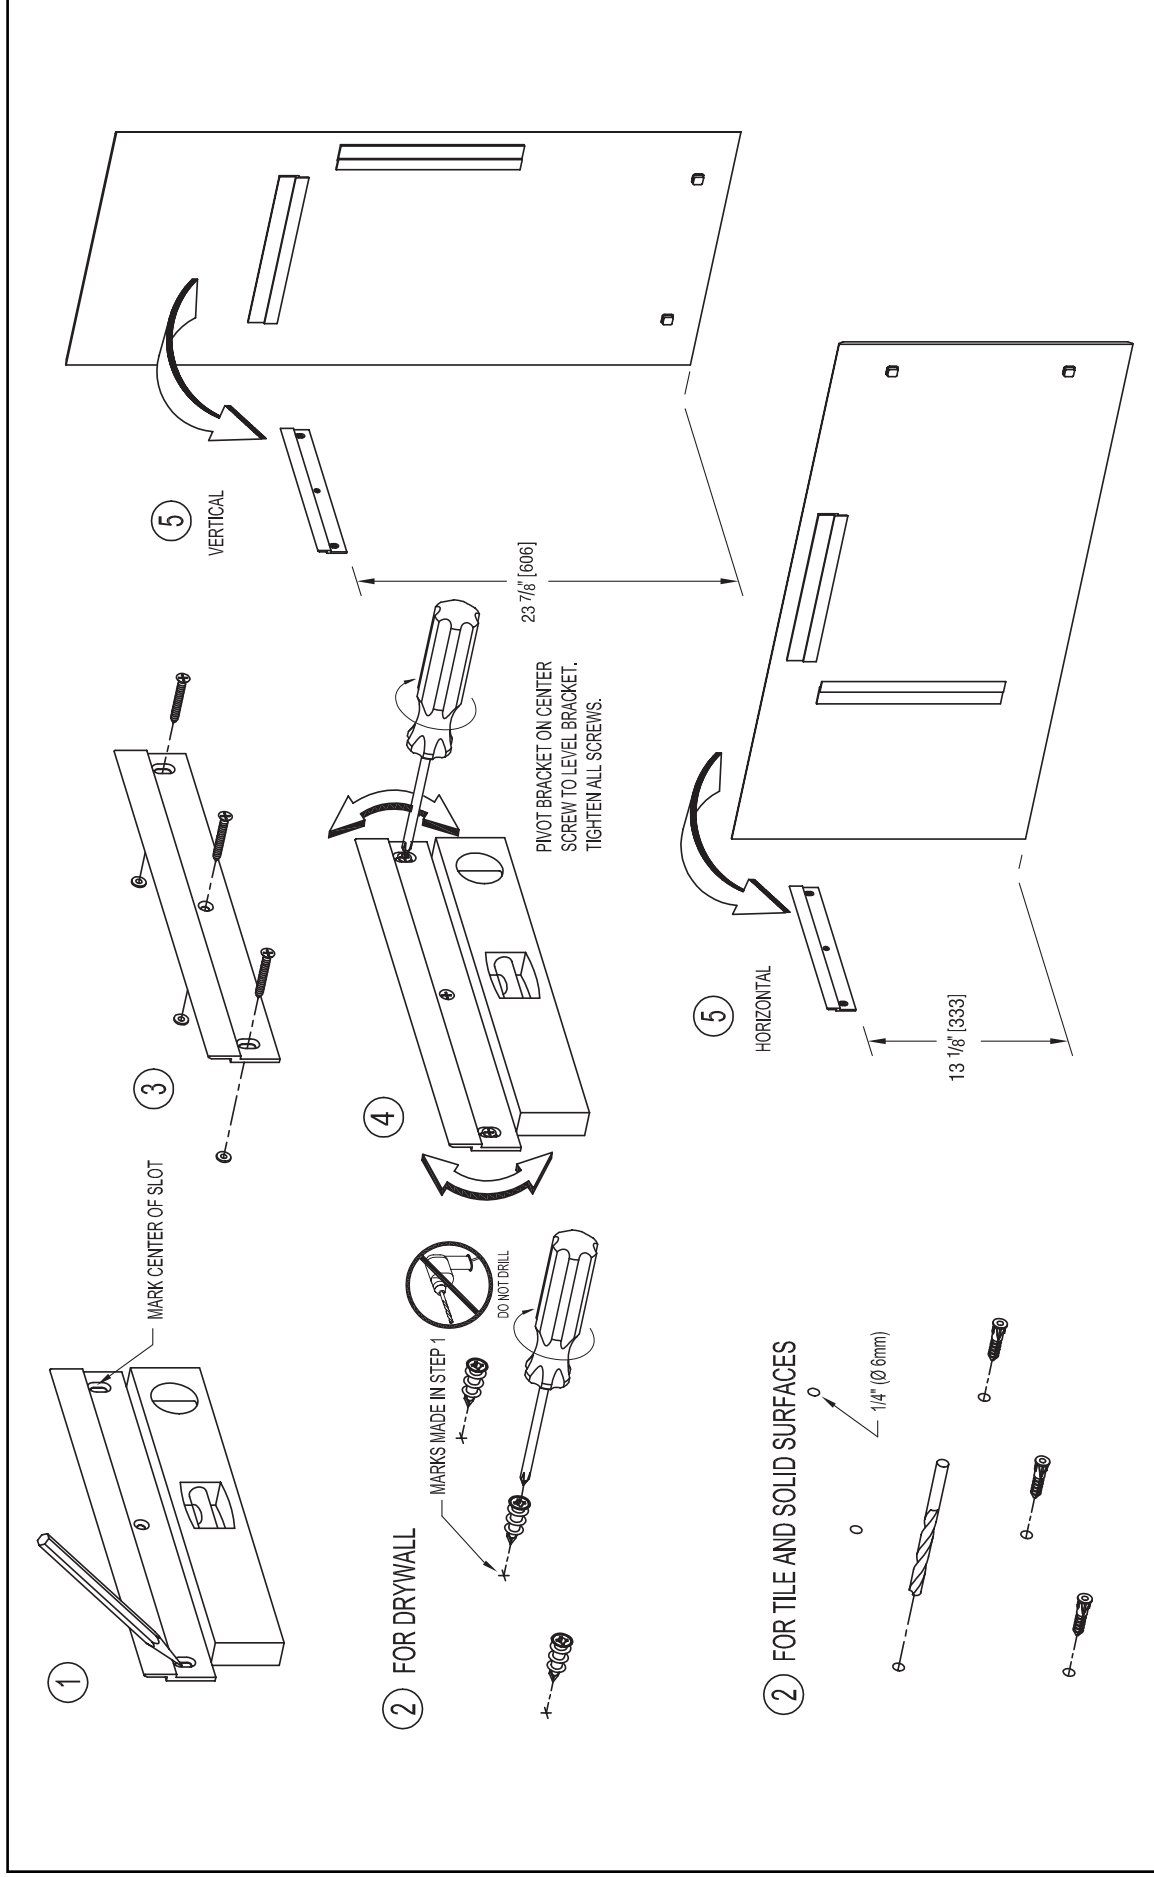

*Toilet Tissue Holders
Hooks*

Soap Dishes

Tumbler Holders

Toiletry Shelves

Grab Bars

Mirrors

Lights

Bud Vases

Hotel Shelves

Shower Curtain Rods

Soap & Bottle Baskets

Cabinet Hardware

GINGER
Luxury For Your Lifestyle™

2001 CARNEGIE AVE, SANTA ANA CA 92705
(949) 417-5207
WWW.GINGERCO.COM

REV -

GINGER

GINGER®

INSTALLATION INSTRUCTIONS FOR KUBIC MIRROR

4641N

Tools needed: Pencil, Tape measure, Phillips Screwdriver, Drill and Level.