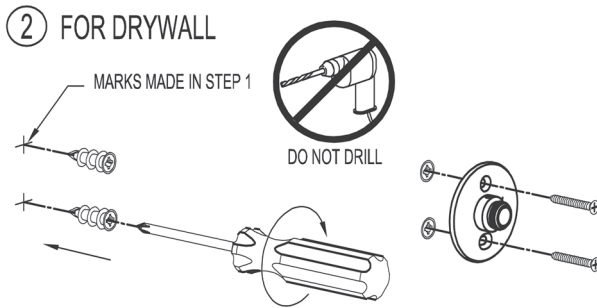

LONDON TERRACE®

DOUBLE POST INSTALLATION INSTRUCTIONS

Complement your purchase with other fine accessories from GINGER®.

CARE OF FINE BRASS

To clean, use warm water only.
NEVER use abrasives or detergents.