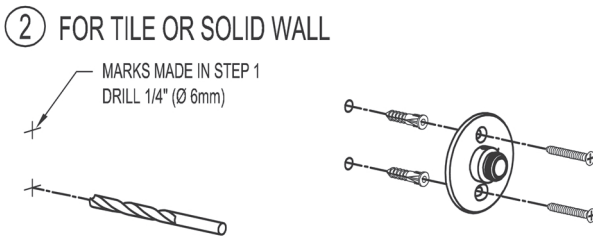

LONDON TERRACE®

DOUBLE POST INSTALLATION INSTRUCTIONS

Complement your purchase with other fine accessories from GINGER®.

CARE OF FINE BRASS

To clean, use warm water only.
NEVER use abrasives or detergents.