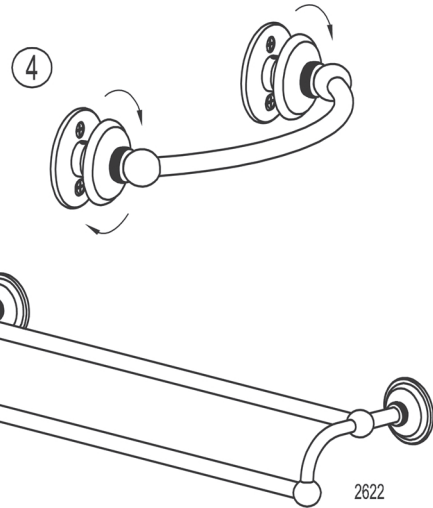

LONDON TERRACE®

DOUBLE POST INSTALLATION INSTRUCTIONS

Complement your purchase with other fine accessories from GINGER®.

CARE OF FINE BRASS

To clean, use warm water only.
NEVER use abrasives or detergents.