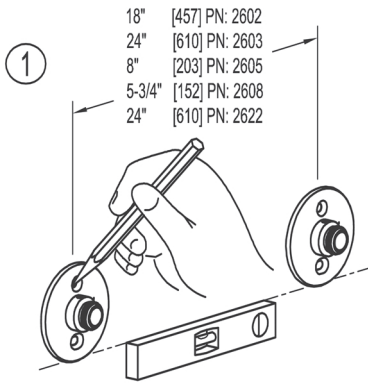

LONDON TERRACE®

DOUBLE POST INSTALLATION INSTRUCTIONS

Complement your purchase with other fine accessories from GINGER®.

CARE OF FINE BRASS

To clean, use warm water only.
NEVER use abrasives or detergents.