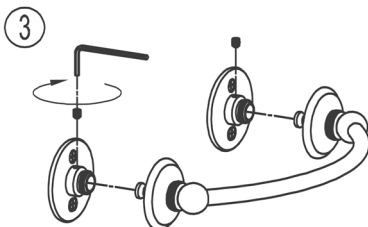

LONDON TERRACE®

DOUBLE POST INSTALLATION INSTRUCTIONS

Complement your purchase with other fine accessories from GINGER®.

CARE OF FINE BRASS

To clean, use warm water only.
NEVER use abrasives or detergents.