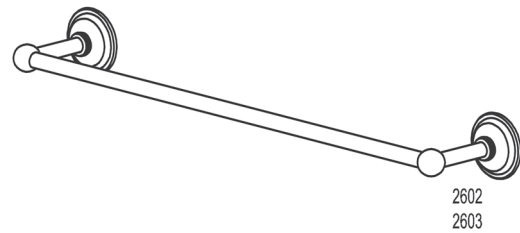

LONDON TERRACE®

DOUBLE POST INSTALLATION INSTRUCTIONS

Complement your purchase with other fine accessories from GINGER®.

CARE OF FINE BRASS

To clean, use warm water only.
NEVER use abrasives or detergents.