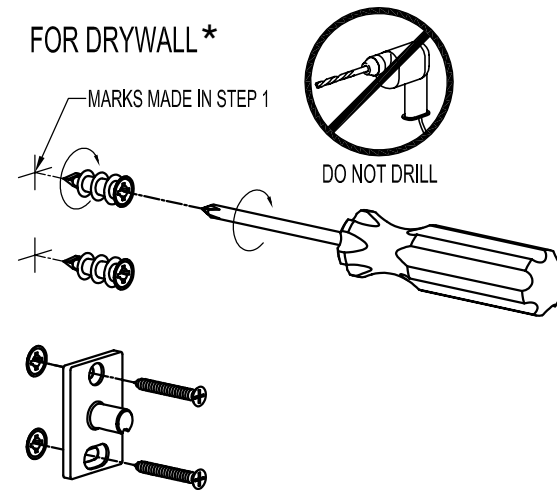

SURFACE

INSTALLATION INSTRUCTIONS

for
Single
Post
Open
Toilet Tissue Holders

2001 CARNEGIE AVE
SANTA ANA CA 92705
949-417-5207
www.gingerco.com

INSTALLATION INSTRUCTIONS

SURFACE

2806L, 2806R, 2809

①

② FOR DRYWALL *

② FOR TILE OR SOLID WALLS

③

* If wood bracing or a stud is present, pre-drill a 1/4" (6mm) diameter hole and install small plastic anchor in place of the zinc anchor.

CARE OF FINE BRASS

To clean, use warm water only.
NEVER use abrasives or detergents.