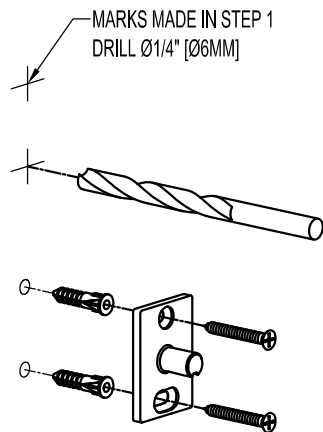

SURFACE

INSTALLATION INSTRUCTIONS

for
Single
Post
Open
Toilet Tissue Holders

2001 CARNEGIE AVE
SANTA ANA CA 92705
949-417-5207
www.gingerco.com

INSTALLATION INSTRUCTIONS

SURFACE

2806L, 2806R, 2809

①

② FOR DRYWALL *

② FOR TILE OR SOLID WALLS

③

* If wood bracing or a stud is present, pre-drill a 1/4" (6mm) diameter hole and install small plastic anchor in place of the zinc anchor.

CARE OF FINE BRASS

To clean, use warm water only.
NEVER use abrasives or detergents.