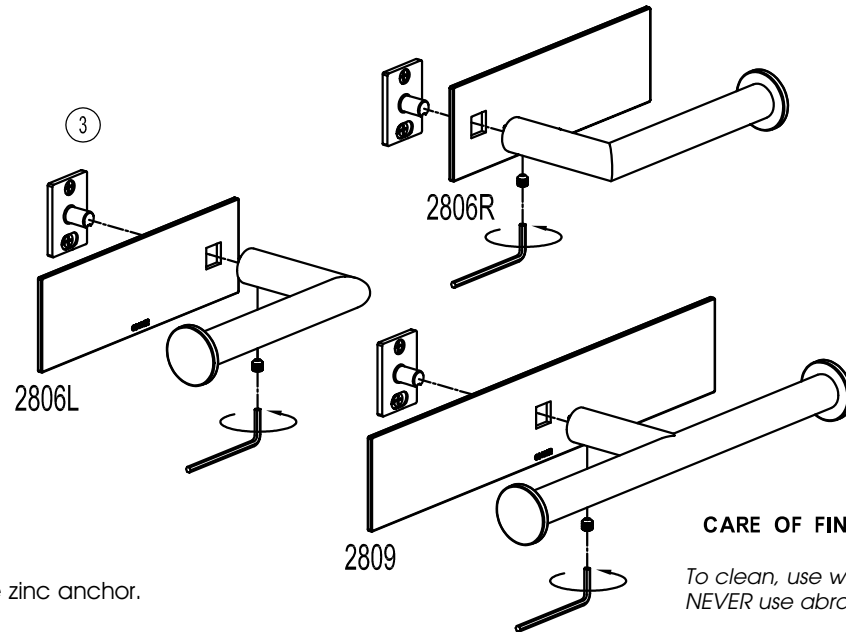

Grab Bars

Mirrors

Lights

Bud Vases

Hotel Shelves

Shower Curtain Rods

Soap & Bottle Baskets

Cabinet Hardware

SURFACE

INSTALLATION INSTRUCTIONS

for
Single
Post
Open
Toilet Tissue Holders

2001 CARNEGIE AVE
SANTA ANA CA 92705
949-417-5207
www.gingerco.com

INSTALLATION INSTRUCTIONS

SURFACE

2806L, 2806R, 2809

①

② FOR DRYWALL *

② FOR TILE OR SOLID WALLS

③

* If wood bracing or a stud is present, pre-drill a 1/4" (6mm) diameter hole and install small plastic anchor in place of the zinc anchor.

CARE OF FINE BRASS

To clean, use warm water only.
NEVER use abrasives or detergents.