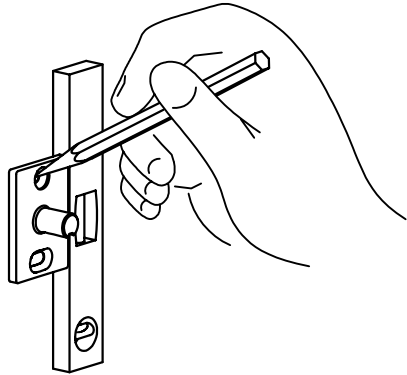

Grab Bars

Mirrors

Lights

Bud Vases

Hotel Shelves

Shower Curtain Rods

Soap & Bottle Baskets

Cabinet Hardware

SURFACE

INSTALLATION INSTRUCTIONS

for
Single
Post
Open
Toilet Tissue Holders

2001 CARNEGIE AVE
SANTA ANA CA 92705
949-417-5207
www.gingerco.com

INSTALLATION INSTRUCTIONS

SURFACE

2806L, 2806R, 2809

①

② FOR DRYWALL *

② FOR TILE OR SOLID WALLS

③

* If wood bracing or a stud is present, pre-drill a 1/4" (6mm) diameter hole and install small plastic anchor in place of the zinc anchor.

CARE OF FINE BRASS

To clean, use warm water only.
NEVER use abrasives or detergents.