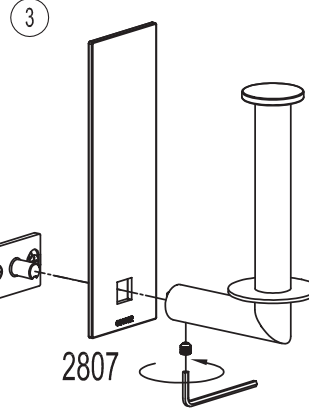

## INSTALLATION INSTRUCTIONS

for  
Single  
Post  
Spare Tissue Holder  
Soap Dishes  
&  
Tumbler

*Complement  
your purchase  
with these  
fine accessories  
also from  
GINGER®*

*Towel Bars  
Towel Rings  
Toilet Tissue Holders  
Hooks  
Soap Dishes  
Tumbler Holders  
Toiletry Shelves  
Grab Bars  
Mirrors  
Lights  
Bud Vases  
Hotel Shelves  
Shower Curtain Rods  
Soap & Bottle Baskets  
Cabinet Hardware*

# INSTALLATION INSTRUCTIONS

② FOR DRYWALL\*

**SURFACE™**  
2807, 2812, 2812H, 2813

② FOR TILE OR SOLID WALLS

\* If wood cross bracing or a stud is present, pre-drill a 1/4" (6mm) diameter hole and install small plastic anchor in place of the zinc anchor.