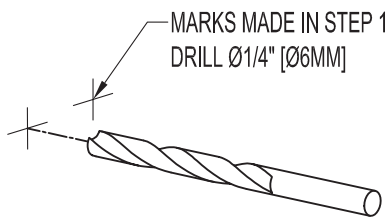

## INSTALLATION INSTRUCTIONS

for  
Single  
Post  
Spare Tissue Holder  
Soap Dishes  
&  
Tumbler

*Complement  
your purchase  
with these  
fine accessories  
also from  
GINGER®*

*Towel Bars  
Towel Rings  
Toilet Tissue Holders  
Hooks  
Soap Dishes  
Tumbler Holders  
Toiletry Shelves  
Grab Bars  
Mirrors  
Lights  
Bud Vases  
Hotel Shelves  
Shower Curtain Rods  
Soap & Bottle Baskets  
Cabinet Hardware*

# INSTALLATION INSTRUCTIONS

② FOR DRYWALL\*

**SURFACE™**  
2807, 2812, 2812H, 2813

② FOR TILE OR SOLID WALLS

\* If wood cross bracing or a stud is present, pre-drill a 1/4" (6mm) diameter hole and install small plastic anchor in place of the zinc anchor.