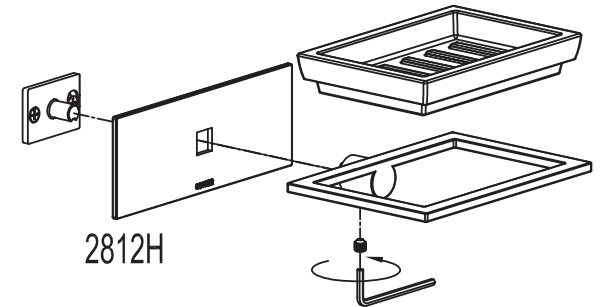

## INSTALLATION INSTRUCTIONS

for  
Single  
Post  
Spare Tissue Holder  
Soap Dishes  
&  
Tumbler

*Complement  
your purchase  
with these  
fine accessories  
also from  
GINGER®*

*Towel Bars  
Towel Rings  
Toilet Tissue Holders  
Hooks  
Soap Dishes  
Tumbler Holders  
Toiletry Shelves  
Grab Bars  
Mirrors  
Lights  
Bud Vases  
Hotel Shelves  
Shower Curtain Rods  
Soap & Bottle Baskets  
Cabinet Hardware*

# INSTALLATION INSTRUCTIONS

② FOR DRYWALL\*

**SURFACE™**  
2807, 2812, 2812H, 2813

② FOR TILE OR SOLID WALLS

\* If wood cross bracing or a stud is present, pre-drill a 1/4" (6mm) diameter hole and install small plastic anchor in place of the zinc anchor.