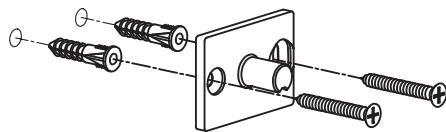

# INSTALLATION INSTRUCTIONS

② FOR DRYWALL\*

**SURFACE™**  
2807, 2812, 2812H, 2813

② FOR TILE OR SOLID WALLS

\* If wood cross bracing or a stud is present, pre-drill a 1/4" (6mm) diameter hole and install small plastic anchor in place of the zinc anchor.