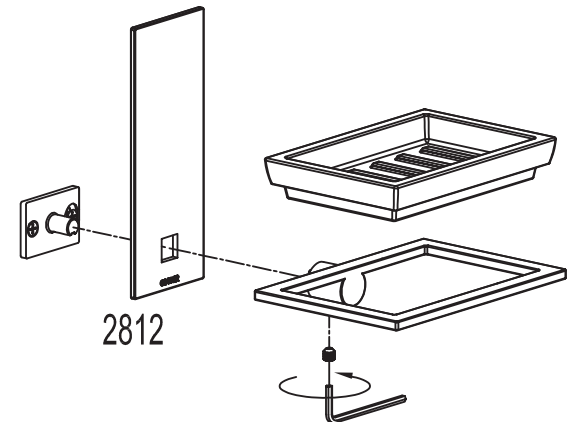

## INSTALLATION INSTRUCTIONS

for  
Single  
Post  
Spare Tissue Holder  
Soap Dishes  
&  
Tumbler

*Complement  
your purchase  
with these  
fine accessories  
also from  
GINGER®*

*Towel Bars  
Towel Rings  
Toilet Tissue Holders  
Hooks  
Soap Dishes  
Tumbler Holders  
Toiletry Shelves  
Grab Bars  
Mirrors  
Lights  
Bud Vases  
Hotel Shelves  
Shower Curtain Rods  
Soap & Bottle Baskets  
Cabinet Hardware*

# INSTALLATION INSTRUCTIONS

② FOR DRYWALL\*

**SURFACE™**  
2807, 2812, 2812H, 2813

② FOR TILE OR SOLID WALLS

\* If wood cross bracing or a stud is present, pre-drill a 1/4" (6mm) diameter hole and install small plastic anchor in place of the zinc anchor.