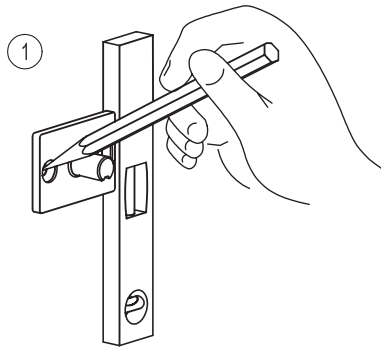

## INSTALLATION INSTRUCTIONS

for  
Single  
Post  
Spare Tissue Holder  
Soap Dishes  
&  
Tumbler

*Complement  
your purchase  
with these  
fine accessories  
also from  
GINGER®*

*Towel Bars  
Towel Rings  
Toilet Tissue Holders  
Hooks  
Soap Dishes  
Tumbler Holders  
Toiletry Shelves  
Grab Bars  
Mirrors  
Lights  
Bud Vases  
Hotel Shelves  
Shower Curtain Rods  
Soap & Bottle Baskets  
Cabinet Hardware*

# INSTALLATION INSTRUCTIONS

② FOR DRYWALL\*

**SURFACE™**  
2807, 2812, 2812H, 2813

② FOR TILE OR SOLID WALLS

\* If wood cross bracing or a stud is present, pre-drill a 1/4" (6mm) diameter hole and install small plastic anchor in place of the zinc anchor.