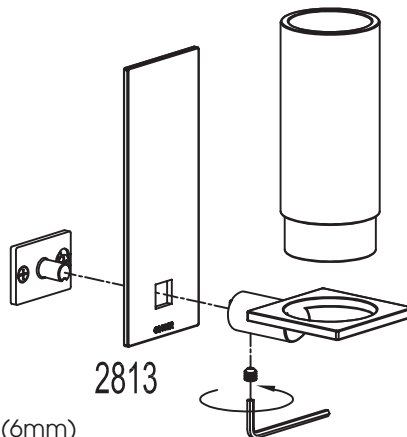

## INSTALLATION INSTRUCTIONS

for  
Single  
Post  
Spare Tissue Holder  
Soap Dishes  
&  
Tumbler

*Complement  
your purchase  
with these  
fine accessories  
also from  
GINGER®*

*Towel Bars  
Towel Rings  
Toilet Tissue Holders  
Hooks  
Soap Dishes  
Tumbler Holders  
Toiletry Shelves  
Grab Bars  
Mirrors  
Lights  
Bud Vases  
Hotel Shelves  
Shower Curtain Rods  
Soap & Bottle Baskets  
Cabinet Hardware*

# INSTALLATION INSTRUCTIONS

② FOR DRYWALL\*

**SURFACE™**  
2807, 2812, 2812H, 2813

② FOR TILE OR SOLID WALLS

\* If wood cross bracing or a stud is present, pre-drill a 1/4" (6mm) diameter hole and install small plastic anchor in place of the zinc anchor.