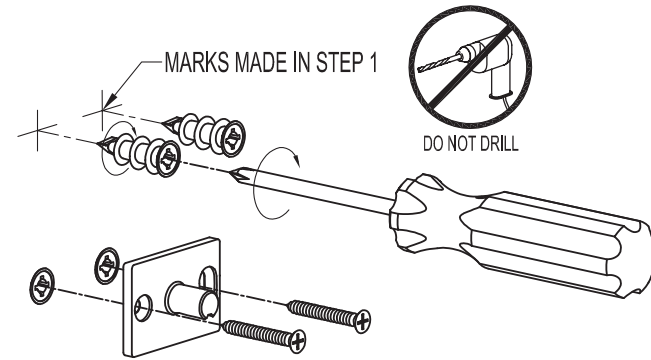

INSTALLATION INSTRUCTIONS

② FOR DRYWALL*