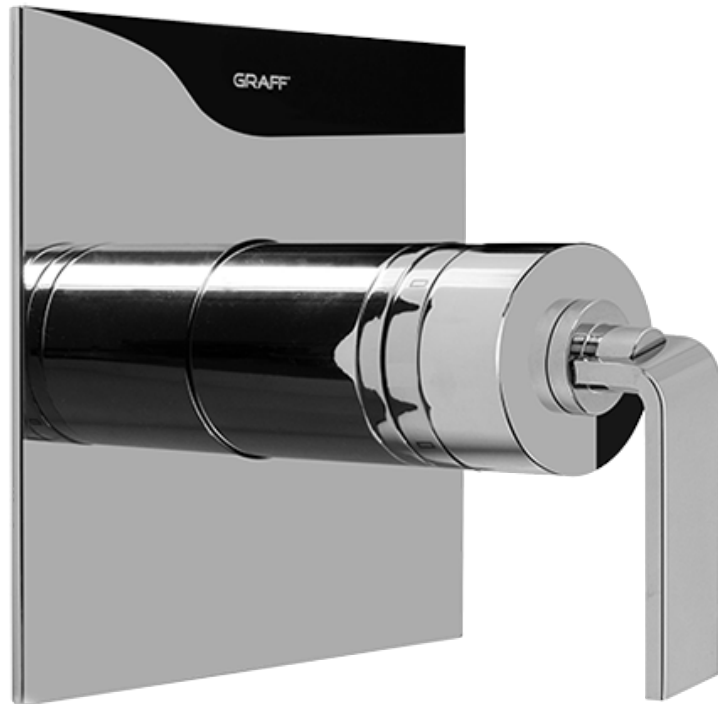

SHOWER
Luna Thermostatic Shower Set
(Rough & Trim)
GF4.000A-LM40S

GRAFF®

Information

- Thermostatic Shower Spout Flow Rate 2.1 gpm @ 60 psi

SHOWER
Rough
G-8005

GRAFF®

Information

- 18.4 gpm @ 60 psi
- 3/4" universal inlets/outlets with female threads
- Built-in service stops
- Complete serviceability from front of all units
- Supplied with protective plastic cover
- Thermostatic valve uses a paraffin wax cartridge

Finishes

Polished
Chrome

Steelnox®
(Satin Nickel)

SHOWER
Immersion SOLID Trim Plate
w/Handle
G-8041-LM40S-T

GRAFF®

Information

- Single metal handle
- Decorative trim plate
- Use with G-8000 or G-8005 thermostatic rough valve
- To complete package, you must order rough valve
- ADA

Finishes

Polished
Chrome

Steelnox®
(Satin Nickel)

G-8041

SHOWER
Rough
G-8075

GRAFF®

Information

- 3/4" universal inlets/outlets with female threads
- Supplied with protective plastic cover

Finishes

Polished
Chrome

Steelnix®
(Satin Nickel)

SHOWER
Immersion SOLID Trim Plate
w/Handle
G-8095-LM40S-T

GRAFF®

Information

- Single metal handle
- Decorative trim plate
- Use with G-8070 or G-8075 thermostatic stop/volume control rough valve
- To complete package, you must order rough valve
- ADA