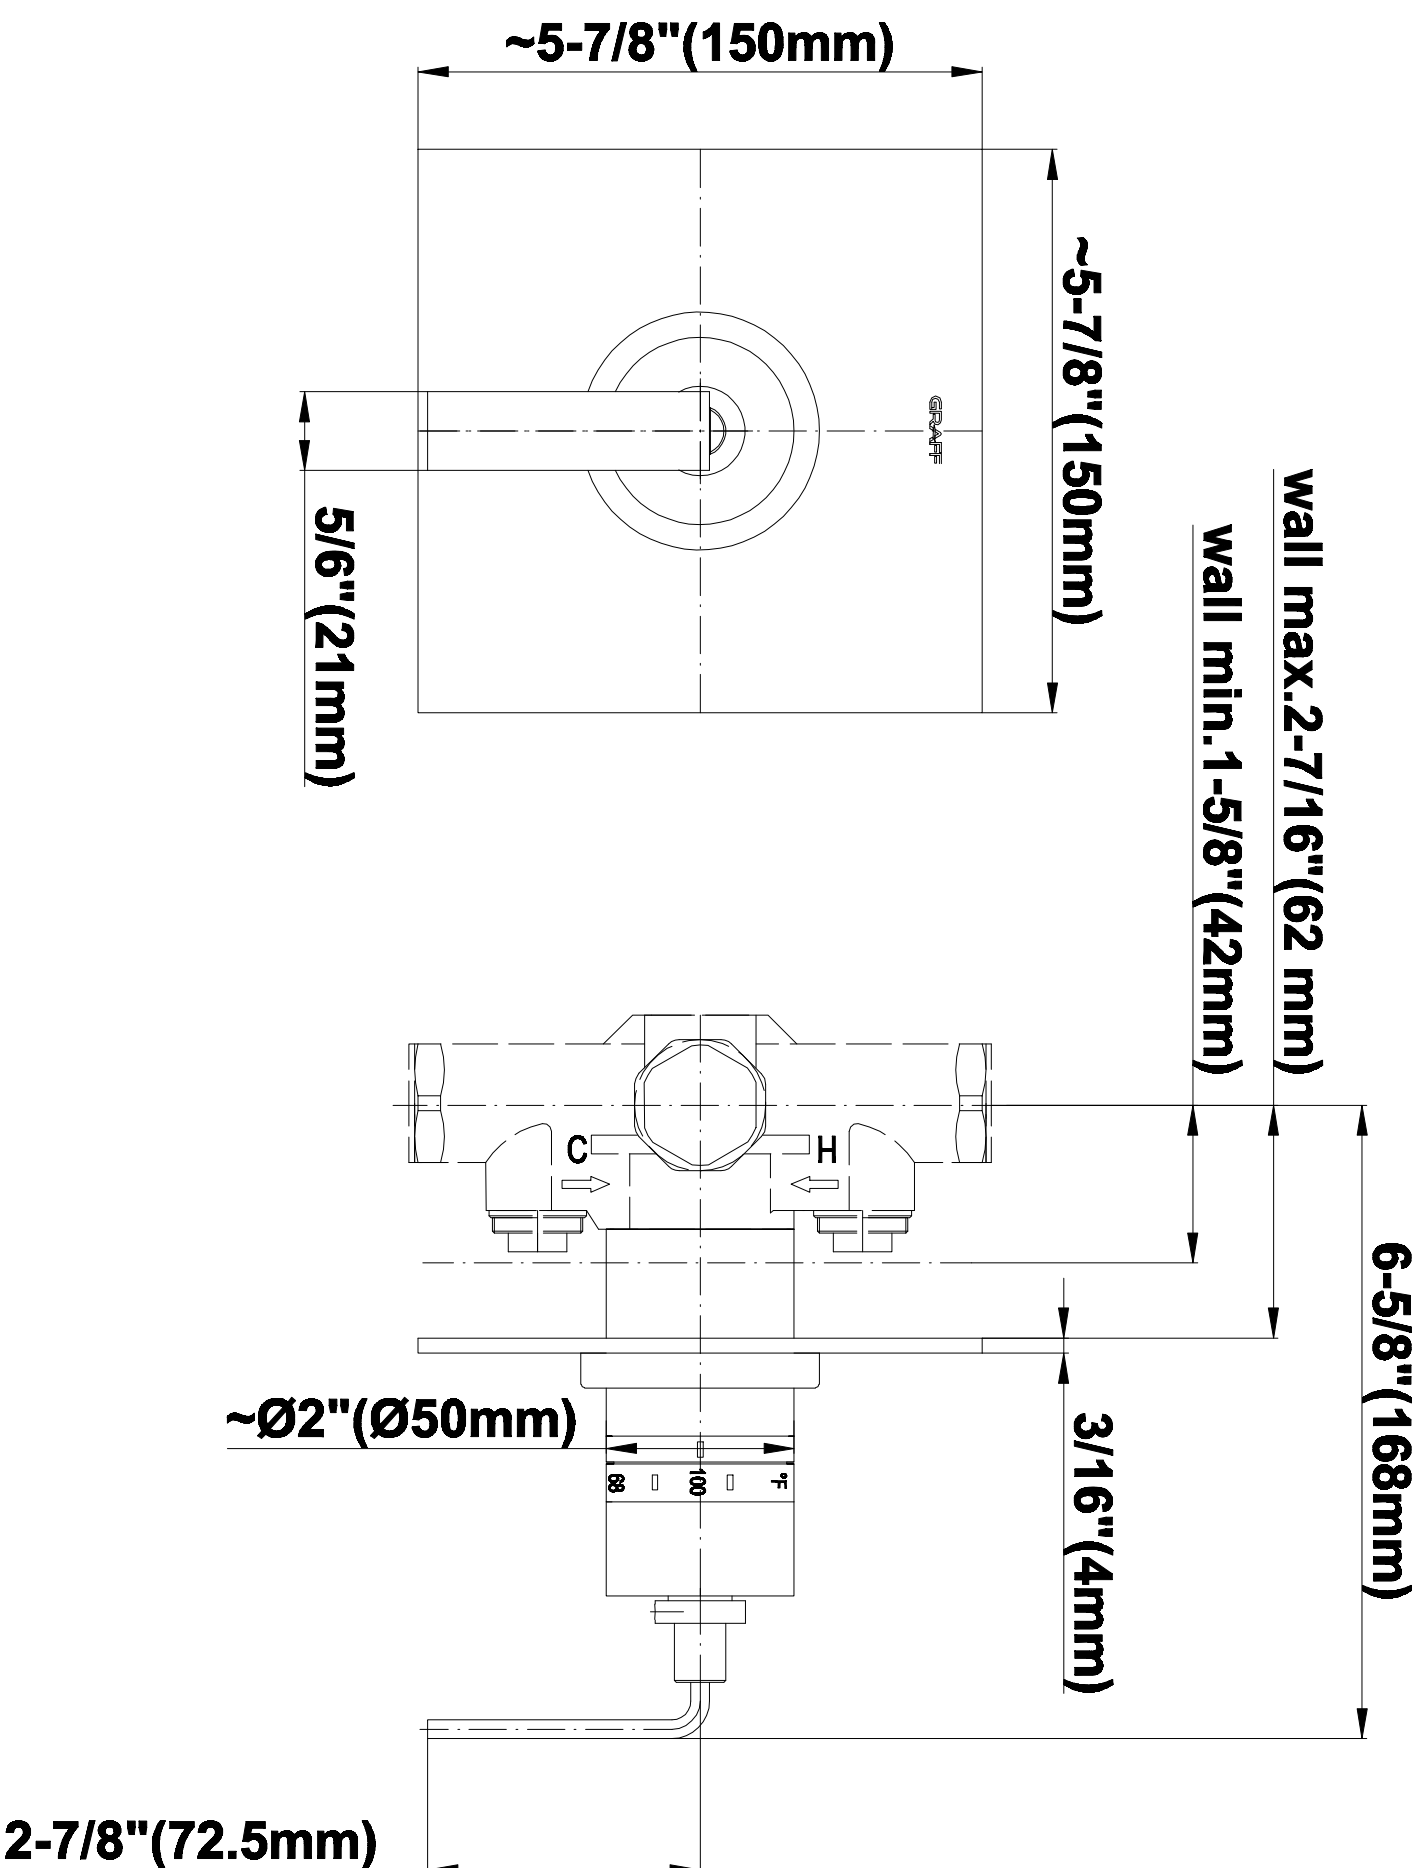

SHOWER
Luna Thermostatic Shower Set
(Rough & Trim)
GF4.000A-LM40S

GRAFF®

Information

- Thermostatic Shower Spout Flow Rate 2.1 gpm @ 60 psi

SHOWER
Rough
G-8005

GRAFF®

Information

- 18.4 gpm @ 60 psi
- 3/4" universal inlets/outlets with female threads
- Built-in service stops
- Complete serviceability from front of all units
- Supplied with protective plastic cover
- Thermostatic valve uses a paraffin wax cartridge

Finishes

Polished
Chrome

Steelnox®
(Satin Nickel)

SHOWER
Immersion SOLID Trim Plate
w/Handle
G-8041-LM40S-T

GRAFF®

Information

- Single metal handle
- Decorative trim plate
- Use with G-8000 or G-8005 thermostatic rough valve
- To complete package, you must order rough valve
- ADA

Finishes

Polished
Chrome

Steelnox®
(Satin Nickel)

G-8041

SHOWER
Rough
G-8075

GRAFF®

Information

- 3/4" universal inlets/outlets with female threads
- Supplied with protective plastic cover

Finishes

Polished
Chrome

Steelnix®
(Satin Nickel)

SHOWER
Immersion SOLID Trim Plate
w/Handle
G-8095-LM40S-T

GRAFF®

Information

- Single metal handle
- Decorative trim plate
- Use with G-8070 or G-8075 thermostatic stop/volume control rough valve
- To complete package, you must order rough valve
- ADA