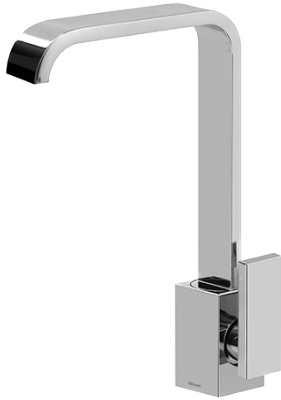

BATHROOM  
Immersion Vessel Lavatory Faucet  
**G-2305-LM31**

**GRAFF®**

**Information**

- Single-hole Installation
- Aerated flow rate  $\leq 1.2$  max gpm
- 1 3/8" hole cutout
- Drain assembly not included
- Optional Matching Decorative Trap G-9971
- ADA
- CALGreen

Architectural  
White

**G-2305-LM31**  
Immersion Collection  
Vessel Lavatory Faucet

**Product Features**

- Single-hole installation
- Aerated flow rate  $\leq 1.2$  max gpm
- 1 3/8" hole cutout
- Includes push-top umbrella pop-up drain with overflow