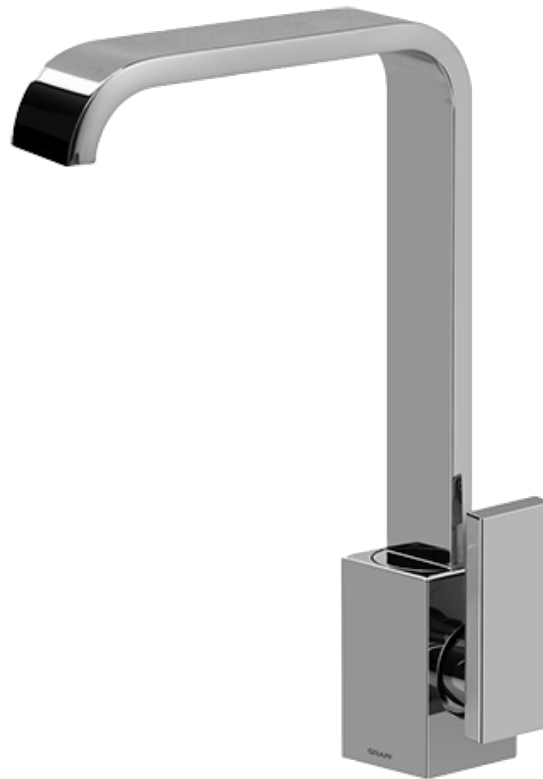

BATHROOM  
Immersion Vessel Lavatory Faucet  
**G-2305-LM31**

**GRAFF®**

**Information**

- Single-hole Installation
- Aerated flow rate  $\leq 1.2$  max gpm
- 1 3/8" hole cutout
- Drain assembly not included
- Optional Matching Decorative Trap G-9971
- ADA
- CALGreen

Architectural  
White

**G-2305-LM31**  
Immersion Collection  
Vessel Lavatory Faucet

**Product Features**

- Single-hole installation
- Aerated flow rate  $\leq 1.2$  max gpm
- 1 3/8" hole cutout
- Includes push-top umbrella pop-up drain with overflow