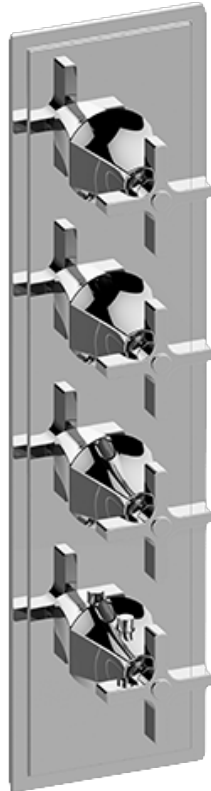

SHOWER
 Finezza DUE Thermostatic 4-Hole
 Trim Plate and Handle
G-8179-C15E0-T

Information

- Four metal handles
- Decorative trim plate
- Use with G-8006 and G-8076 or G-8077 or G-8052 or G-8053 thermostatic rough valves
- To complete package, you must order rough valves

Finishes

G-8179-C15E0-T

Finezza DUE Collection

Thermostatic 4-Hole Trim Plate and Handle

GRAFF[®]
CUTTING EDGE DESIGN

Product Features

- Four metal handles
- Decorative trim plate
- Use with G-8006 and G-8076 or G-8077 or G-8052 or G-8053 thermostatic rough valves
- To complete package, you must order rough valves

Available Finishes

- Polished Chrome
G-8179-C15E0-PC-T
- Brushed Nickel
G-8179-C15E0-BNi-T
- Polished Nickel
G-8179-C15E0-PN-T
- Olive Bronze™
G-8179-C15E0-OB-T

Warranty

- Limited lifetime warranty

For complete warranty information go to: www.graff-faucets.com/en/info/faqs