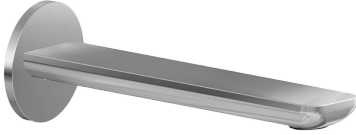

SHOWER  
7" Contemporary Sento Tub Spout  
**G-6365**

**GRAFF®**

**Information**

- Includes spout ring
- 1/2" NPT male thread inlet
- Tub spout flow rate ~ 14.0 gpm @60 psi
- Matches Sento Collection

**Finishes**

### Product Features

- Includes spout ring
- 1/2" NPT female thread inlet
- Tub spout flow rate ~ 14.0 gpm @60 psi