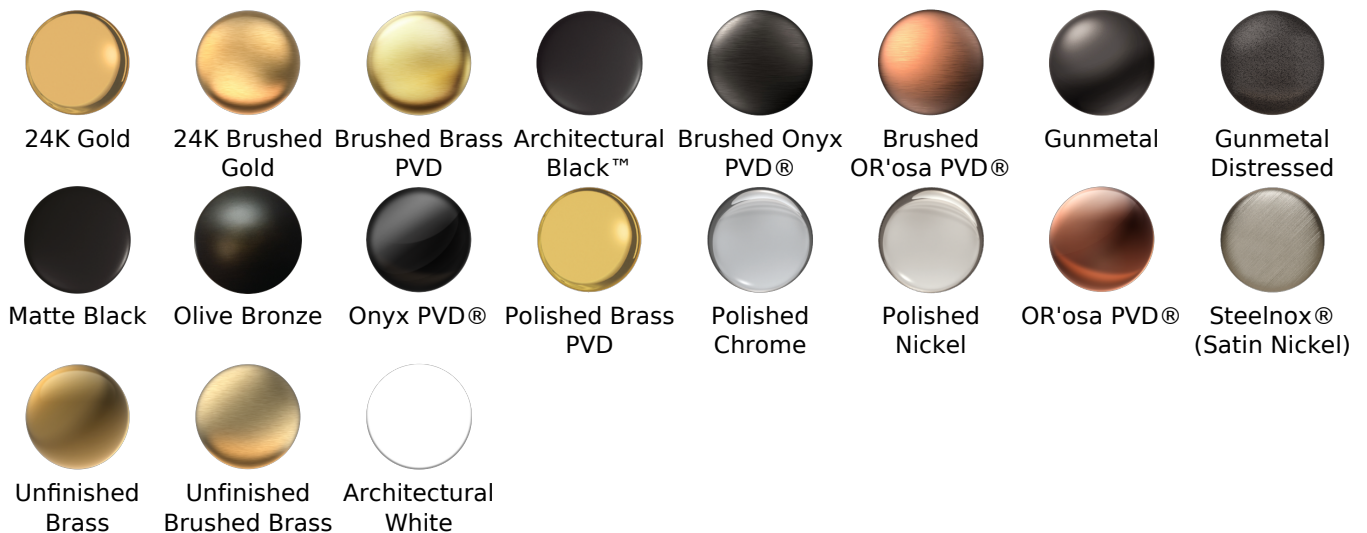

## Available Finishes

- Polished Chrome G-7080-LM42S-PC
- Steelnox® G-7080-LM42S-SN
- Olive Bronze G-7080-LM42S-OB
- Polished Nickel G-7080-LM42S-PN
- Architectural Black™ G-7080-LM42S-PC/BK
- Architectural White G-7080-LM42S-PC/WT

**Finishes**