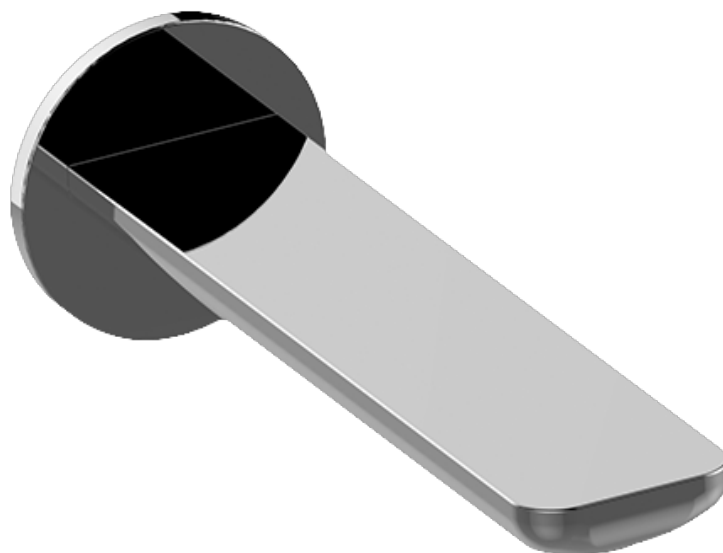

SHOWER  
Sento Pressure Balancing Shower  
System - Tub and Shower  
**G-7286-LM42S**

---

**GRAFF®**

## Information

- 1/2" pressure balance valve with diverter and trim
- 8" showerhead with 12" wall-mounted shower arm
- Showerhead features no-clog, easy-clean spray nozzles
- 7" matching Sento collection tub spout
- Optional extension kit
- Showerhead flow rate  $\leq 1.8$  max gpm
- ADA
- CALGreen

SHOWER  
7" Contemporary Sento Tub Spout  
**G-6365**

**GRAFF®**

**Information**

- Includes spout ring
- 1/2" NPT male thread inlet
- Tub spout flow rate ~ 14.0 gpm @60 psi
- Matches Sento Collection

**Finishes**

### Product Features

- Includes spout ring
- 1/2" NPT female thread inlet
- Tub spout flow rate ~ 14.0 gpm @60 psi