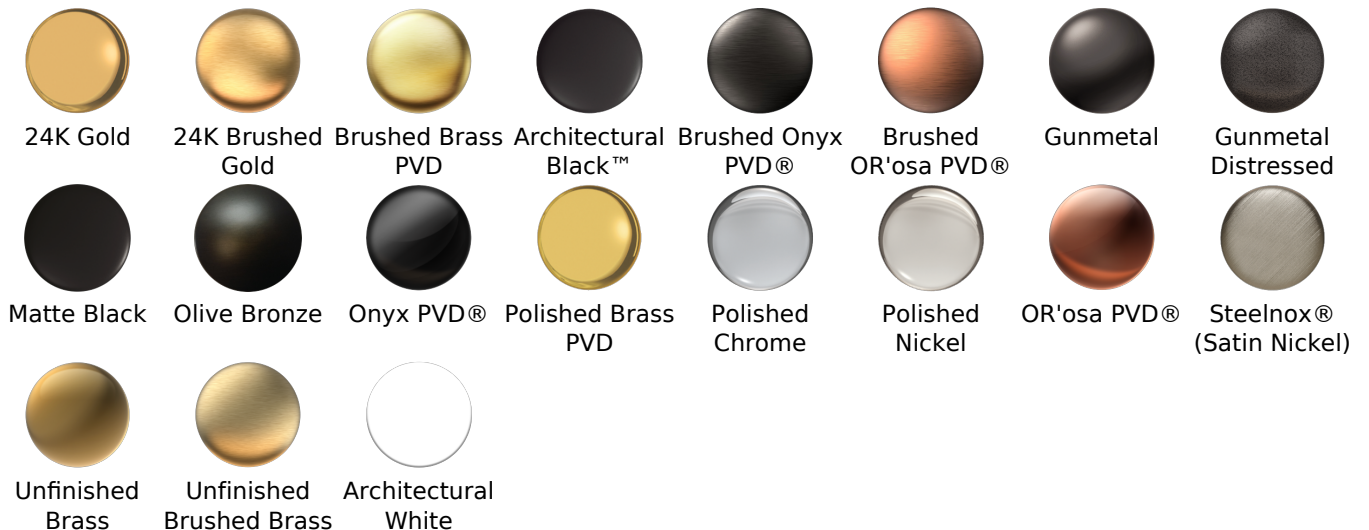

### Available Finishes

- Polished Chrome  
G-6365-PC
- Brushed Nickel  
G-6365-BNi
- Polished Nickel  
G-6365-PN
- Olive Bronze  
G-6365-OB
- Unfinished Brass\*  
G-6365-UB\*
- Gold\*  
G-6365-AU\*
- Brushed Gold\*  
G-6365-BAU\*

**Finishes**