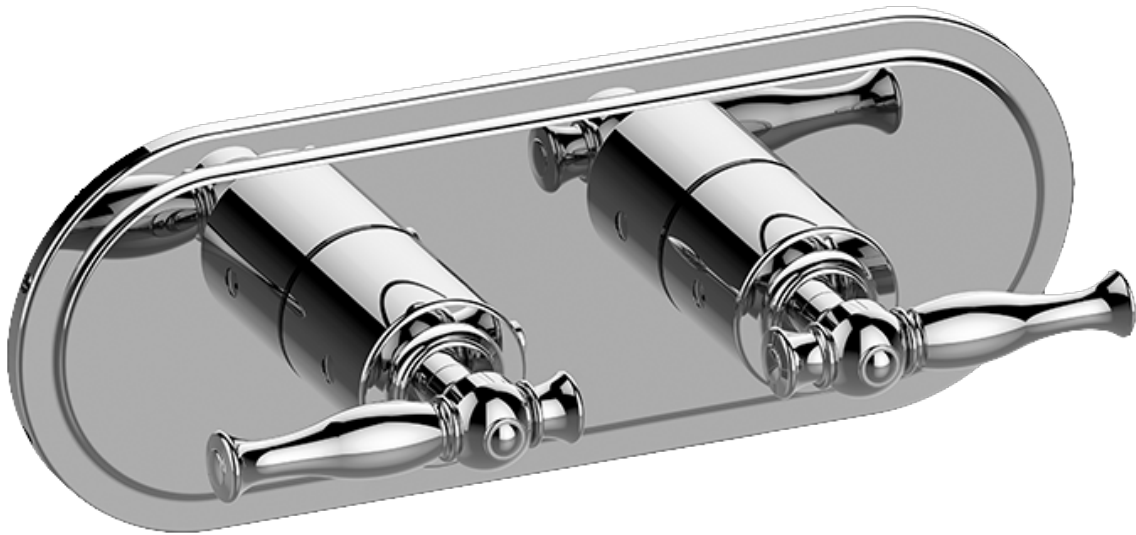

SHOWER
Lauren M-Series Valve Horizontal
Trim with Two Handles
G-8086H-LM22E0-T

GRAFF®

Information

- Two metal handles
- Decorative trim plate
- Use with M-Series rough valves
- LM22E0 handles should not be used with 3-way diverter valve
- ADA

Finishes

24K Gold

24K Brushed
Gold

Olive Bronze

Polished
Chrome

Polished
Nickel

Steelnox®
(Satin Nickel)

Vintage
Brushed Brass