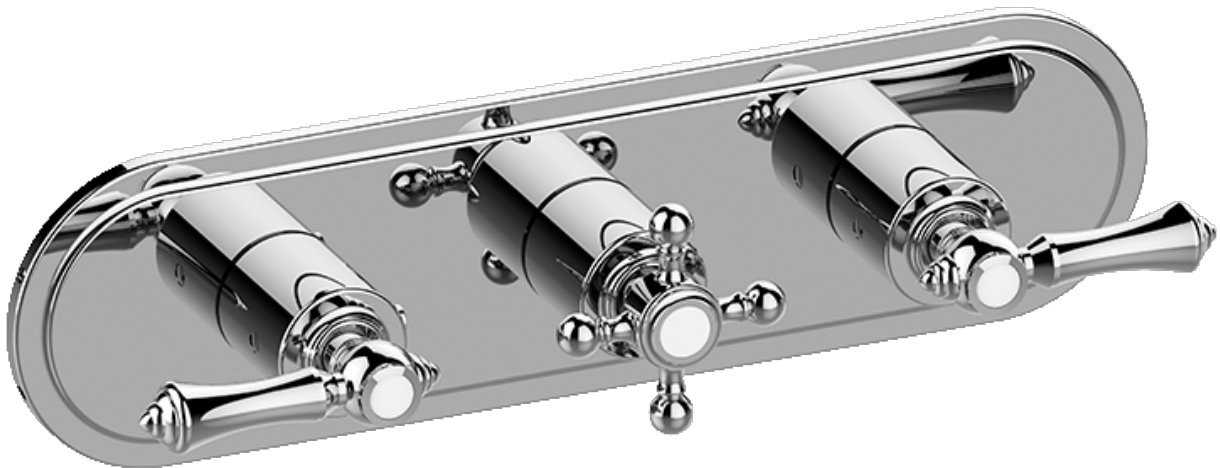

SHOWER  
Canterbury M-Series Valve  
Horizontal Trim with Three  
Handles  
**G-8087H-ALM15C2-T**

---

**GRAFF®**

### Information

- Three metal handles, decorative trim plate
- Use with M-Series rough valves
- ALM15C2, ALM34C2, ALC1C2 handles should not be used with used with 2-way or 3-way diverter valve