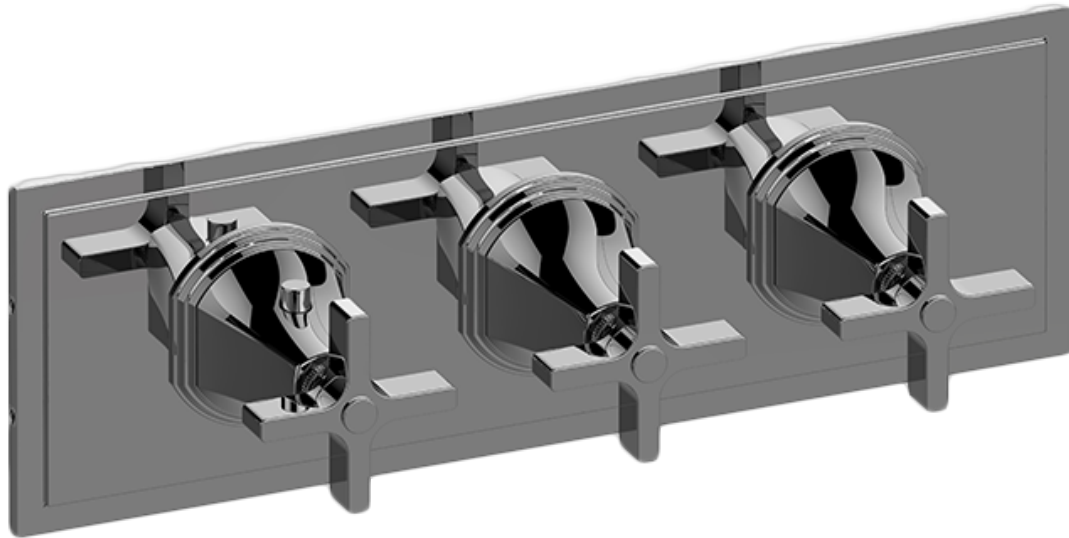

SHOWER  
M-Series Valve Horizontal Trim  
with Three Handles  
**G-8078H-C15E0-T**

**Information**

- Three metal handles, decorative trim plate
- Use with M-Series rough valves
- ADA

**Finishes**

# G-8078H-C15E0-T

## Finezza Uno Series

**GRAFF**<sup>®</sup>  
CUTTING EDGE DESIGN