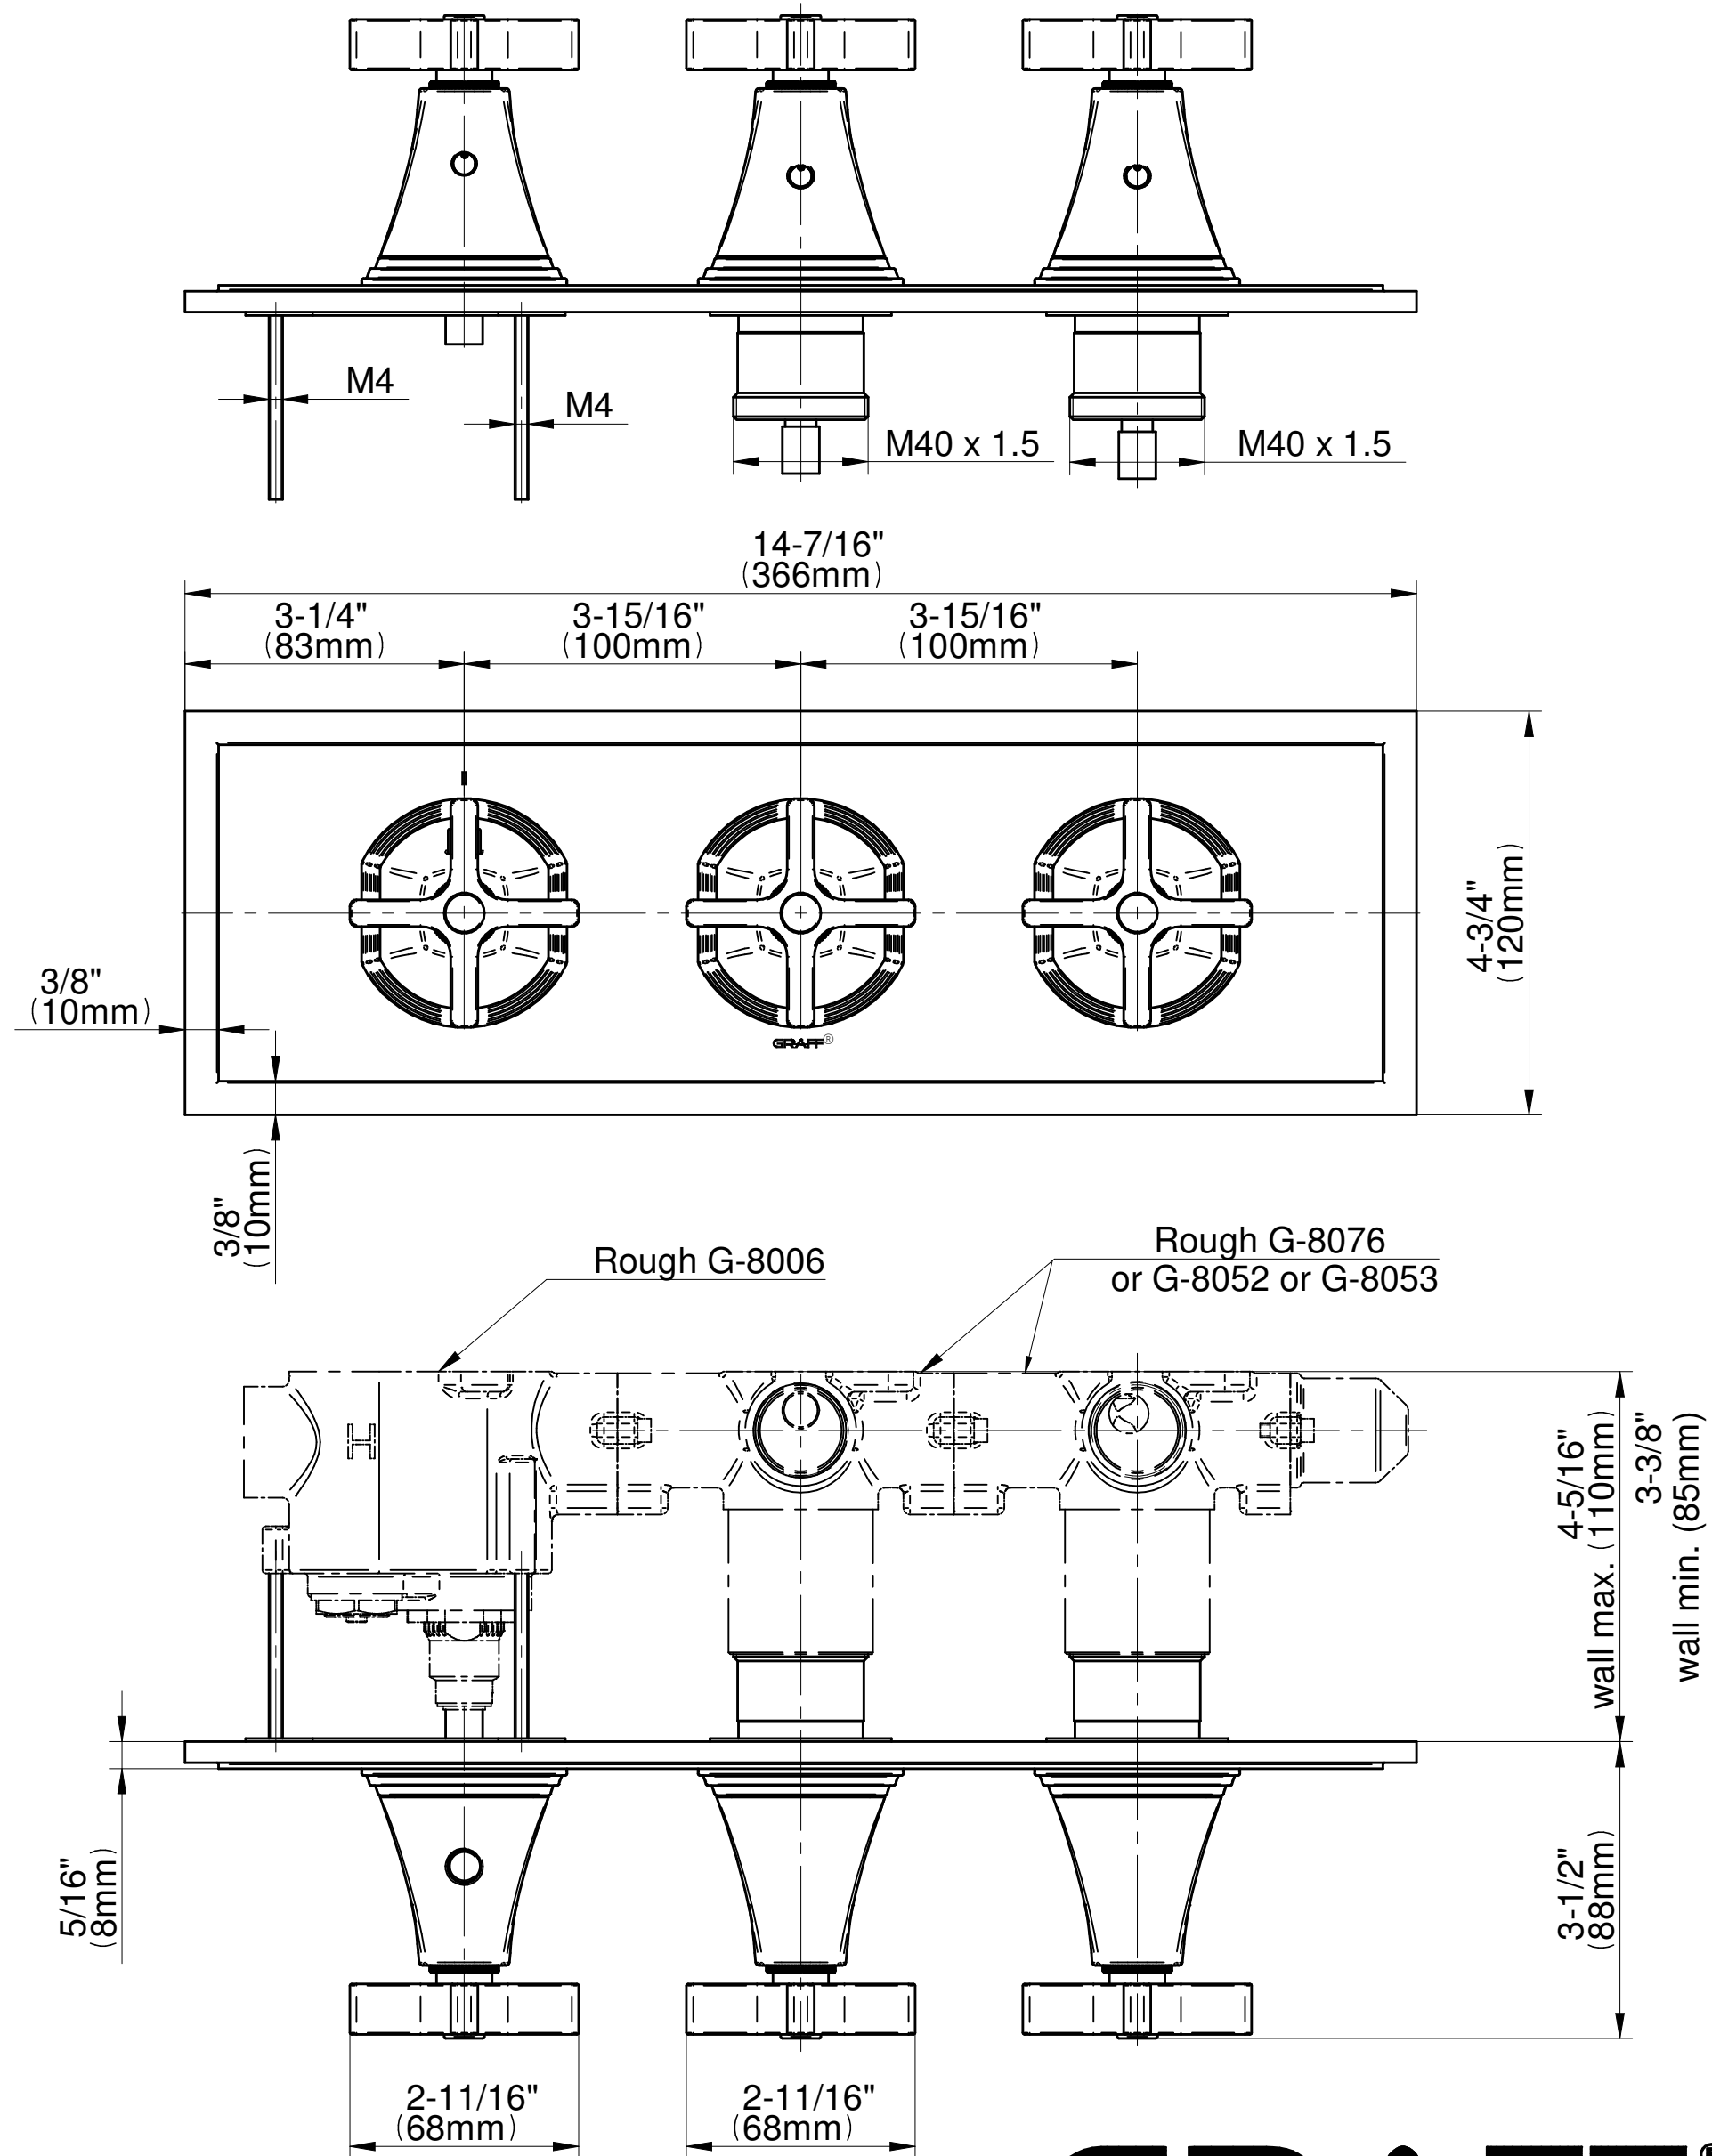

G-8078H-C15E0-T

Finezza Uno Series

GRAFF®
CUTTING EDGE DESIGN