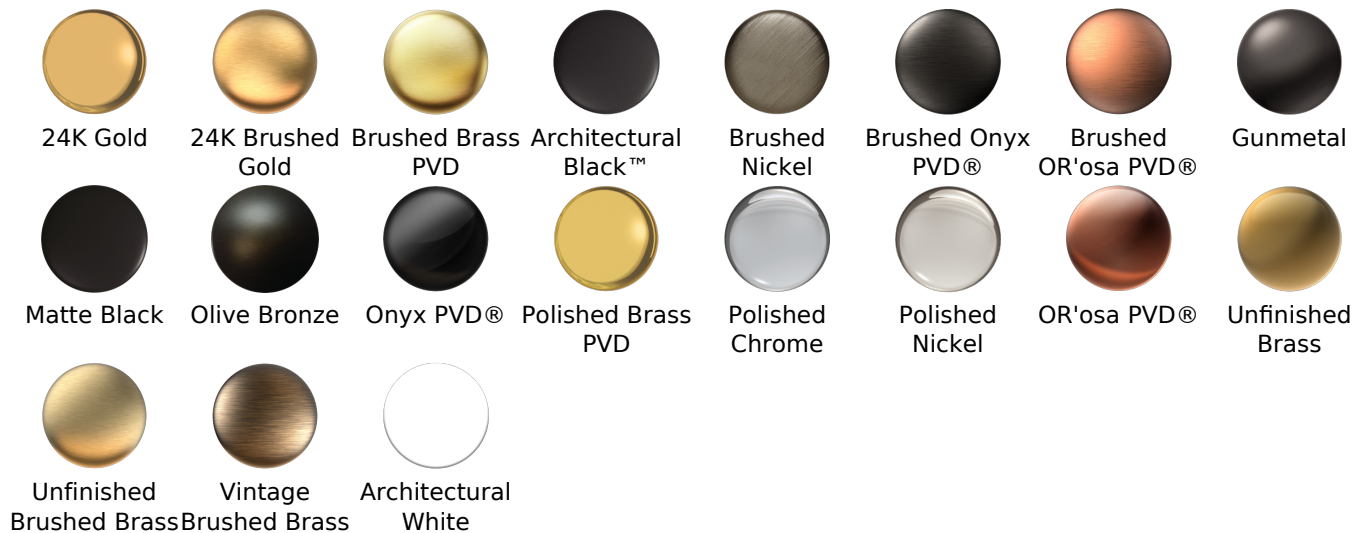

SHOWER  
M-Series Valve Horizontal Trim  
with Three Handles  
**G-8078H-C15E0-T**

**Information**

- Three metal handles, decorative trim plate
- Use with M-Series rough valves
- ADA

**Finishes**

## Finezza Uno Series

**GRAFF**<sup>®</sup>  
CUTTING EDGE DESIGN