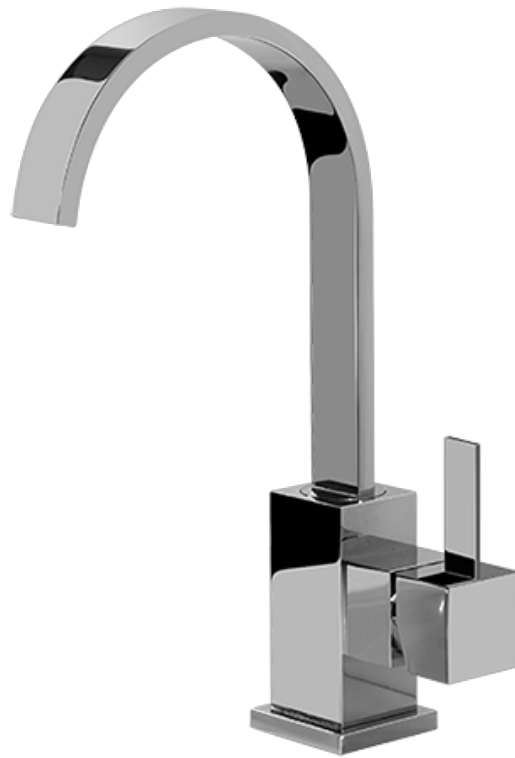

BATHROOM
Qubic Tre Lavatory Faucet
G-6204-LM39M

GRAFF®

Information

- Single-hole installation
- Aerated flow rate ≤ 1.2 max gpm
- 5-15/16" Spout Length
- Includes Pop-up Drain Assembly w/Lift Rod & Overflow
- Optional Matching Decorative Trap G-9971
- ADA
- CALGreen

Finishes

24K Gold

24K Brushed
Gold

Architectural
Black™

Brushed
Nickel

Matte Black

Olive Bronze

Polished
Chrome

Polished
Nickel

Steelnox®
(Satin Nickel)

Architectural
White

G-6204

Qubic Tre Series