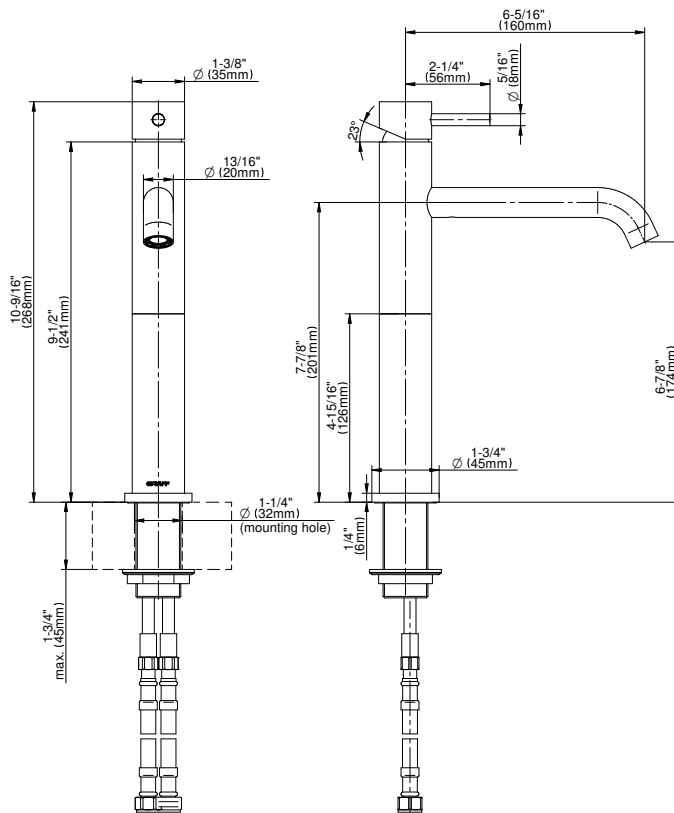

Warranty

- Limited lifetime warranty

For complete warranty information go to
<https://www.graff-designs.com/en/info/faqs>