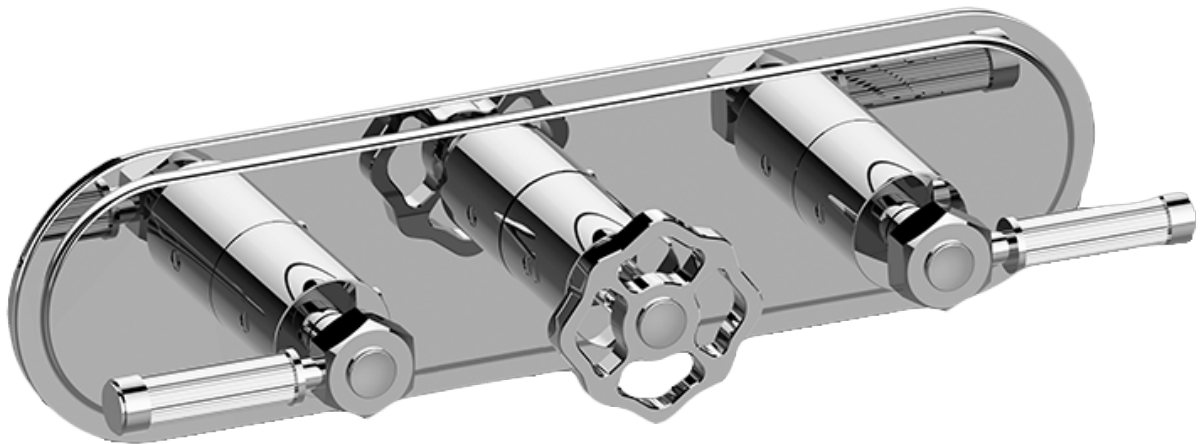

SHOWER  
 Vintage M-Series Valve Horizontal  
 Trim with Three Handles  
**G-8087H-ALM56C18-T**

**Information**

- Three metal handles
- Decorative trim plate
- Use with M-Series rough valves
- ALM56C18 handles should not be used with 2-way or 3-way diverter valves
- Available Spring 2019 - call for earlier availability

**Finishes**

White

# G-8087H-ALM56C18-T