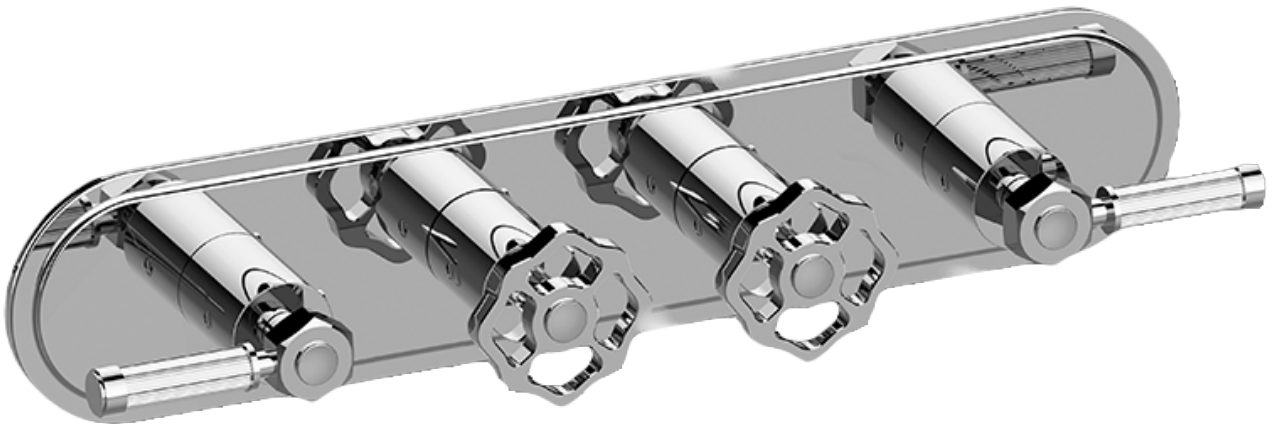

SHOWER
 Vintage M-Series Valve Horizontal
 Trim with Four Handles
G-8088H-ALM56C18-T

Information

- Four metal handles
- Decorative trim plate
- Use with M-Series rough valves
- ALM56C18 handles should not be used with 2-way or 3-way diverter valves

Finishes

G-8088H-ALM56C18-T

VINTAGE Series