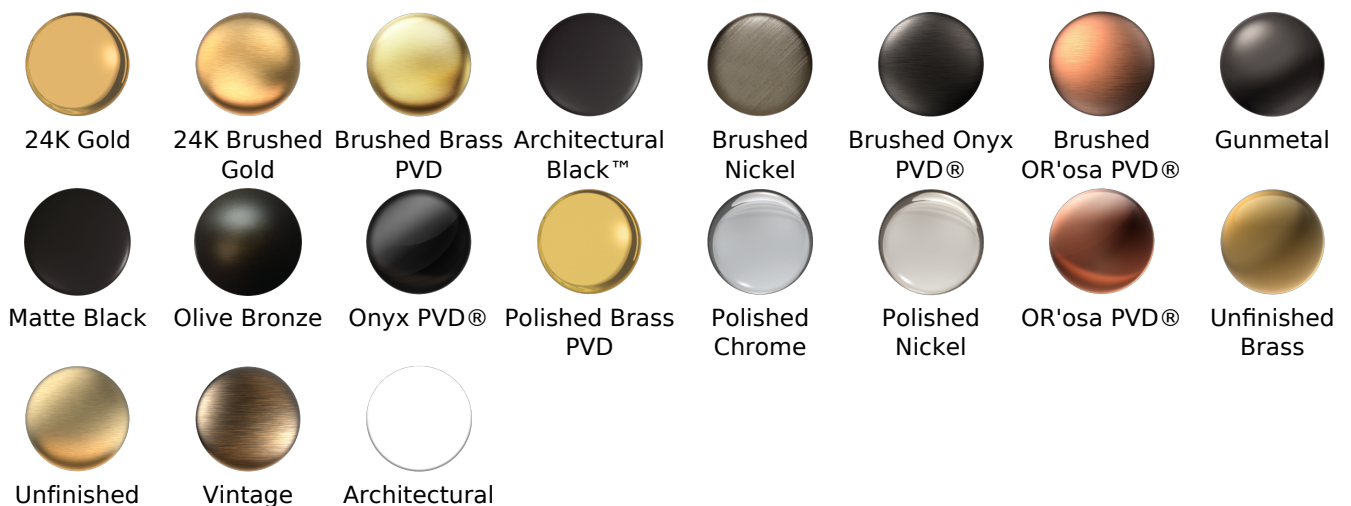

SHOWER
 Harley 24" Round Grab Bar
G-19524

Information

- 24" center to center
- 1-1/2" distance from wall to bar
- 1-1/4" diameter
- Solid brass construction
- Mounting hardware included
- ADA compliant when installed per ADA guidelines
- Style complements Harley collection
- ADA

Finishes

Brushed Brass
Brushed Brass White

G-19524

Harley Series