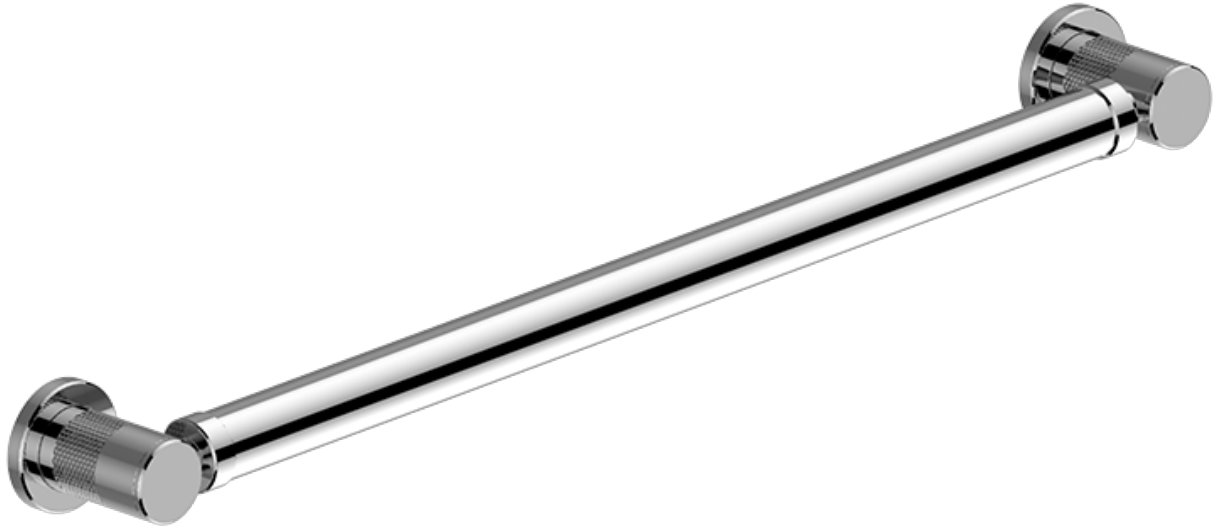

SHOWER
 Harley 24" Round Grab Bar
G-19524

Information

- 24" center to center
- 1-1/2" distance from wall to bar
- 1-1/4" diameter
- Solid brass construction
- Mounting hardware included
- ADA compliant when installed per ADA guidelines
- Style complements Harley collection
- ADA

Finishes

Brushed Brass
Brushed Brass White

G-19524

Harley Series