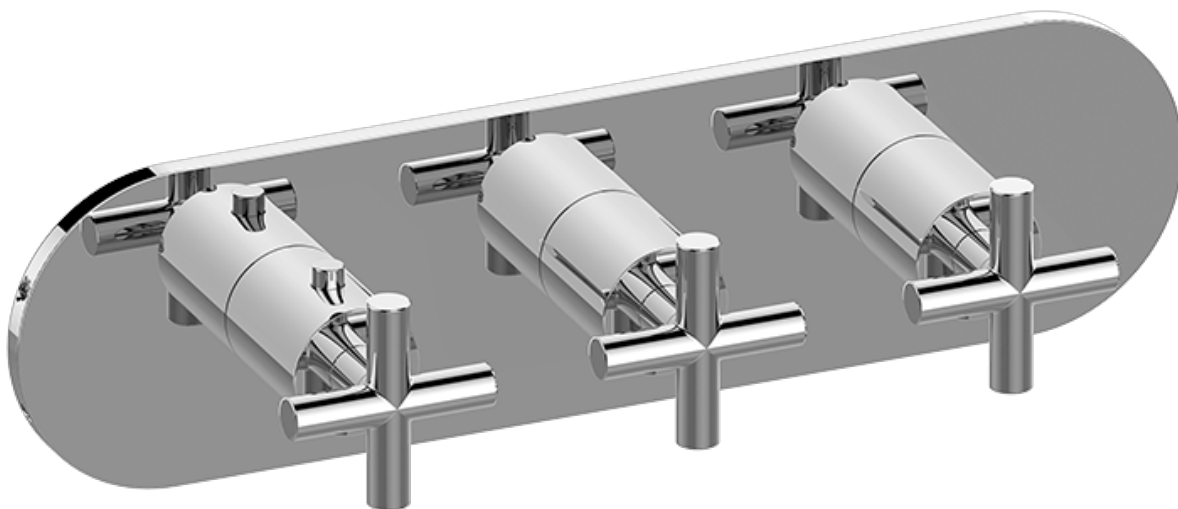

SHOWER
M.E. M-Series Valve Horizontal
Trim with Three Handles
G-8056H-C17E0-T

Information

- Three metal handles
- Decorative trim plate
- Use with M-Series rough valves
- ADA

Finishes