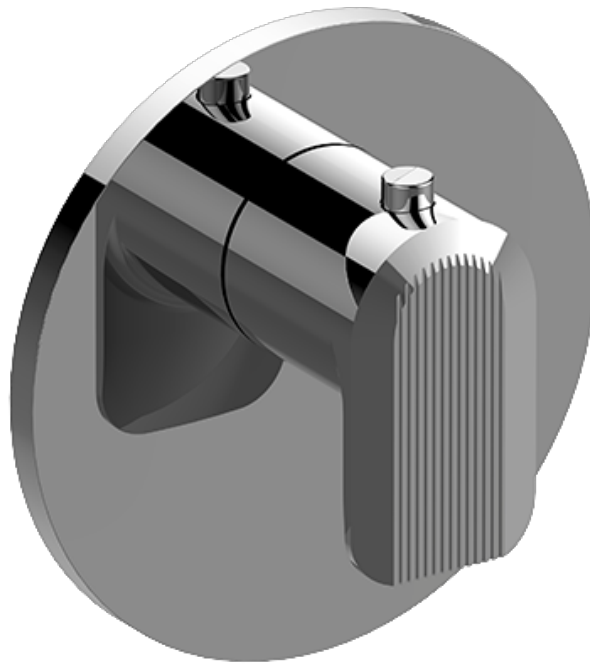

SHOWER
M-Series Thermostatic Valve Trim
with Handle
G-8037-LM58E-T

Information

- Single metal handle
- Decorative trim plate
- Use with G-8006 Thermostatic Rough Valve
- ADA

Finishes

G-8037-LM58E-T

Sento Series