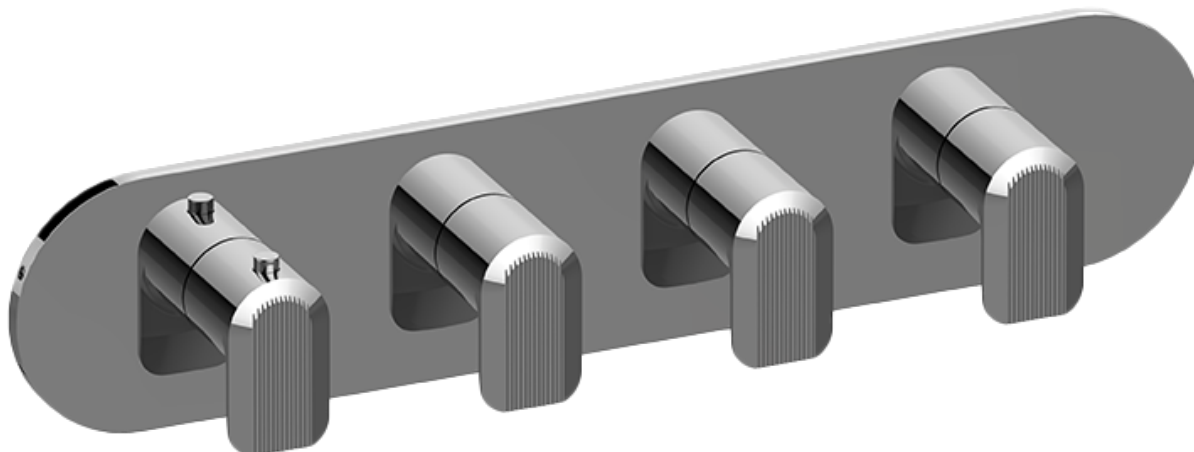

SHOWER
 Sento M-Series Valve Horizontal
 Trim with Four Handles
G-8058H-LM58E0-T

Information

- Four metal handles
- Decorative trim plate
- Use with M-Series rough valves
- ADA

Finishes

							
24K Gold	24K Brushed Gold	Brushed Brass PVD	Architectural Black™	Brushed Onyx PVD®	Brushed OR'osa PVD®	Gunmetal	Gunmetal Distressed
							
Matte Black	Olive Bronze	Onyx PVD®	Polished Brass PVD	Polished Chrome	Polished Nickel	OR'osa PVD®	Steelnox® (Satin Nickel)
							
Unfinished Brass	Unfinished Brushed Brass	Architectural White					

G-8058H-LM58E0-T

SENTO Series