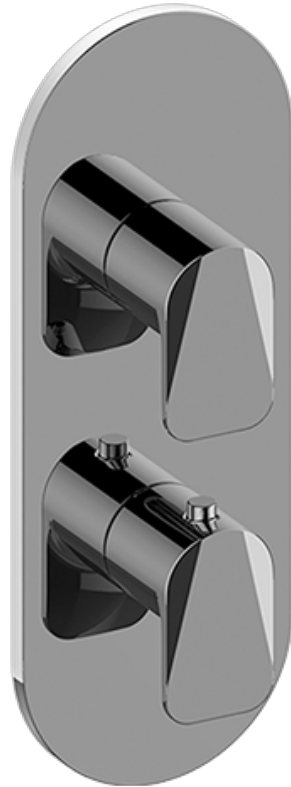

SHOWER
 Sento M-Series Valve Trim with
 Two Handles
G-8047-LM59E0-T

Information

- Two metal handles
- Decorative trim plate
- Use with M-Series rough valves
- ADA

Finishes

G-8047-LM59E0-T

Sento Series