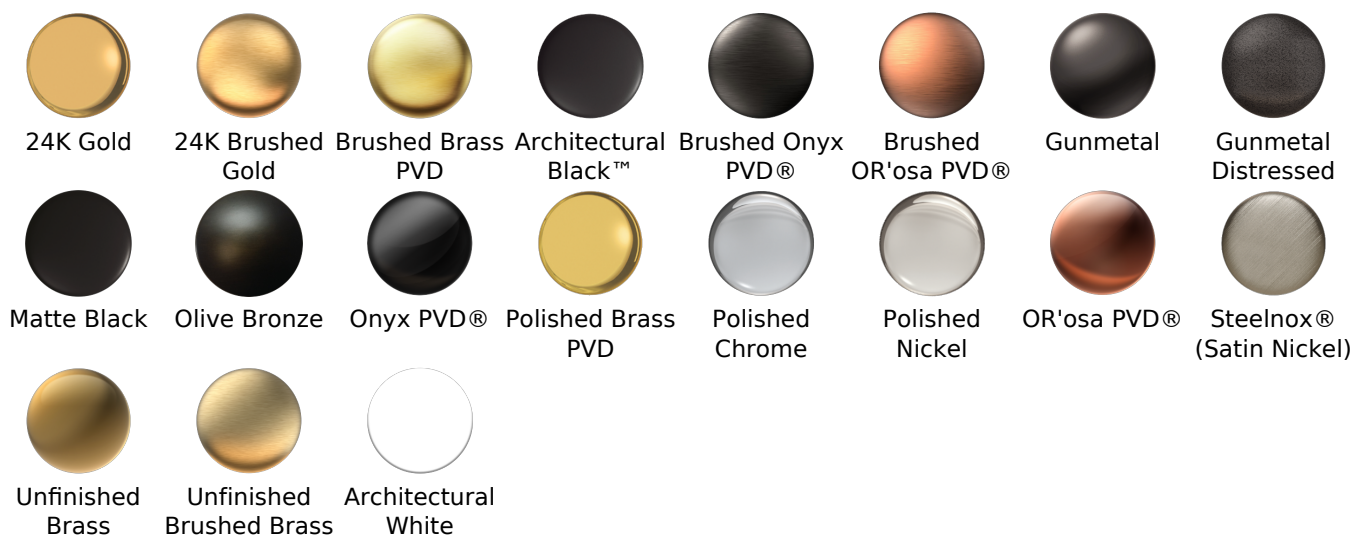

SHOWER
 Sento M-Series Valve Trim with
 Two Handles
G-8047-LM59E0-T

Information

- Two metal handles
- Decorative trim plate
- Use with M-Series rough valves
- ADA

Finishes

G-8047-LM59E0-T

Sento Series