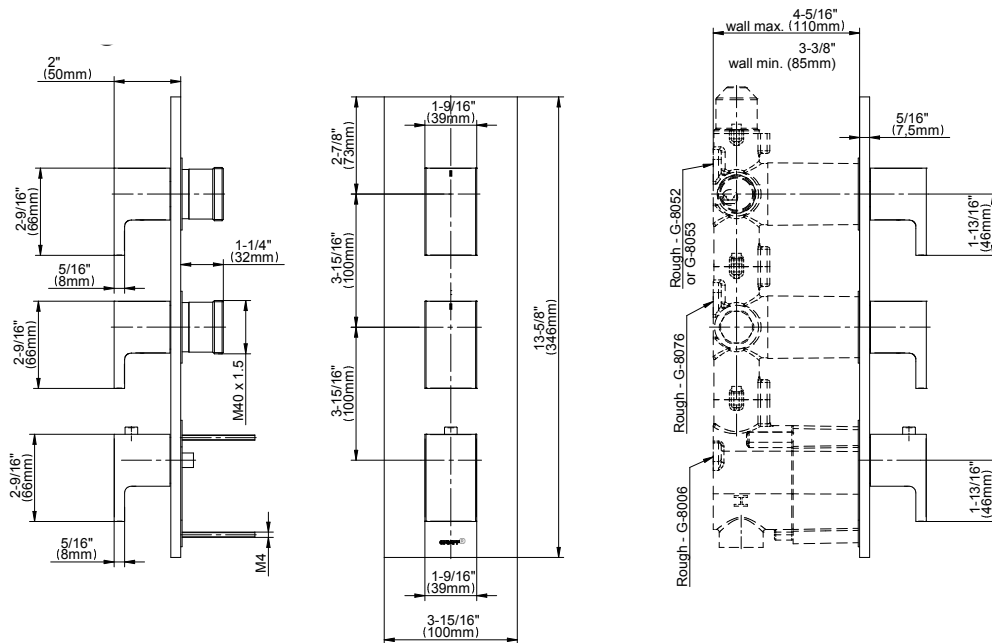

Warranty

- Limited lifetime warranty

For complete warranty information go to www.graff-designs.com/en-nam/warranty