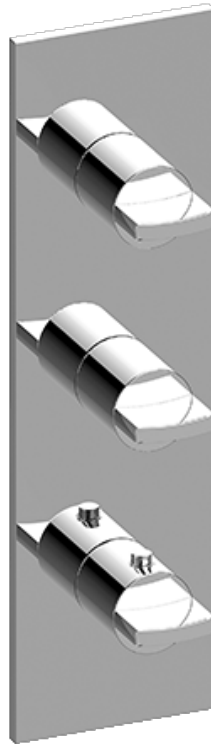

SHOWER  
Sade M-Series Thermostatic  
Shower System - Shower with  
Handshower  
**GM3.011WB-C14E0**

---

**GRAFF®**

## Information

- 3/4" thermostatic valve and trim
- 3/4" stop/volume control valve (2 pieces)
- 8" showerhead with 12" ceiling-mounted shower arm
- Showerhead features no-clog, easy-clean spray nozzles
- Handshower set with wall-mounted slide bar and 59" hose
- Additional valve details and flow rates on page 498
- Flow rates: showerhead  $\leq 1.8$  max gpm, handshower  $\leq 1.5$  max gpm

[www.graff-faucets.com](http://www.graff-faucets.com) | phone: 800-954-4723

SHOWER  
M-Series Valve Trim with Three  
Handles  
**G-8057-C14E0-T**

**GRAFF®**

**Information**

- Three metal handles, decorative trim plate
- Use with M-Series rough valves
- ADA