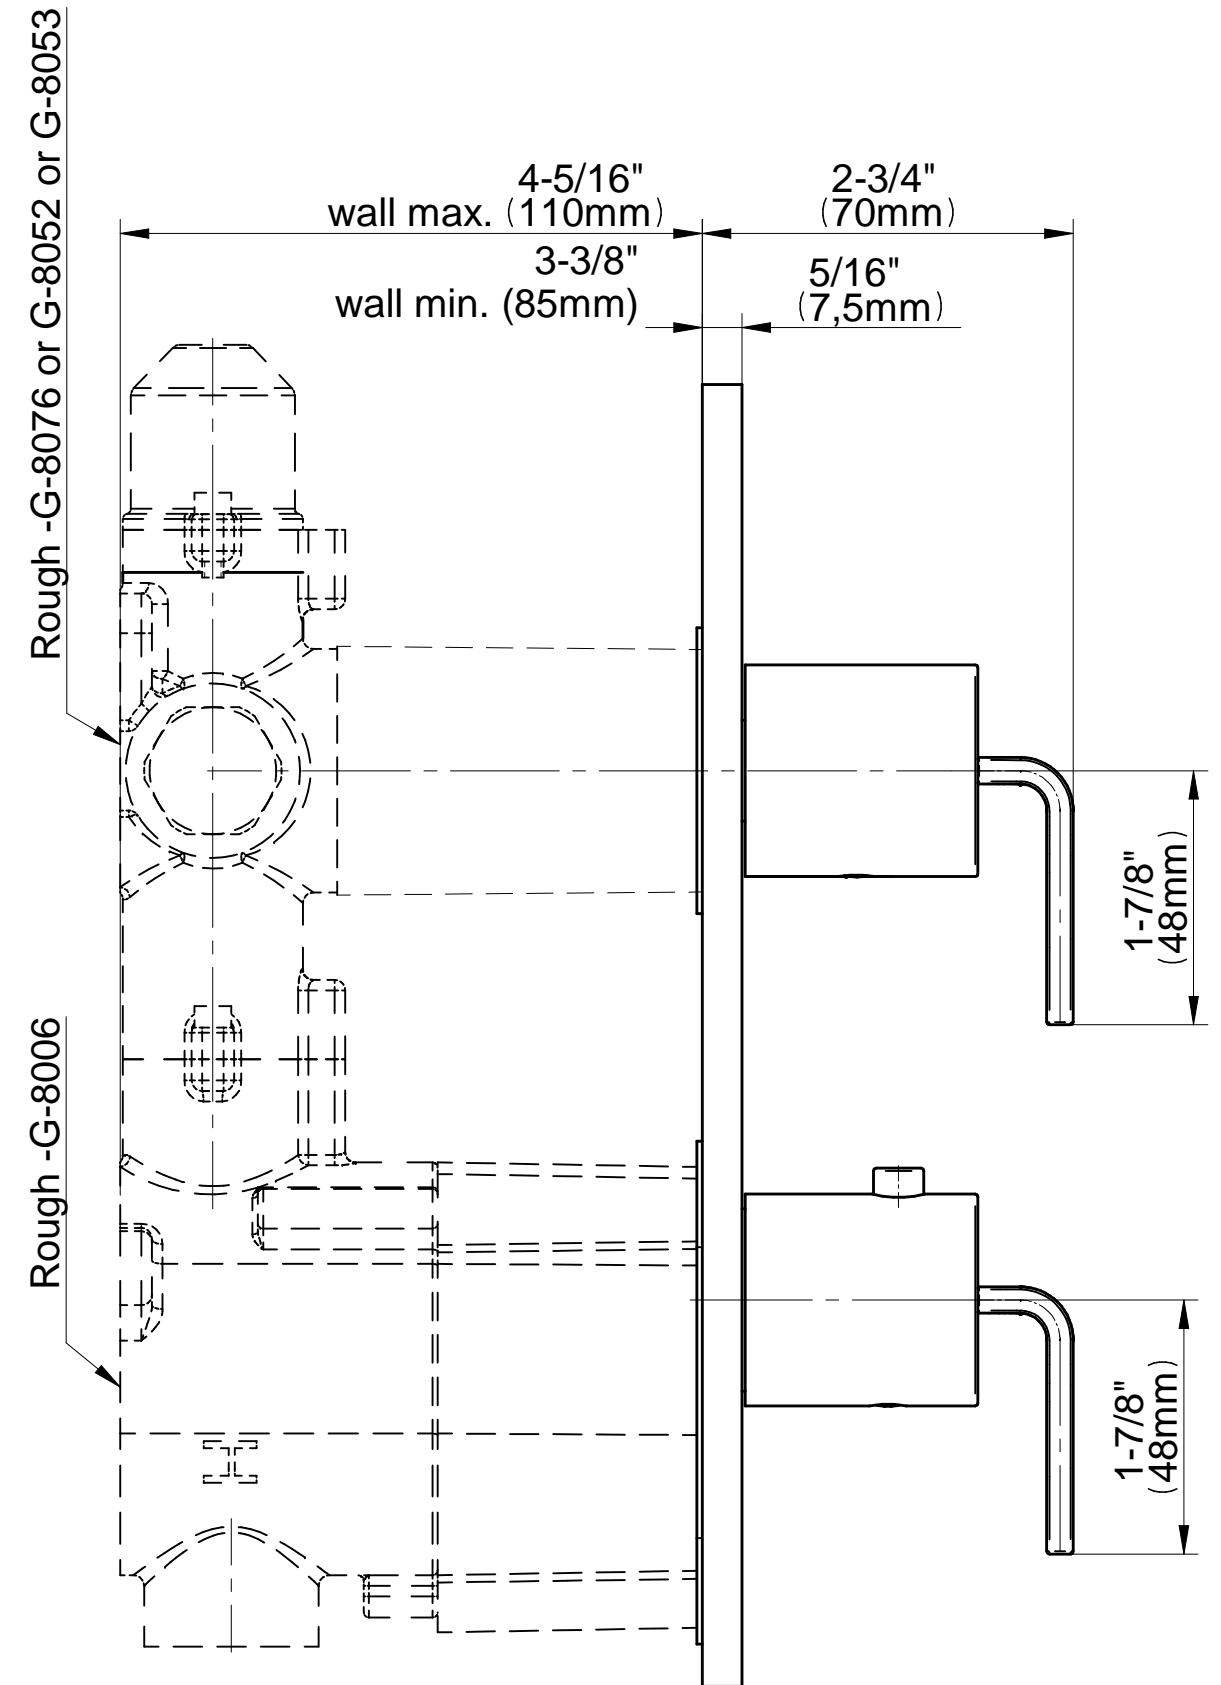

SHOWER
Immersion M-Series Thermostatic
Shower System - Shower with
Handshower
GM2.022WD-LM40E0

GRAFF®

Information

- 3/4" thermostatic valve and trim
- 3/4" 2-way diverter valve
- 8" showerhead with 12" wall-mounted shower arm
- Showerhead features no-clog, easy-clean spray nozzles
- Handshower set with wall bracket and 59" hose
- Optional extension kit
- Flow rates: showerhead ≤ 1.8 max gpm, handshower ≤ 1.5 max gpm
- CALGreen

Architectural
White

G-8048-LM40E0-T

IMMERSION Series

SHOWER
Two-Way Diverter Volume Control
Valve WITH Off Function and Pass-
Through
G-8052

GRAFF®

Information

- 11.7 gpm @ 60 psi
- 3/4" universal inlets/outlets with female threads
- Operates one function at a time
- Stacking inlet and pass-through port feature
- Supplied with protective plastic cover
- CALGreen compliant depending on functions