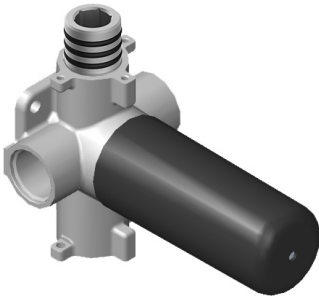

SHOWER
Immersion M-Series Thermostatic
Shower System - Shower with
Handshower
GM2.022WD-LM40E0

GRAFF®

Information

- 3/4" thermostatic valve and trim
- 3/4" 2-way diverter valve
- 8" showerhead with 12" wall-mounted shower arm
- Showerhead features no-clog, easy-clean spray nozzles
- Handshower set with wall bracket and 59" hose
- Optional extension kit
- Flow rates: showerhead ≤ 1.8 max gpm, handshower ≤ 1.5 max gpm
- CALGreen

Architectural
White

G-8048-LM40E0-T

IMMERSION Series

SHOWER
Two-Way Diverter Volume Control
Valve WITH Off Function and Pass-
Through
G-8052

GRAFF®

Information

- 11.7 gpm @ 60 psi
- 3/4" universal inlets/outlets with female threads
- Operates one function at a time
- Stacking inlet and pass-through port feature
- Supplied with protective plastic cover
- CALGreen compliant depending on functions

Architectural
White

G-8052 M-Series
 2-Way Diverter Volume Control Valve
 WITH Off Function and Pass-Through

Product Features

- 12.1 gpm @ 60 psi
- 3/4" universal inlets/outlets with female threads
- Stacking inlet and pass-through port feature
- Supplied with protective plastic cover
- CalGreen compliant dependent on functions

www.graff-faucets.com | phone: 800-954-4723

SHOWER
8" Square Brass Showerhead
G-8438

GRAFF®

Information

- 1/4" thick
- 144 no-clog, easy-clean rubber spray nozzles
- Recommended use with ceiling shower arm
- Recommended for use at no more than 10 degrees tilt
- Showerhead flow rate ≤ 1.8 max gpm
- CALGreen