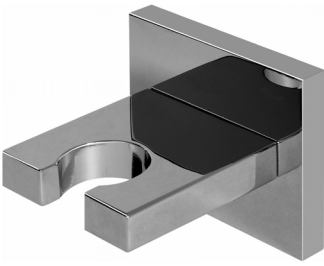

* Special order finish- call for availability

SHOWER
Contemporary Square Wall
Bracket for Handshower
G-8632

GRAFF®

Information

- Solid brass construction

Finishes

24K Gold

24K Brushed
Gold

Architectural
Black™

Matte Black

Polished
Chrome

Polished
Nickel

Steelnox®
(Satin Nickel)

Architectural
White

G-8632

Contemporary Square Wall Bracket for Handshower