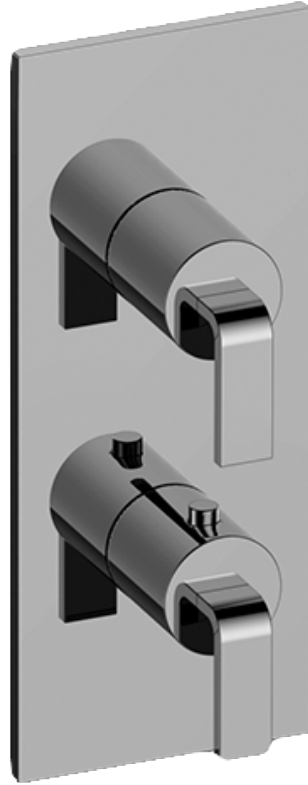

SHOWER
Immersion M-Series Thermostatic
Shower System - Shower with
Handshower
GM2.022WD-LM40E0

GRAFF®

Information

- 3/4" thermostatic valve and trim
- 3/4" 2-way diverter valve
- 8" showerhead with 12" wall-mounted shower arm
- Showerhead features no-clog, easy-clean spray nozzles
- Handshower set with wall bracket and 59" hose
- Optional extension kit
- Flow rates: showerhead ≤ 1.8 max gpm, handshower ≤ 1.5 max gpm
- CALGreen

Architectural
White

G-8006

M-Series

3/4" Concealed Thermostatic Rough Valve

Product Features

- 12.9 gpm @ 60 psi
- 3/4" universal inlets
- Built-in service stops
- Stacking outlet feature
- Complete serviceability from front of all units
- Supplied with protective plastic cover
- CalGreen compliant dependent on functions

www.graff-faucets.com | phone: 800-954-4723

SHOWER
Immersion M-Series Valve Trim
with Two Handles
G-8048-LM40E0-T

GRAFF®

Information

- Two metal handles, decorative trim plate
- Use with M-Series rough valves
- ADA

Architectural
White

G-8048-LM40E0-T

IMMERSION Series

SHOWER
Two-Way Diverter Volume Control
Valve WITH Off Function and Pass-
Through
G-8052

GRAFF®

Information

- 11.7 gpm @ 60 psi
- 3/4" universal inlets/outlets with female threads
- Operates one function at a time
- Stacking inlet and pass-through port feature
- Supplied with protective plastic cover
- CALGreen compliant depending on functions