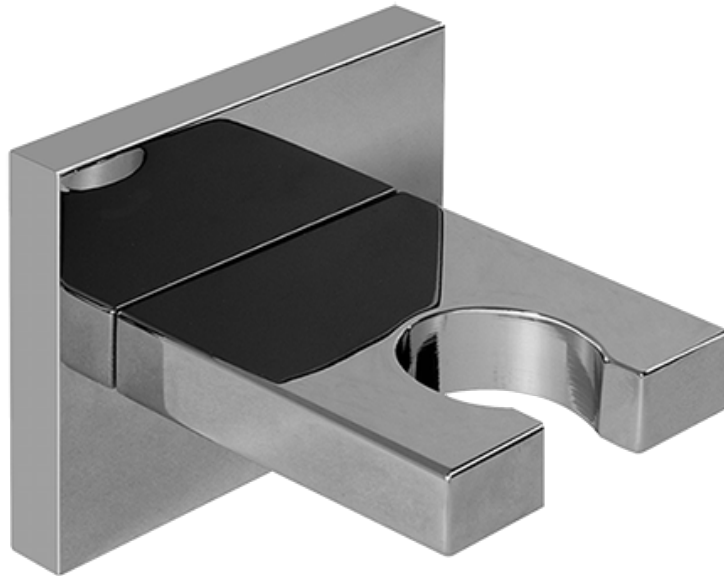

* Special order finish- call for availability

SHOWER
Contemporary Square Wall
Bracket for Handshower
G-8632

GRAFF®

Information

- Solid brass construction

Finishes

24K Gold

24K Brushed
Gold