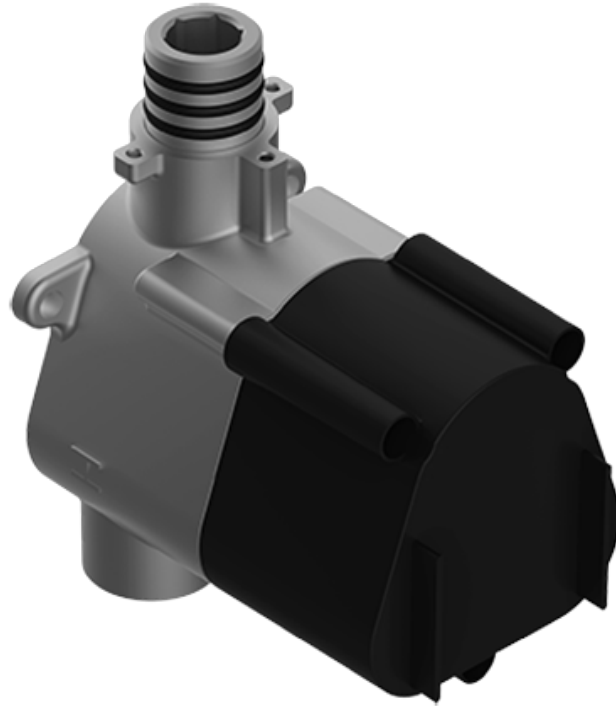

SHOWER
Immersion M-Series Thermostatic
Shower System - Shower with
Handshower
GM2.022WD-LM40E0

GRAFF®

Information

- 3/4" thermostatic valve and trim
- 3/4" 2-way diverter valve
- 8" showerhead with 12" wall-mounted shower arm
- Showerhead features no-clog, easy-clean spray nozzles
- Handshower set with wall bracket and 59" hose
- Optional extension kit
- Flow rates: showerhead ≤ 1.8 max gpm, handshower ≤ 1.5 max gpm
- CALGreen

SHOWER
Thermostatic Rough Valve
G-8006

GRAFF®

Information

- 12.9 gpm @ 60 psi
- 3/4" universal inlets
- Built-in service stops
- Stacking outlet feature
- Complete serviceability from front of all units
- Supplied with protective plastic cover
- CalGreen compliant dependent on functions

Architectural
White

G-8006

M-Series

3/4" Concealed Thermostatic Rough Valve

Product Features

- 12.9 gpm @ 60 psi
- 3/4" universal inlets
- Built-in service stops
- Stacking outlet feature
- Complete serviceability from front of all units
- Supplied with protective plastic cover
- CalGreen compliant dependent on functions

Architectural
White

G-8048-LM40E0-T

IMMERSION Series

SHOWER
Two-Way Diverter Volume Control
Valve WITH Off Function and Pass-
Through
G-8052

GRAFF®

Information

- 11.7 gpm @ 60 psi
- 3/4" universal inlets/outlets with female threads
- Operates one function at a time
- Stacking inlet and pass-through port feature
- Supplied with protective plastic cover
- CALGreen compliant depending on functions