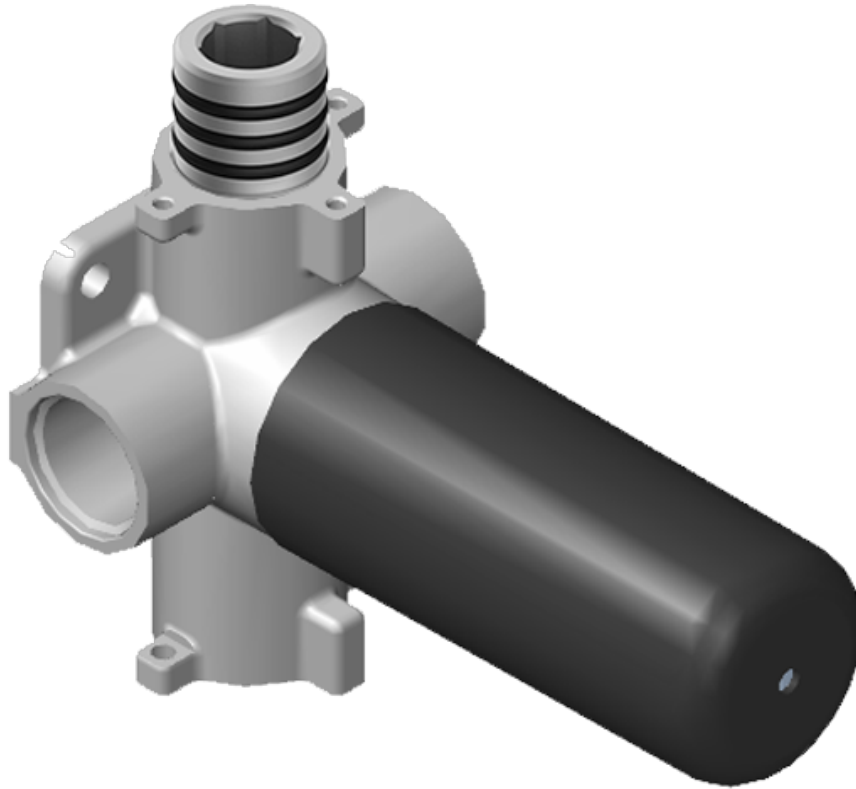

SHOWER
Immersion M-Series Thermostatic
Shower System - Shower with
Handshower
GM2.022WD-LM40E0

GRAFF®

Information

- 3/4" thermostatic valve and trim
- 3/4" 2-way diverter valve
- 8" showerhead with 12" wall-mounted shower arm
- Showerhead features no-clog, easy-clean spray nozzles
- Handshower set with wall bracket and 59" hose
- Optional extension kit
- Flow rates: showerhead ≤ 1.8 max gpm, handshower ≤ 1.5 max gpm
- CALGreen

www.graff-faucets.com | phone: 800-954-4723

SHOWER
Immersion M-Series Valve Trim
with Two Handles
G-8048-LM40E0-T

GRAFF®

Information

- Two metal handles, decorative trim plate
- Use with M-Series rough valves
- ADA

Architectural
White

G-8048-LM40E0-T

IMMERSION Series

SHOWER
Two-Way Diverter Volume Control
Valve WITH Off Function and Pass-
Through
G-8052

GRAFF®

Information

- 11.7 gpm @ 60 psi
- 3/4" universal inlets/outlets with female threads
- Operates one function at a time
- Stacking inlet and pass-through port feature
- Supplied with protective plastic cover
- CALGreen compliant depending on functions

Architectural
White

G-8052 M-Series
 2-Way Diverter Volume Control Valve
 WITH Off Function and Pass-Through

Product Features

- 12.1 gpm @ 60 psi
- 3/4" universal inlets/outlets with female threads
- Stacking inlet and pass-through port feature
- Supplied with protective plastic cover
- CalGreen compliant dependent on functions