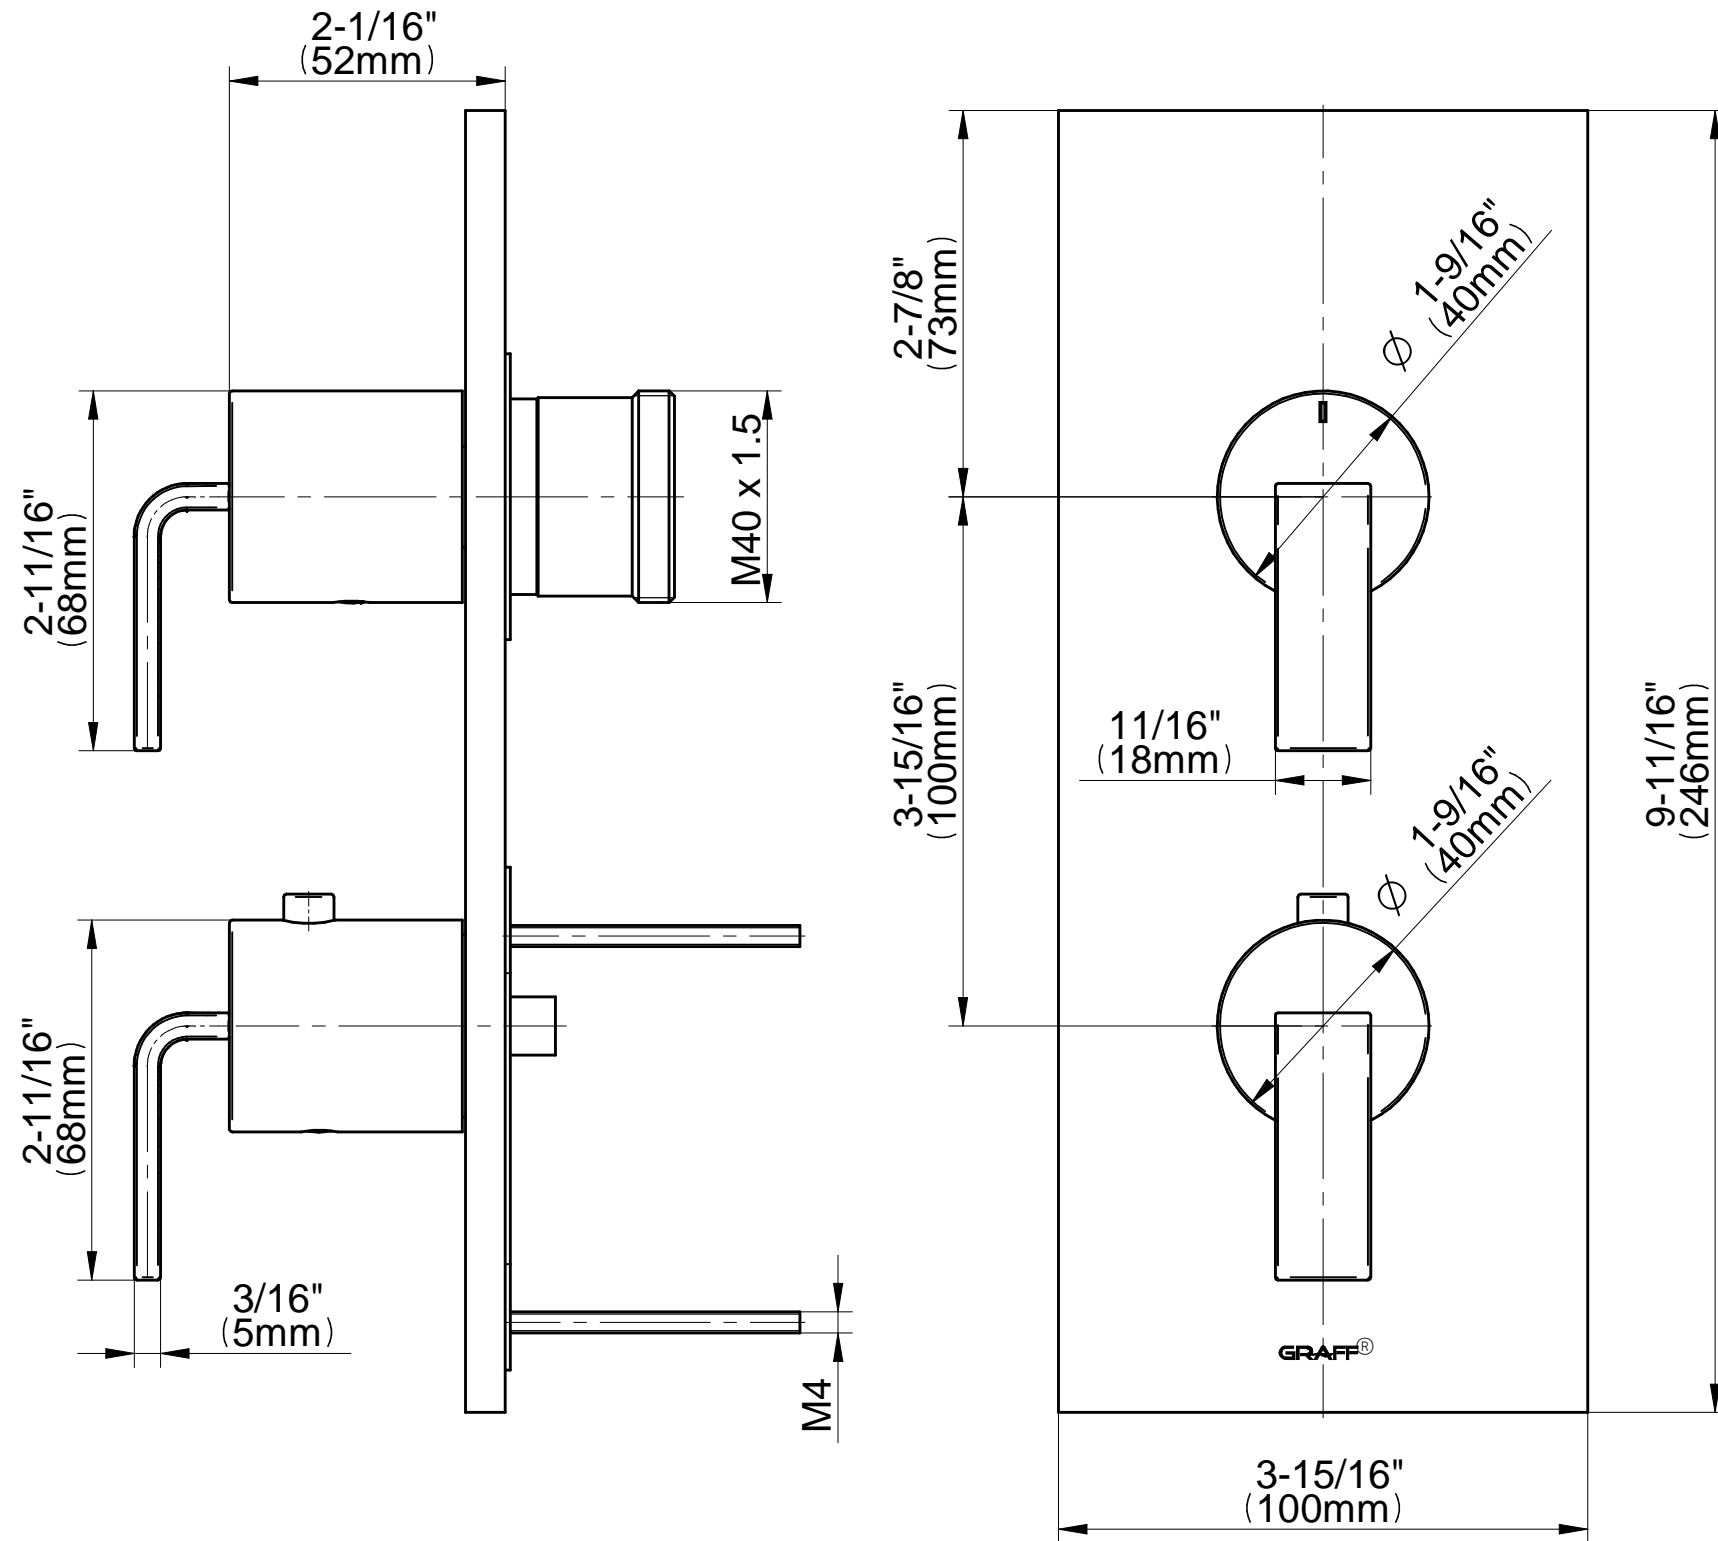

SHOWER
Immersion M-Series Thermostatic
Shower System - Shower with
Handshower
GM2.022WD-LM40E0

GRAFF®

Information

- 3/4" thermostatic valve and trim
- 3/4" 2-way diverter valve
- 8" showerhead with 12" wall-mounted shower arm
- Showerhead features no-clog, easy-clean spray nozzles
- Handshower set with wall bracket and 59" hose
- Optional extension kit
- Flow rates: showerhead ≤ 1.8 max gpm, handshower ≤ 1.5 max gpm
- CALGreen

Architectural
White

G-8048-LM40E0-T

IMMERSION Series

SHOWER
Two-Way Diverter Volume Control
Valve WITH Off Function and Pass-
Through
G-8052

GRAFF®

Information

- 11.7 gpm @ 60 psi
- 3/4" universal inlets/outlets with female threads
- Operates one function at a time
- Stacking inlet and pass-through port feature
- Supplied with protective plastic cover
- CALGreen compliant depending on functions