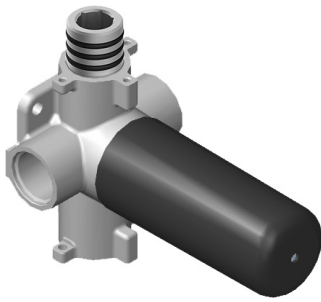

SHOWER
Canterbury M-Series Thermostatic
Shower System - Shower with
Handshower
GS2.022WD-LM20E0

GRAFF®

SHOWER
Thermostatic Rough Valve
G-8006

GRAFF®

Information

- 12.9 gpm @ 60 psi
- 3/4" universal inlets
- Built-in service stops
- Stacking outlet feature
- Complete serviceability from front of all units
- Supplied with protective plastic cover
- CalGreen compliant dependent on functions

G-8006

M-Series

3/4" Concealed Thermostatic Rough Valve

Product Features

- 12.9 gpm @ 60 psi
- 3/4" universal inlets
- Built-in service stops
- Stacking outlet feature
- Complete serviceability from front of all units
- Supplied with protective plastic cover
- CalGreen compliant dependent on functions

www.graff-faucets.com | phone: 800-954-4723

SHOWER
Two-Way Diverter Volume Control
Valve WITH Off Function and Pass-
Through
G-8052

GRAFF®

Information

- 11.7 gpm @ 60 psi
- 3/4" universal inlets/outlets with female threads
- Operates one function at a time
- Stacking inlet and pass-through port feature
- Supplied with protective plastic cover
- CALGreen compliant depending on functions

G-8052 M-Series
 2-Way Diverter Volume Control Valve
 WITH Off Function and Pass-Through

Product Features

- 12.1 gpm @ 60 psi
- 3/4" universal inlets/outlets with female threads
- Stacking inlet and pass-through port feature
- Supplied with protective plastic cover
- CalGreen compliant dependent on functions