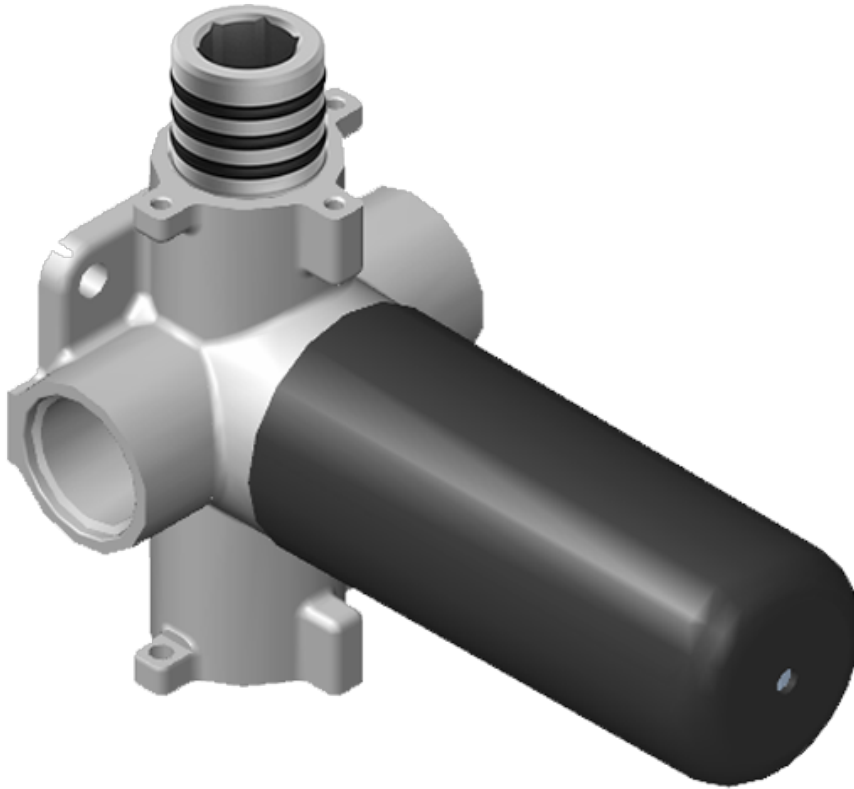

SHOWER
Canterbury M-Series Thermostatic
Shower System - Shower with
Handshower
GS2.022WD-LM20E0

GRAFF®

SHOWER
Thermostatic Rough Valve
G-8006

GRAFF®

Information

- 12.9 gpm @ 60 psi
- 3/4" universal inlets
- Built-in service stops
- Stacking outlet feature
- Complete serviceability from front of all units
- Supplied with protective plastic cover
- CalGreen compliant dependent on functions

G-8006

M-Series

3/4" Concealed Thermostatic Rough Valve

Product Features

- 12.9 gpm @ 60 psi
- 3/4" universal inlets
- Built-in service stops
- Stacking outlet feature
- Complete serviceability from front of all units
- Supplied with protective plastic cover
- CalGreen compliant dependent on functions

www.graff-faucets.com | phone: 800-954-4723

SHOWER
Two-Way Diverter Volume Control
Valve WITH Off Function and Pass-
Through
G-8052

GRAFF®

Information

- 11.7 gpm @ 60 psi
- 3/4" universal inlets/outlets with female threads
- Operates one function at a time
- Stacking inlet and pass-through port feature
- Supplied with protective plastic cover
- CALGreen compliant depending on functions

G-8052 M-Series
 2-Way Diverter Volume Control Valve
 WITH Off Function and Pass-Through

Product Features

- 12.1 gpm @ 60 psi
- 3/4" universal inlets/outlets with female threads
- Stacking inlet and pass-through port feature
- Supplied with protective plastic cover
- CalGreen compliant dependent on functions