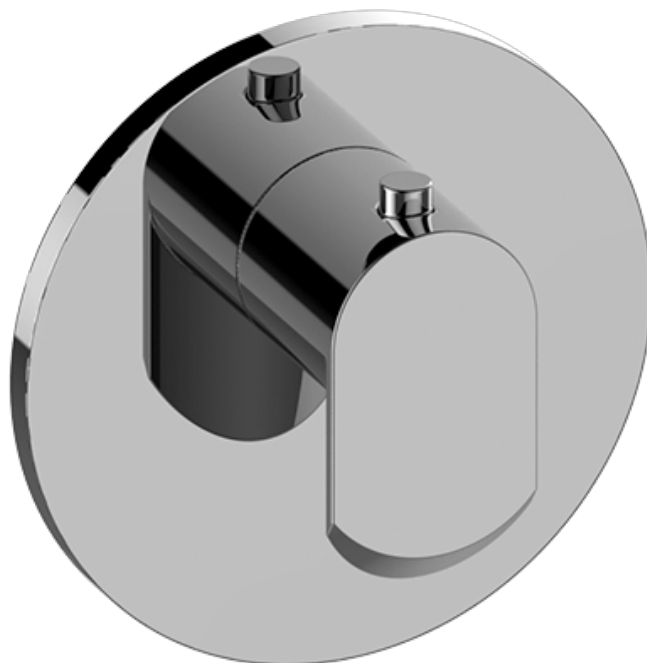

### Information

- Single metal handle
- Decorative trim plate
- Use with G-8006 thermostatic rough valve
- To complete package, you must order rough valve
- ADA