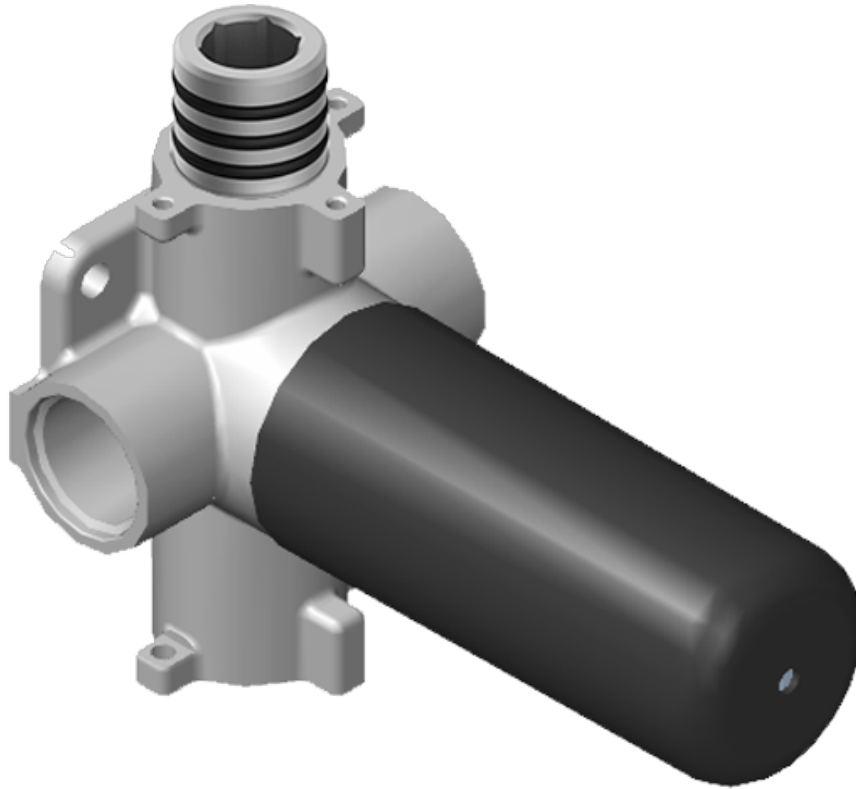

## PHASE Series

SHOWER  
Two-Way Diverter Volume Control  
Valve WITH Off Function and Pass-  
Through  
**G-8052**

---

**GRAFF®**