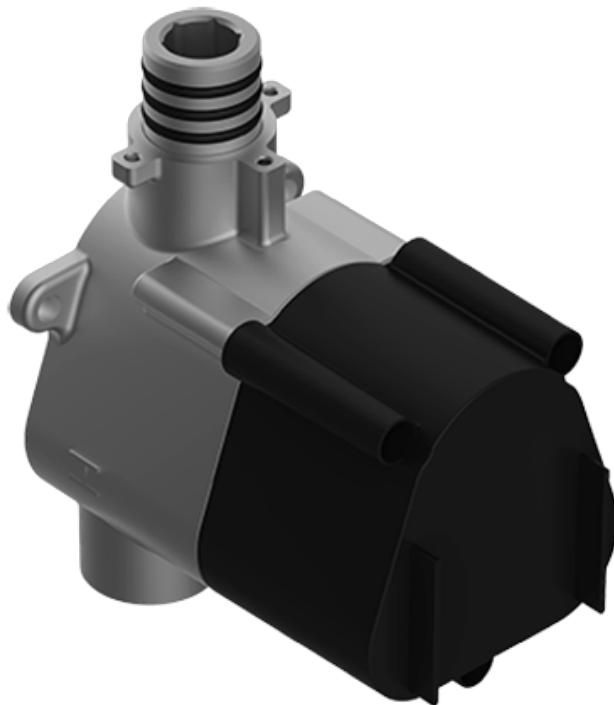

SHOWER  
M-Series Thermostatic Shower  
System - Ametis Ring  
**GL2.009SD-LM45E0**

---

**GRAFF®**

## Information

- 3/4" thermostatic valve and trim
- 3/4" 2-way diverter valve and trim
- G-8760 Ametis Ring with waterfall and rain shower settings, features no-clog, easy-clean nozzles
- Single LED light with 6 color variations
- Includes wall-mount button for LED control box
- Optional extension kit
- Flow rates: rain shower  $\leq 2.0$  max gpm, waterfall  $\leq 2.0$  max gpm
- ADA
- CALGreen

SHOWER  
Thermostatic Rough Valve  
**G-8006**

**GRAFF**<sup>®</sup>

# G-8006

M-Series

3/4" Concealed Thermostatic Rough Valve