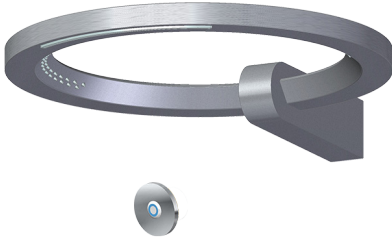

G-8760

Ametis Collection
Ametis Ring Water Feature

GRAFF®
CUTTING EDGE DESIGN

Product Features

- Wall-mounted installation
- 6-color LED chromotherapy lighting
- Dual-function water feature with waterfall and rain shower settings
- Features no-clog, easy-clean spray nozzles
- Flow rates: rain shower ≤ 2.0 max gpm, waterfall ≤ 2.0 max gpm
- Includes wall-mount button for LED control box

Available Finishes

- Polished Chrome
  G-8760-PC
- Architectural Black*
  G-8760-BK*
- Architectural White*
  G-8760-WT*

* Special order finish- call for availability

Code Compliance

- CALGreen

Warranty

- Limited lifetime warranty

For complete warranty information go to
www.graff-designs.com/en-nam/warranty