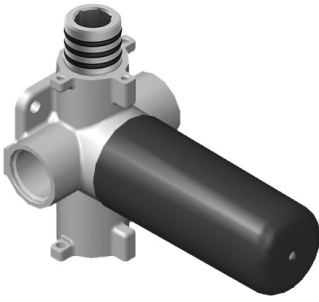

### Finishes

Architectural  
Black™

Matte Black

Polished  
Chrome

Architectural  
White

**G-8052** M-Series  
 2-Way Diverter Volume Control Valve  
 WITH Off Function and Pass-Through

**Product Features**

- 12.1 gpm @ 60 psi
- 3/4" universal inlets/outlets with female threads
- Stacking inlet and pass-through port feature
- Supplied with protective plastic cover
- CalGreen compliant dependent on functions