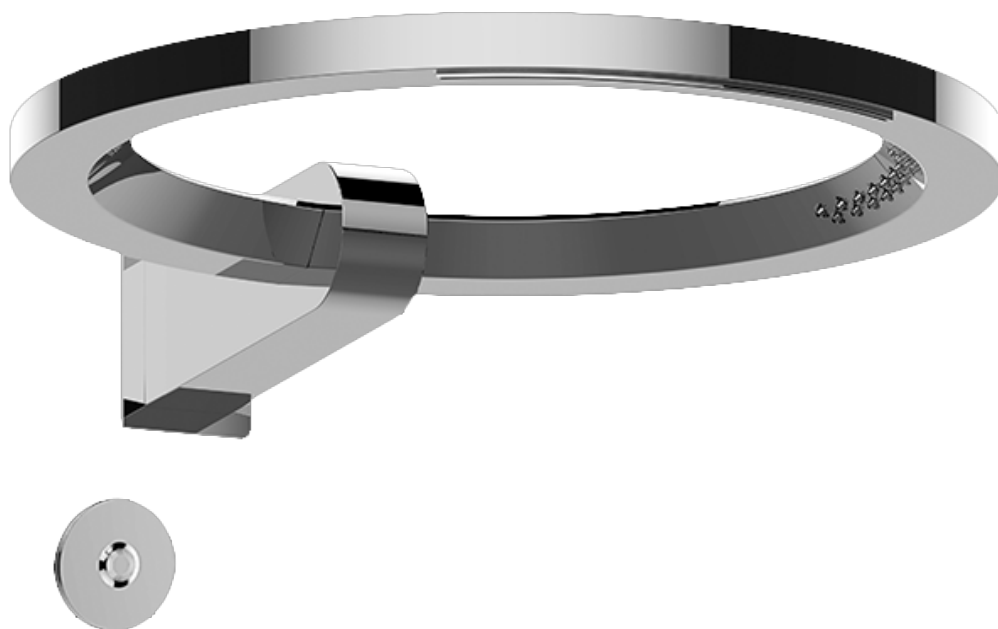

SHOWER
Ametis Ring
G-8760

GRAFF®