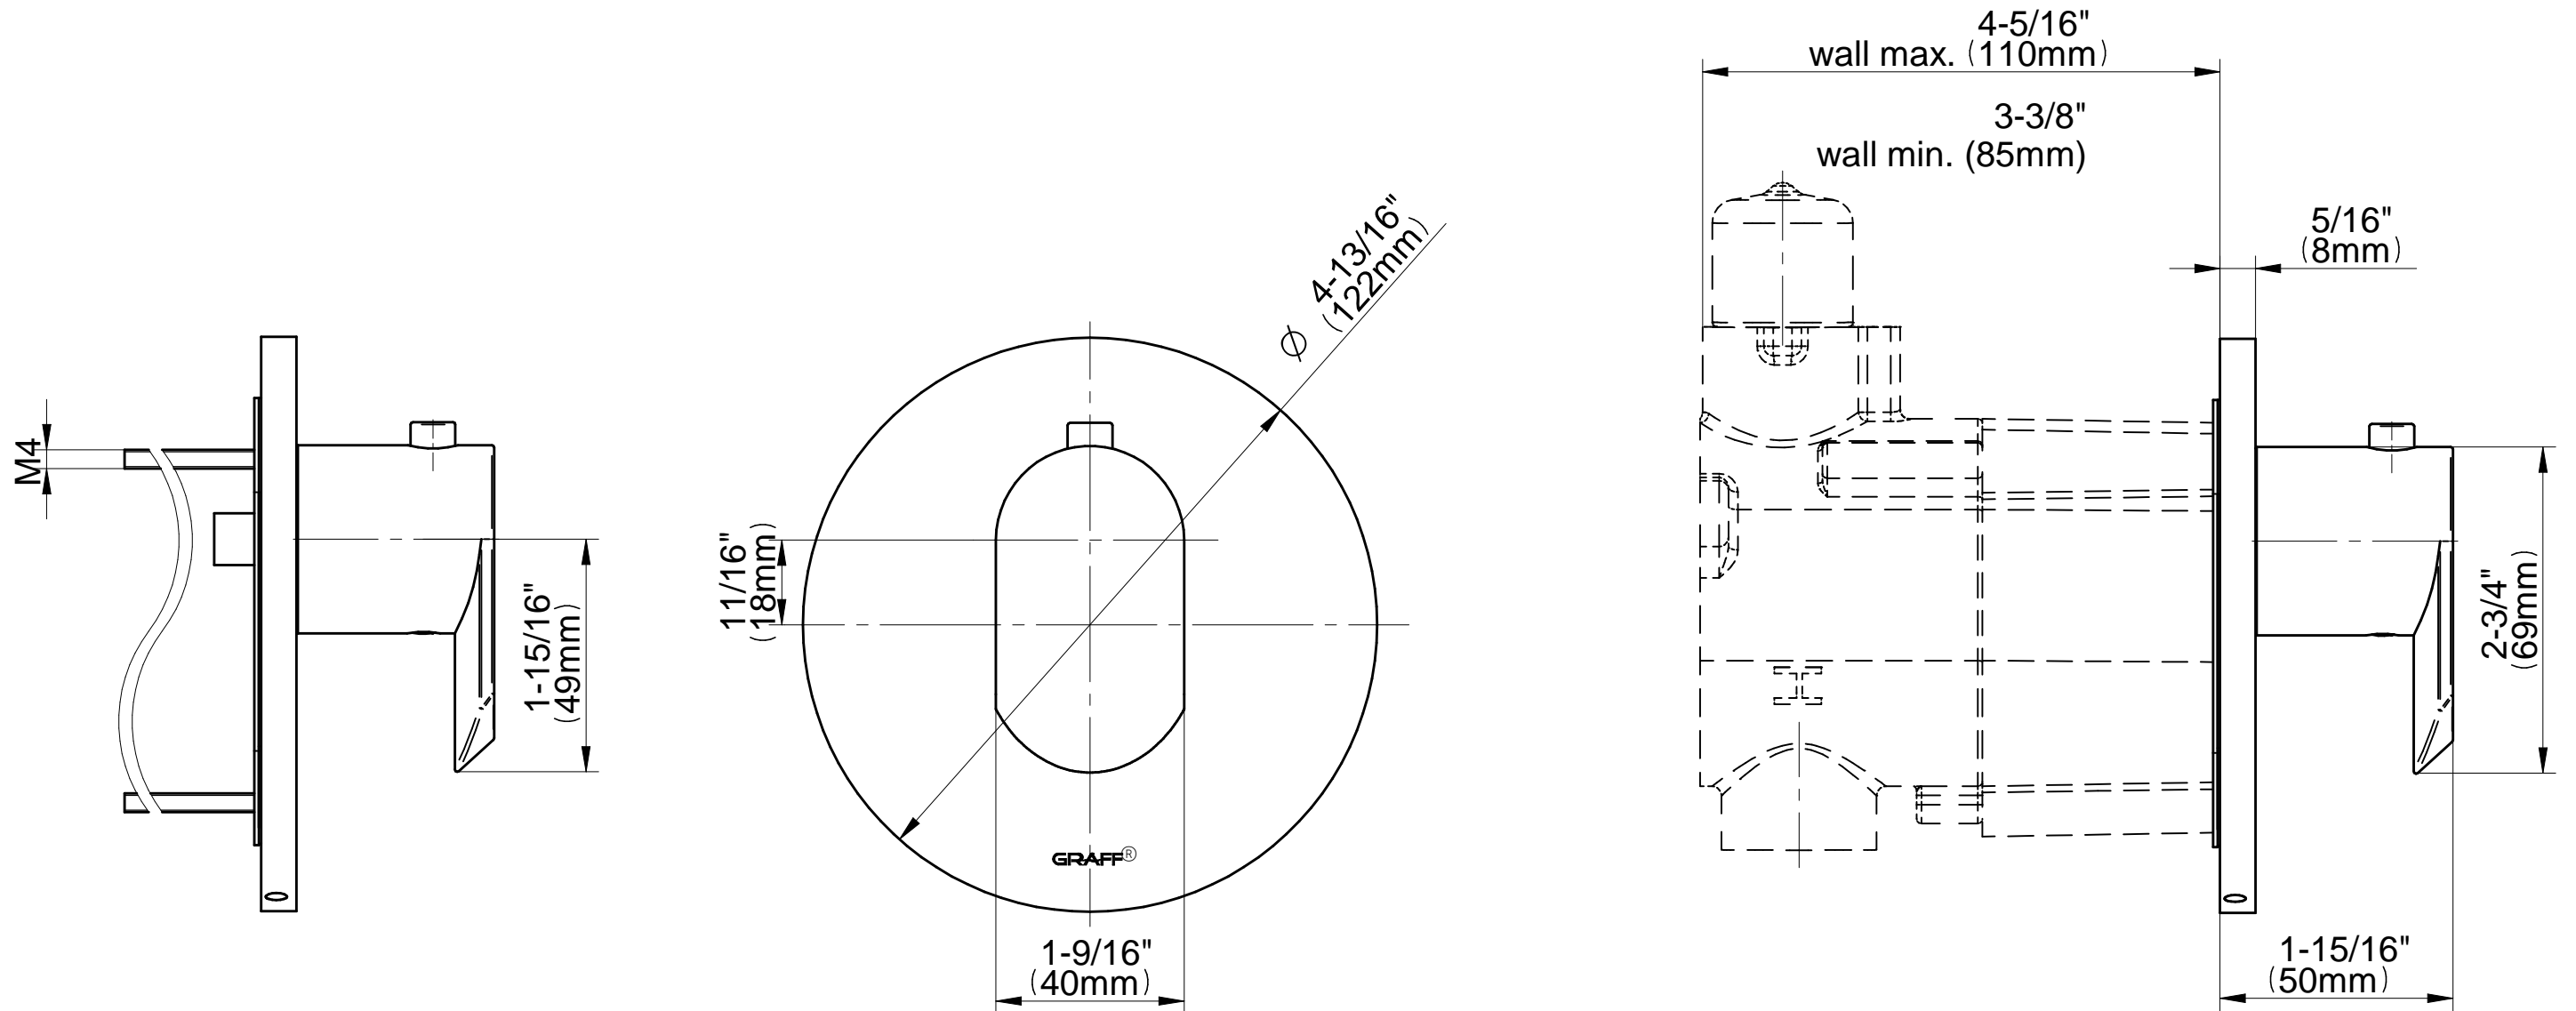

## PHASE Series

SHOWER  
Two-Way Diverter Volume Control  
Valve WITH Off Function and Pass-  
Through  
**G-8052**

---

**GRAFF®**