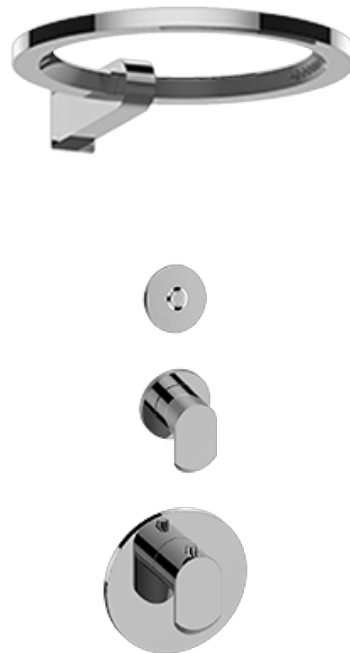

SHOWER  
M-Series Thermostatic Shower  
System - Ametis Ring  
**GL2.009SD-LM45E0**

---

**GRAFF®**

## Information

- 3/4" thermostatic valve and trim
- 3/4" 2-way diverter valve and trim
- G-8760 Ametis Ring with waterfall and rain shower settings, features no-clog, easy-clean nozzles
- Single LED light with 6 color variations
- Includes wall-mount button for LED control box
- Optional extension kit
- Flow rates: rain shower  $\leq 2.0$  max gpm, waterfall  $\leq 2.0$  max gpm
- ADA
- CALGreen

SHOWER  
Thermostatic Rough Valve  
**G-8006**

**GRAFF**<sup>®</sup>