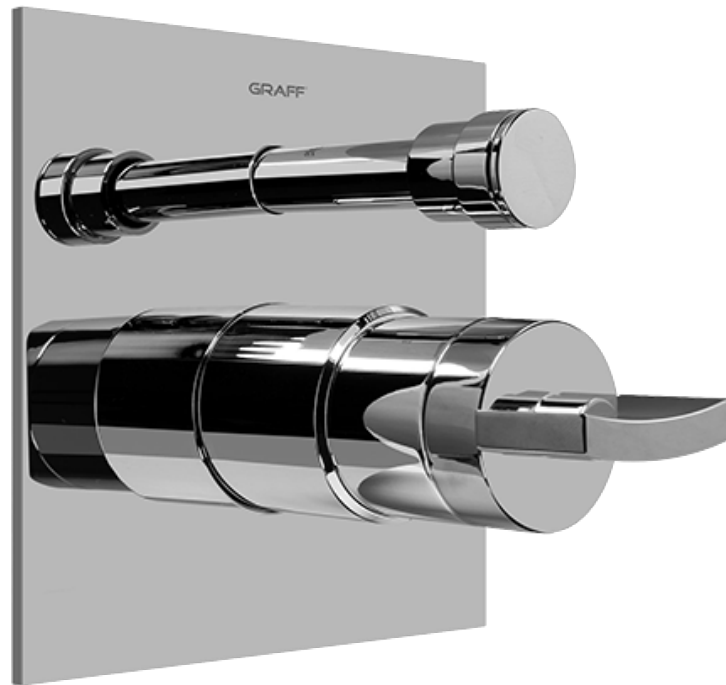

SHOWER  
Sade/Targa/Luna SOLID Trim Plate  
w/Handle  
**G-7090-C14S-T**

**GRAFF®**

## Information

- Single metal lever handle
- Decorative trim plate
- Includes push-button diverter
- Use with G-7055 pressure balancing rough valve for shower and tub configurations
- To complete package, you must order rough valve