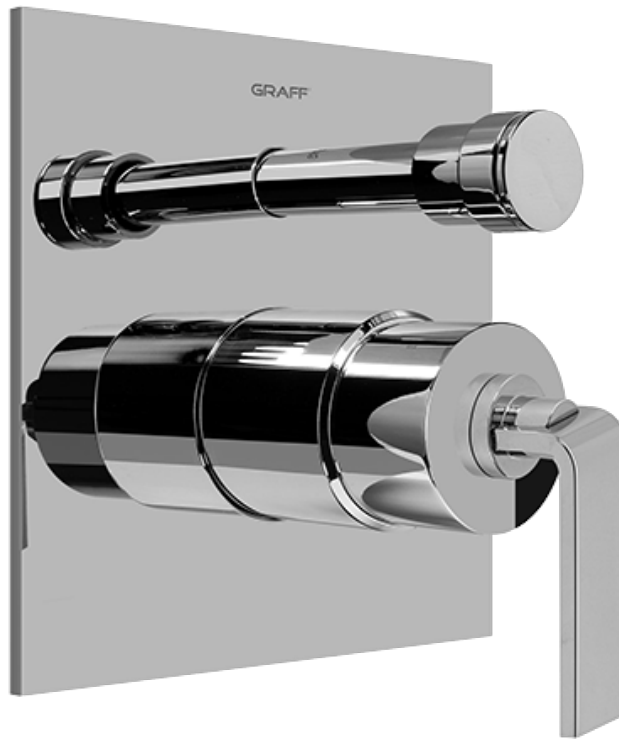

SHOWER
Immersion SOLID Trim Plate
w/Handle
G-7090-LM40S-T

GRAFF[®]

Information

- Single metal lever handle
- Decorative trim plate
- Includes push-button diverter
- Use with G-7055 pressure balancing rough valve for shower and tub configurations
- To complete package, you must order rough valve
- ADA

Finishes

24K Gold

24K Brushed
Gold

Architectural
Black™

Matte Black

Polished
Chrome

Polished
Nickel

Steelnox[®]
(Satin Nickel)

Architectural
White

G-7090