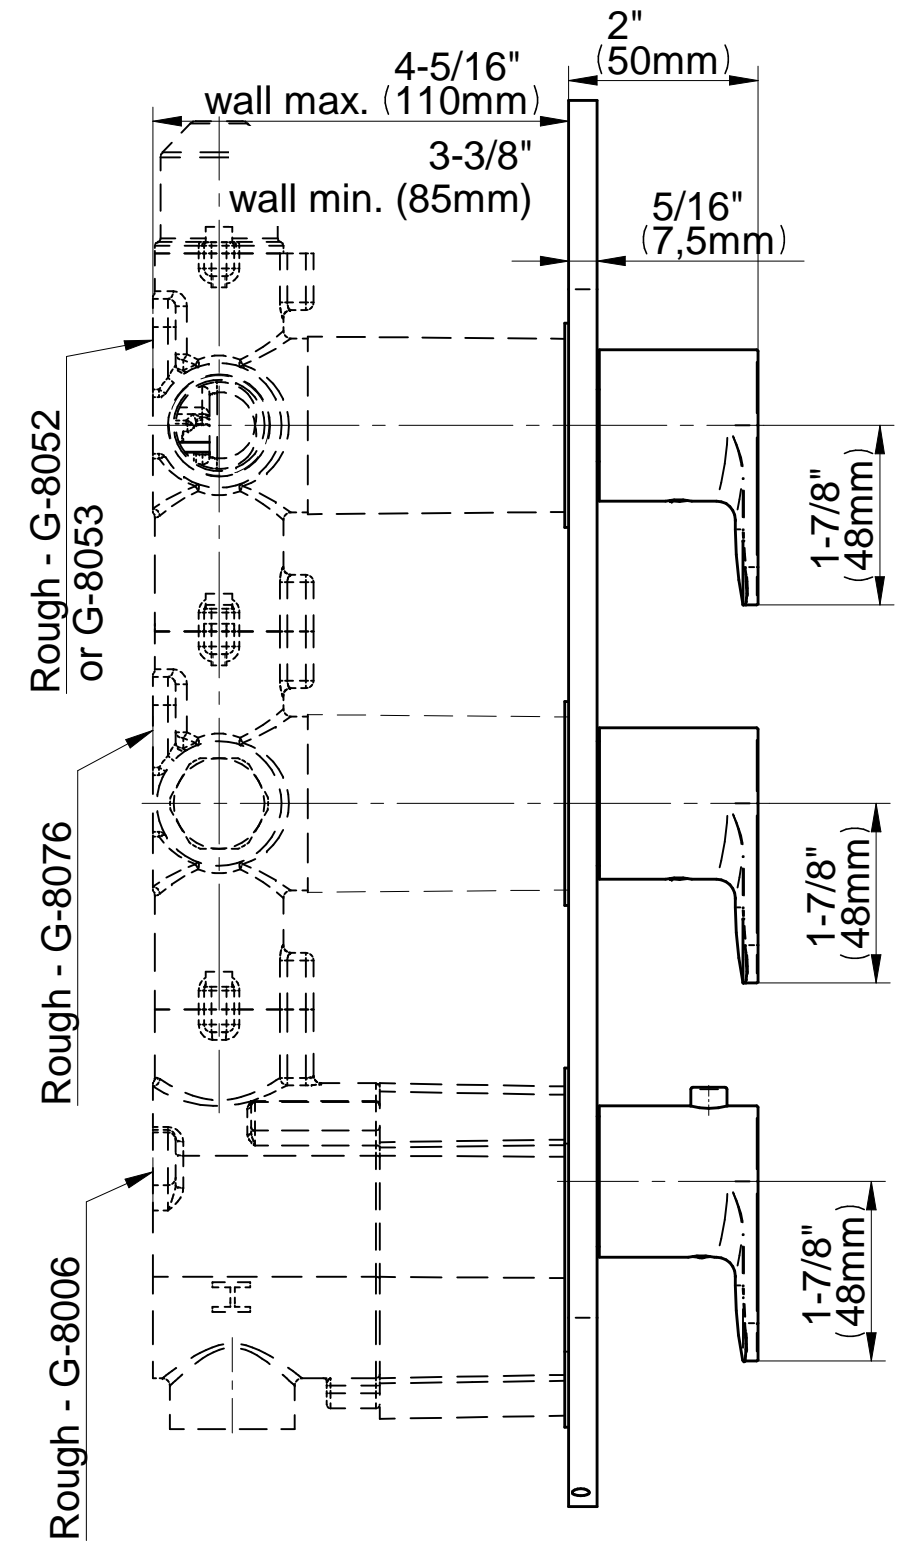

G-8056-LM42E0-T

SENTO Series