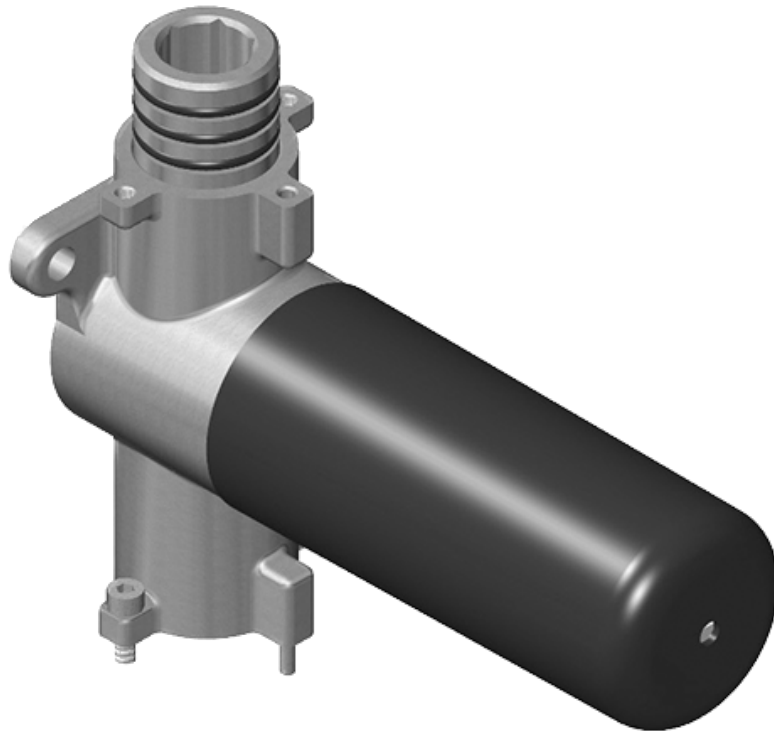

SHOWER
Stop/Volume Control Rough Valve
G-8077

GRAFF®

Information

- 18.1 gpm @ 60 psi
- 3/4" universal inlets/outlets with female threads
- Stacking inlet and outlet feature
- Supplied with protective plastic cover
- CalGreen compliant dependent on functions

Finishes