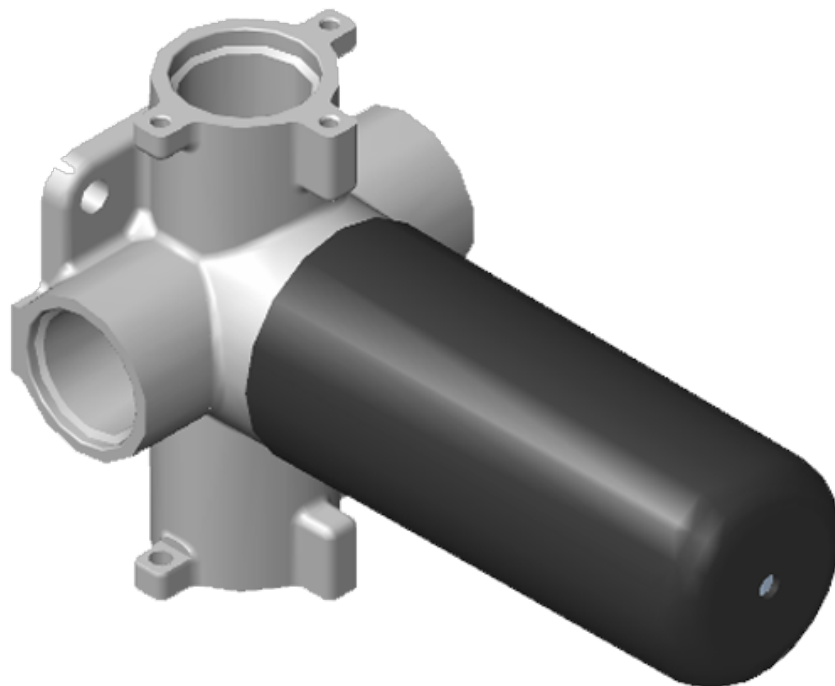

SHOWER
Thermostatic Rough Valve
G-8006

GRAFF®

Information

- 12.9 gpm @ 60 psi
- 3/4" universal inlets
- Built-in service stops
- Stacking outlet feature
- Complete serviceability from front of all units
- Supplied with protective plastic cover
- CalGreen compliant dependent on functions

Finishes

G-8006

M-Series

3/4" Concealed Thermostatic Rough Valve

Product Features

- 12.9 gpm @ 60 psi
- 3/4" universal inlets
- Built-in service stops
- Stacking outlet feature
- Complete serviceability from front of all units
- Supplied with protective plastic cover
- CalGreen compliant dependent on functions

www.graff-faucets.com | phone: 800-954-4723

SHOWER
Three-Way Diverter Control Valve
WITH Off Function (No Pass-
Through)
G-8053

GRAFF®

Information

- ~11.4 gpm @ 60 psi
- 3/4" universal inlets/outlets with female threads
- Operates one function at a time
- Stacking inlet feature
- Supplied with protective plastic cover
- CALGreen compliant depending on functions

Finishes

G-8053

M-Series

3-Way Diverter Control Valve WITH Off Function (No Pass-Through)

GRAFF[®]
CUTTING EDGE DESIGN

Product Features

- 3/4" universal inlets/outlets with female threads
- Stacking inlet feature
- Supplied with protective plastic cover
- CalGreen compliant dependent on functions