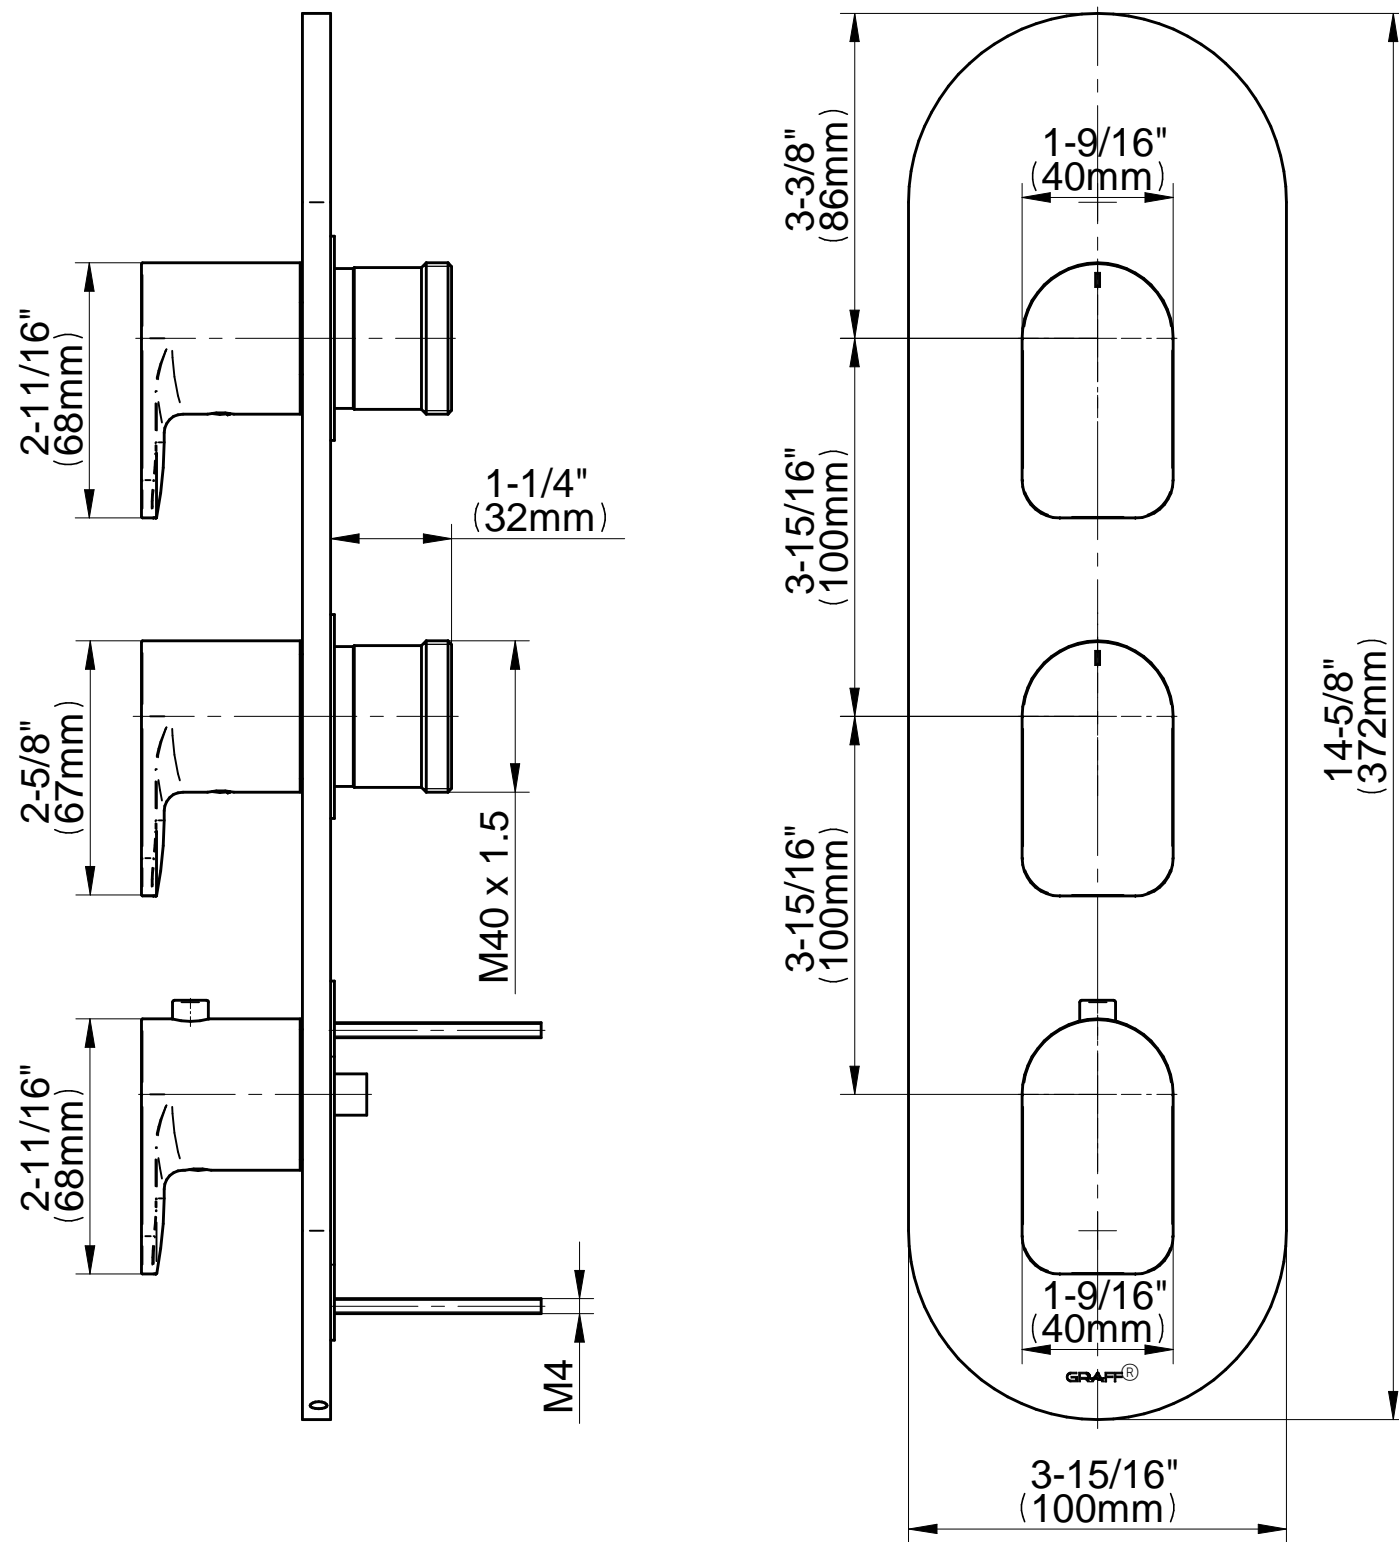

G-8056-LM42E0-T

SENTO Series