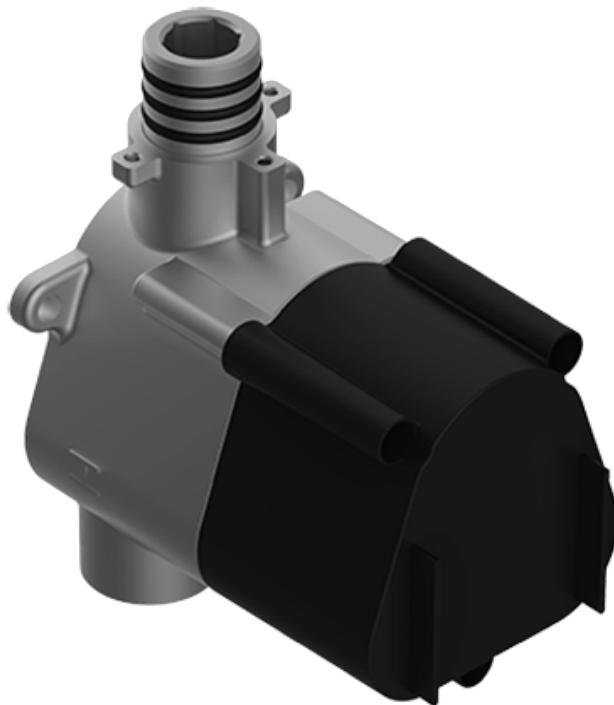

SHOWER
M-Series Thermostatic Shower
System - Ametis Ring with
Handshower
GL3.029WT-LM42E0

GRAFF®

Information

- 3/4" thermostatic valve and trim
- 3/4" stop/volume control valve and 3-way diverter valve
- G-8760 Ametis Ring with waterfall and rain shower settings, features no-clog, easy-clean nozzles
- Single LED light with 6 color variations
- Includes wall-mount button for LED control box
- Handshower set with wall bracket and integrated wall supply elbow and 59" hose
- Optional extension kit
- Flow rates: rain shower ≤ 2.0 max gpm, waterfall ≤ 2.0 max gpm, handshower ≤ 1.5 max gpm
- ADA
- CALGreen

SHOWER
Thermostatic Rough Valve
G-8006

GRAFF®

Information

- 12.9 gpm @ 60 psi
- 3/4" universal inlets
- Built-in service stops
- Stacking outlet feature
- Complete serviceability from front of all units
- Supplied with protective plastic cover
- CalGreen compliant dependent on functions

Finishes

G-8006

M-Series

3/4" Concealed Thermostatic Rough Valve

Product Features

- 12.9 gpm @ 60 psi
- 3/4" universal inlets
- Built-in service stops
- Stacking outlet feature
- Complete serviceability from front of all units
- Supplied with protective plastic cover
- CalGreen compliant dependent on functions

www.graff-faucets.com | phone: 800-954-4723

SHOWER
Three-Way Diverter Control Valve
WITH Off Function (No Pass-
Through)
G-8053

GRAFF®

Information

- ~11.4 gpm @ 60 psi
- 3/4" universal inlets/outlets with female threads
- Operates one function at a time
- Stacking inlet feature
- Supplied with protective plastic cover
- CALGreen compliant depending on functions