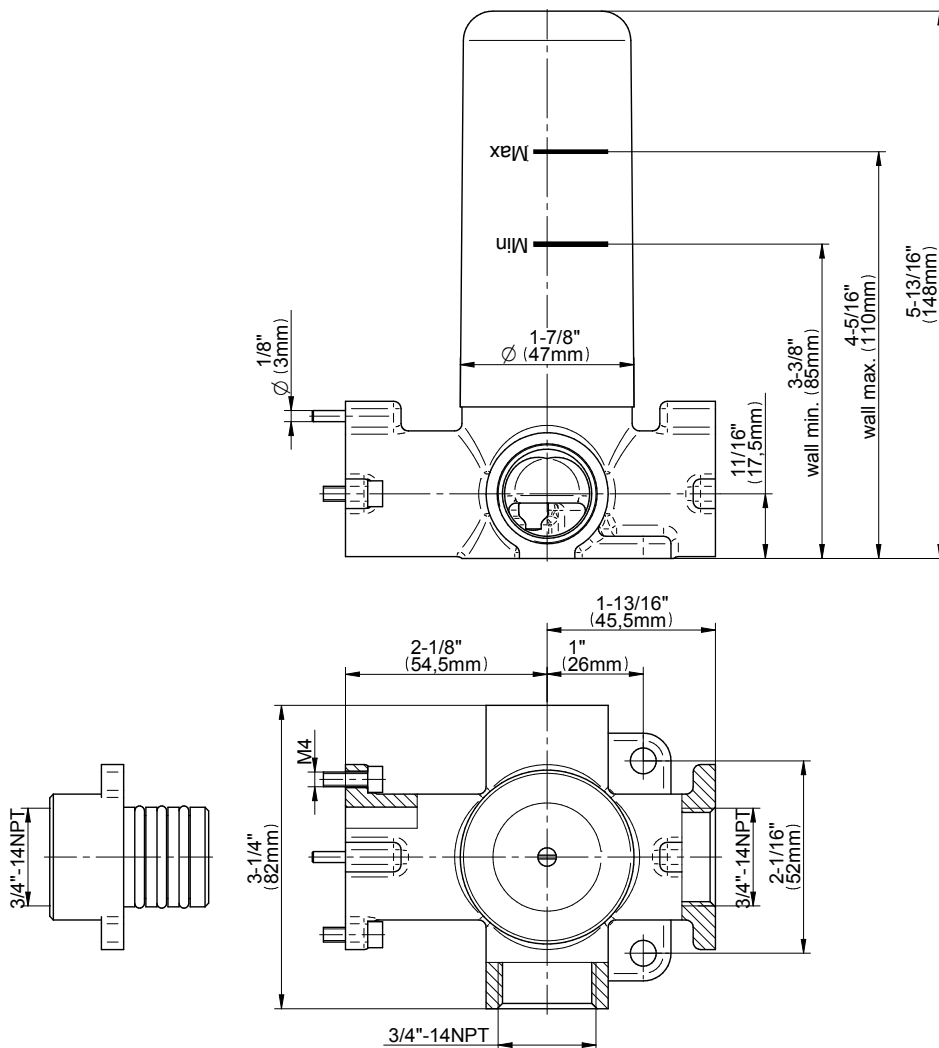

The measurements shown are for reference only. Products and specifications shown are subject to change without notice. Revised 3/2016.

www.graff-faucets.com | phone: 800-954-4723