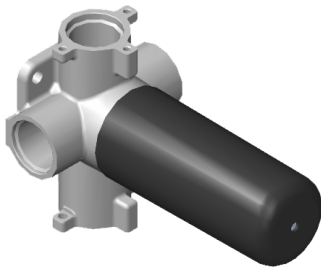

Finishes

G-8006

M-Series

3/4" Concealed Thermostatic Rough Valve

Product Features

- 12.9 gpm @ 60 psi
- 3/4" universal inlets
- Built-in service stops
- Stacking outlet feature
- Complete serviceability from front of all units
- Supplied with protective plastic cover
- CalGreen compliant dependent on functions

www.graff-faucets.com | phone: 800-954-4723

SHOWER
Three-Way Diverter Control Valve
WITH Off Function (No Pass-
Through)
G-8053

GRAFF®

Information

- ~11.4 gpm @ 60 psi
- 3/4" universal inlets/outlets with female threads
- Operates one function at a time
- Stacking inlet feature
- Supplied with protective plastic cover
- CALGreen compliant depending on functions

Finishes

G-8053

M-Series

3-Way Diverter Control Valve WITH Off Function (No Pass-Through)

GRAFF[®]
CUTTING EDGE DESIGN

Product Features

- 3/4" universal inlets/outlets with female threads
- Stacking inlet feature
- Supplied with protective plastic cover
- CalGreen compliant dependent on functions

www.graff-faucets.com | phone: 800-954-4723

SHOWER
Sento M-Series Valve Trim with
Three Handles
G-8056-LM42E0-T

GRAFF[®]

Information

- Three metal handles, decorative trim plate
- Use with M-Series rough valves
- ADA