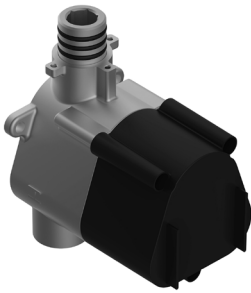

SHOWER
M-Series Thermostatic Shower
System - Ametis Ring with
Handshower
GL3.029WT-LM42E0

GRAFF®

Information

- 3/4" thermostatic valve and trim
- 3/4" stop/volume control valve and 3-way diverter valve
- G-8760 Ametis Ring with waterfall and rain shower settings, features no-clog, easy-clean nozzles
- Single LED light with 6 color variations
- Includes wall-mount button for LED control box
- Handshower set with wall bracket and integrated wall supply elbow and 59" hose
- Optional extension kit
- Flow rates: rain shower ≤ 2.0 max gpm, waterfall ≤ 2.0 max gpm, handshower ≤ 1.5 max gpm
- ADA
- CALGreen

SHOWER
Thermostatic Rough Valve
G-8006

GRAFF®

Information

- 12.9 gpm @ 60 psi
- 3/4" universal inlets
- Built-in service stops
- Stacking outlet feature
- Complete serviceability from front of all units
- Supplied with protective plastic cover
- CalGreen compliant dependent on functions

Finishes

G-8006

M-Series

3/4" Concealed Thermostatic Rough Valve

Product Features

- 12.9 gpm @ 60 psi
- 3/4" universal inlets
- Built-in service stops
- Stacking outlet feature
- Complete serviceability from front of all units
- Supplied with protective plastic cover
- CalGreen compliant dependent on functions

www.graff-faucets.com | phone: 800-954-4723

SHOWER
Three-Way Diverter Control Valve
WITH Off Function (No Pass-
Through)
G-8053

GRAFF®

Information

- ~11.4 gpm @ 60 psi
- 3/4" universal inlets/outlets with female threads
- Operates one function at a time
- Stacking inlet feature
- Supplied with protective plastic cover
- CALGreen compliant depending on functions