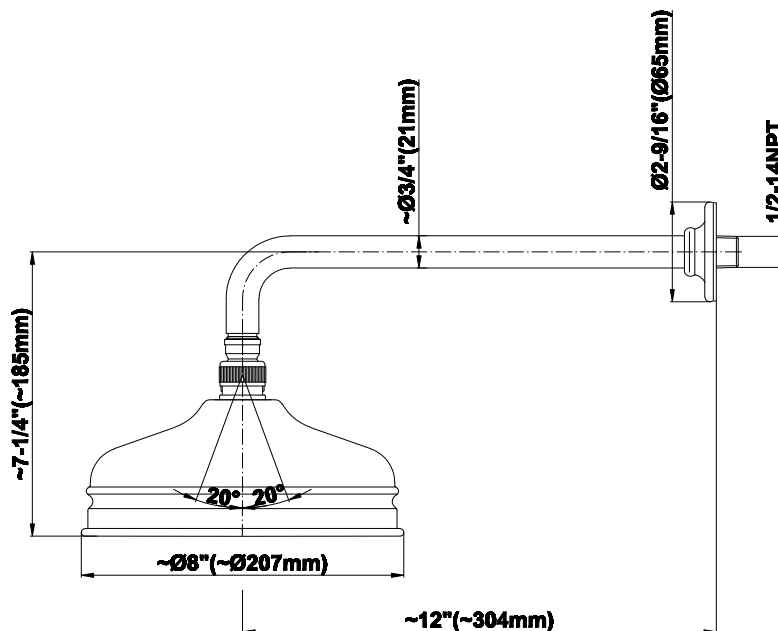

BATHROOM
Traditional Showerhead with Arm
G-8380

GRAFF®

Information

- 8" traditional rain showerhead
- 11" shower arm and flange
- Showerhead Features 112 No-Clog, Easy-Clean Spray Nozzles
- Showerhead flow rate ≤ 1.8 max gpm
- CALGreen

G-8380

Traditional Showerhead with Arm

Product Features

- 8" traditional rain showerhead
- 11" shower arm and flange
- Showerhead features 112 no-clog, easy-clean rubber spray nozzles
- Showerhead flow rate ≤ 1.8 max gpm

Warranty

- Limited lifetime warranty

For complete warranty information go to www.graff-designs.com/en-nam/warranty

Information

- Sunflower shape
- 112 no-clog, easy-clean rubber spray nozzles
- Metal ball-joint allows for showerhead angle adjustment
- Showerhead flow rate ≤ 1.8 max gpm
- Recommend use with ceiling shower arm
- Recommended for use at no more than 10 degrees tilt
- CALGreen

G-8410

BATHROOM
Transitional 11" Shower Arm
G-8500

GRAFF®

Information

- Includes arm and flange
- 1/2" NPT male thread inlet
- For use with all showerheads

Finishes

24K Gold

24K Brushed
Gold