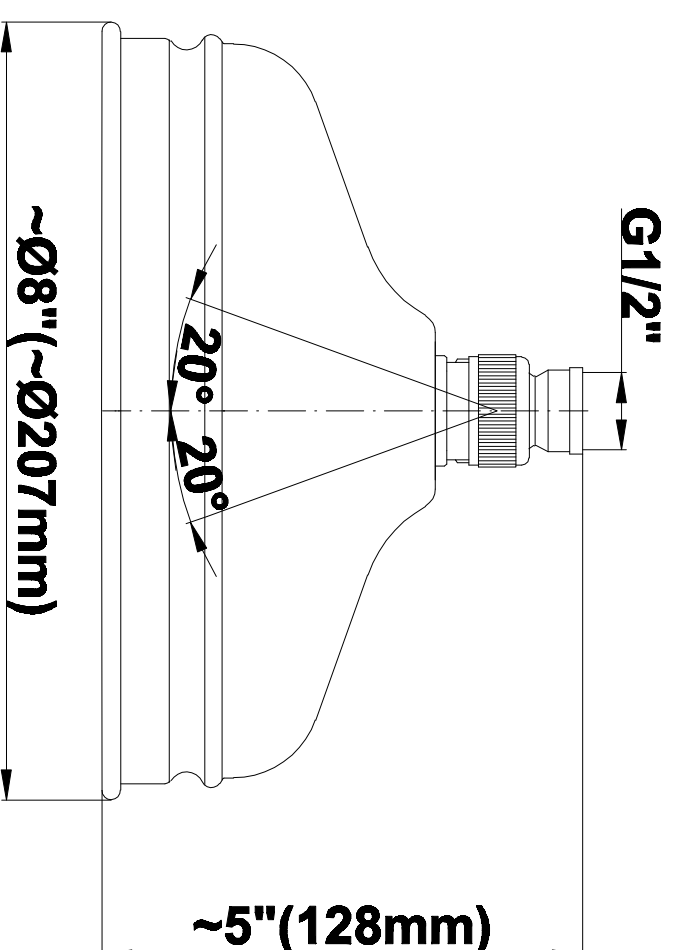

BATHROOM
Traditional Showerhead with Arm
G-8380

GRAFF®

Information

- 8" traditional rain showerhead
- 11" shower arm and flange
- Showerhead Features 112 No-Clog, Easy-Clean Spray Nozzles
- Showerhead flow rate ≤ 1.8 max gpm
- CALGreen

G-8380

Traditional Showerhead with Arm

Product Features

- 8" traditional rain showerhead
- 11" shower arm and flange
- Showerhead features 112 no-clog, easy-clean rubber spray nozzles
- Showerhead flow rate ≤ 1.8 max gpm

Warranty

- Limited lifetime warranty

For complete warranty information go to www.graff-designs.com/en-nam/warranty

Information

- Sunflower shape
- 112 no-clog, easy-clean rubber spray nozzles
- Metal ball-joint allows for showerhead angle adjustment
- Showerhead flow rate ≤ 1.8 max gpm
- Recommend use with ceiling shower arm
- Recommended for use at no more than 10 degrees tilt
- CALGreen

G-8410

BATHROOM
Transitional 11" Shower Arm
G-8500

GRAFF®

Information

- Includes arm and flange
- 1/2" NPT male thread inlet
- For use with all showerheads

Finishes

24K Gold

24K Brushed
Gold