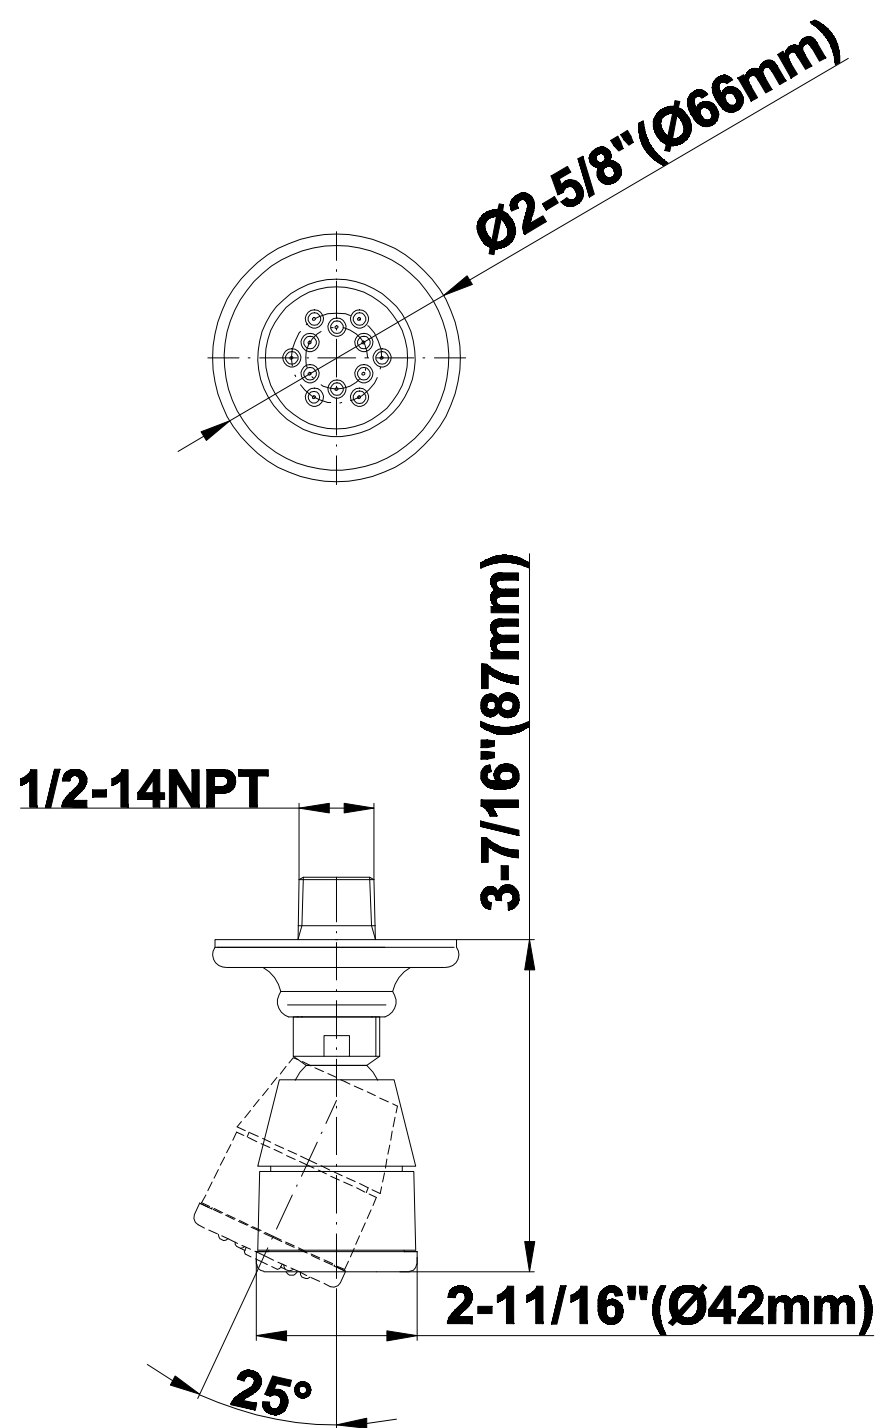

SHOWER
Canterbury Thermostatic Set
w/Body Sprays & Handshower
(Rough & Trim)
GA1.222B-LM15S

GRAFF®

Information

- 3/4" Thermostatic Valve
- 8" Showerhead with 11" Wall-Mount Arm & Flange
- Swivel Body Sprays (3 pieces)
- Handshower Set w/Wall Bracket and Wall Elbow
- Stop/Volume Control Valves (3 pieces)
- Showerhead Features No-Clog, Easy-Clean Spray Nozzles
- Optional Extension Kit
- 3/4" Thermostatic Rough Valve Flow Rate ~18 gpm @60 psi
- Flow Rates: showerhead ≤ 2.0 max gpm, handshower ≤ 1.5 max gpm

SHOWER
Rough
G-8005

GRAFF®

Information

- 18.4 gpm @ 60 psi
- 3/4" universal inlets/outlets with female threads
- Built-in service stops
- Complete serviceability from front of all units
- Supplied with protective plastic cover
- Thermostatic valve uses a paraffin wax cartridge

Polished
Chrome

Polished
Nickel

Steelnox®
(Satin Nickel)

G-8480

SHOWER
Transitional 11" Shower Arm
G-8500

GRAFF®

Information

- Includes arm and flange
- 1/2" NPT male thread inlet
- For use with all showerheads