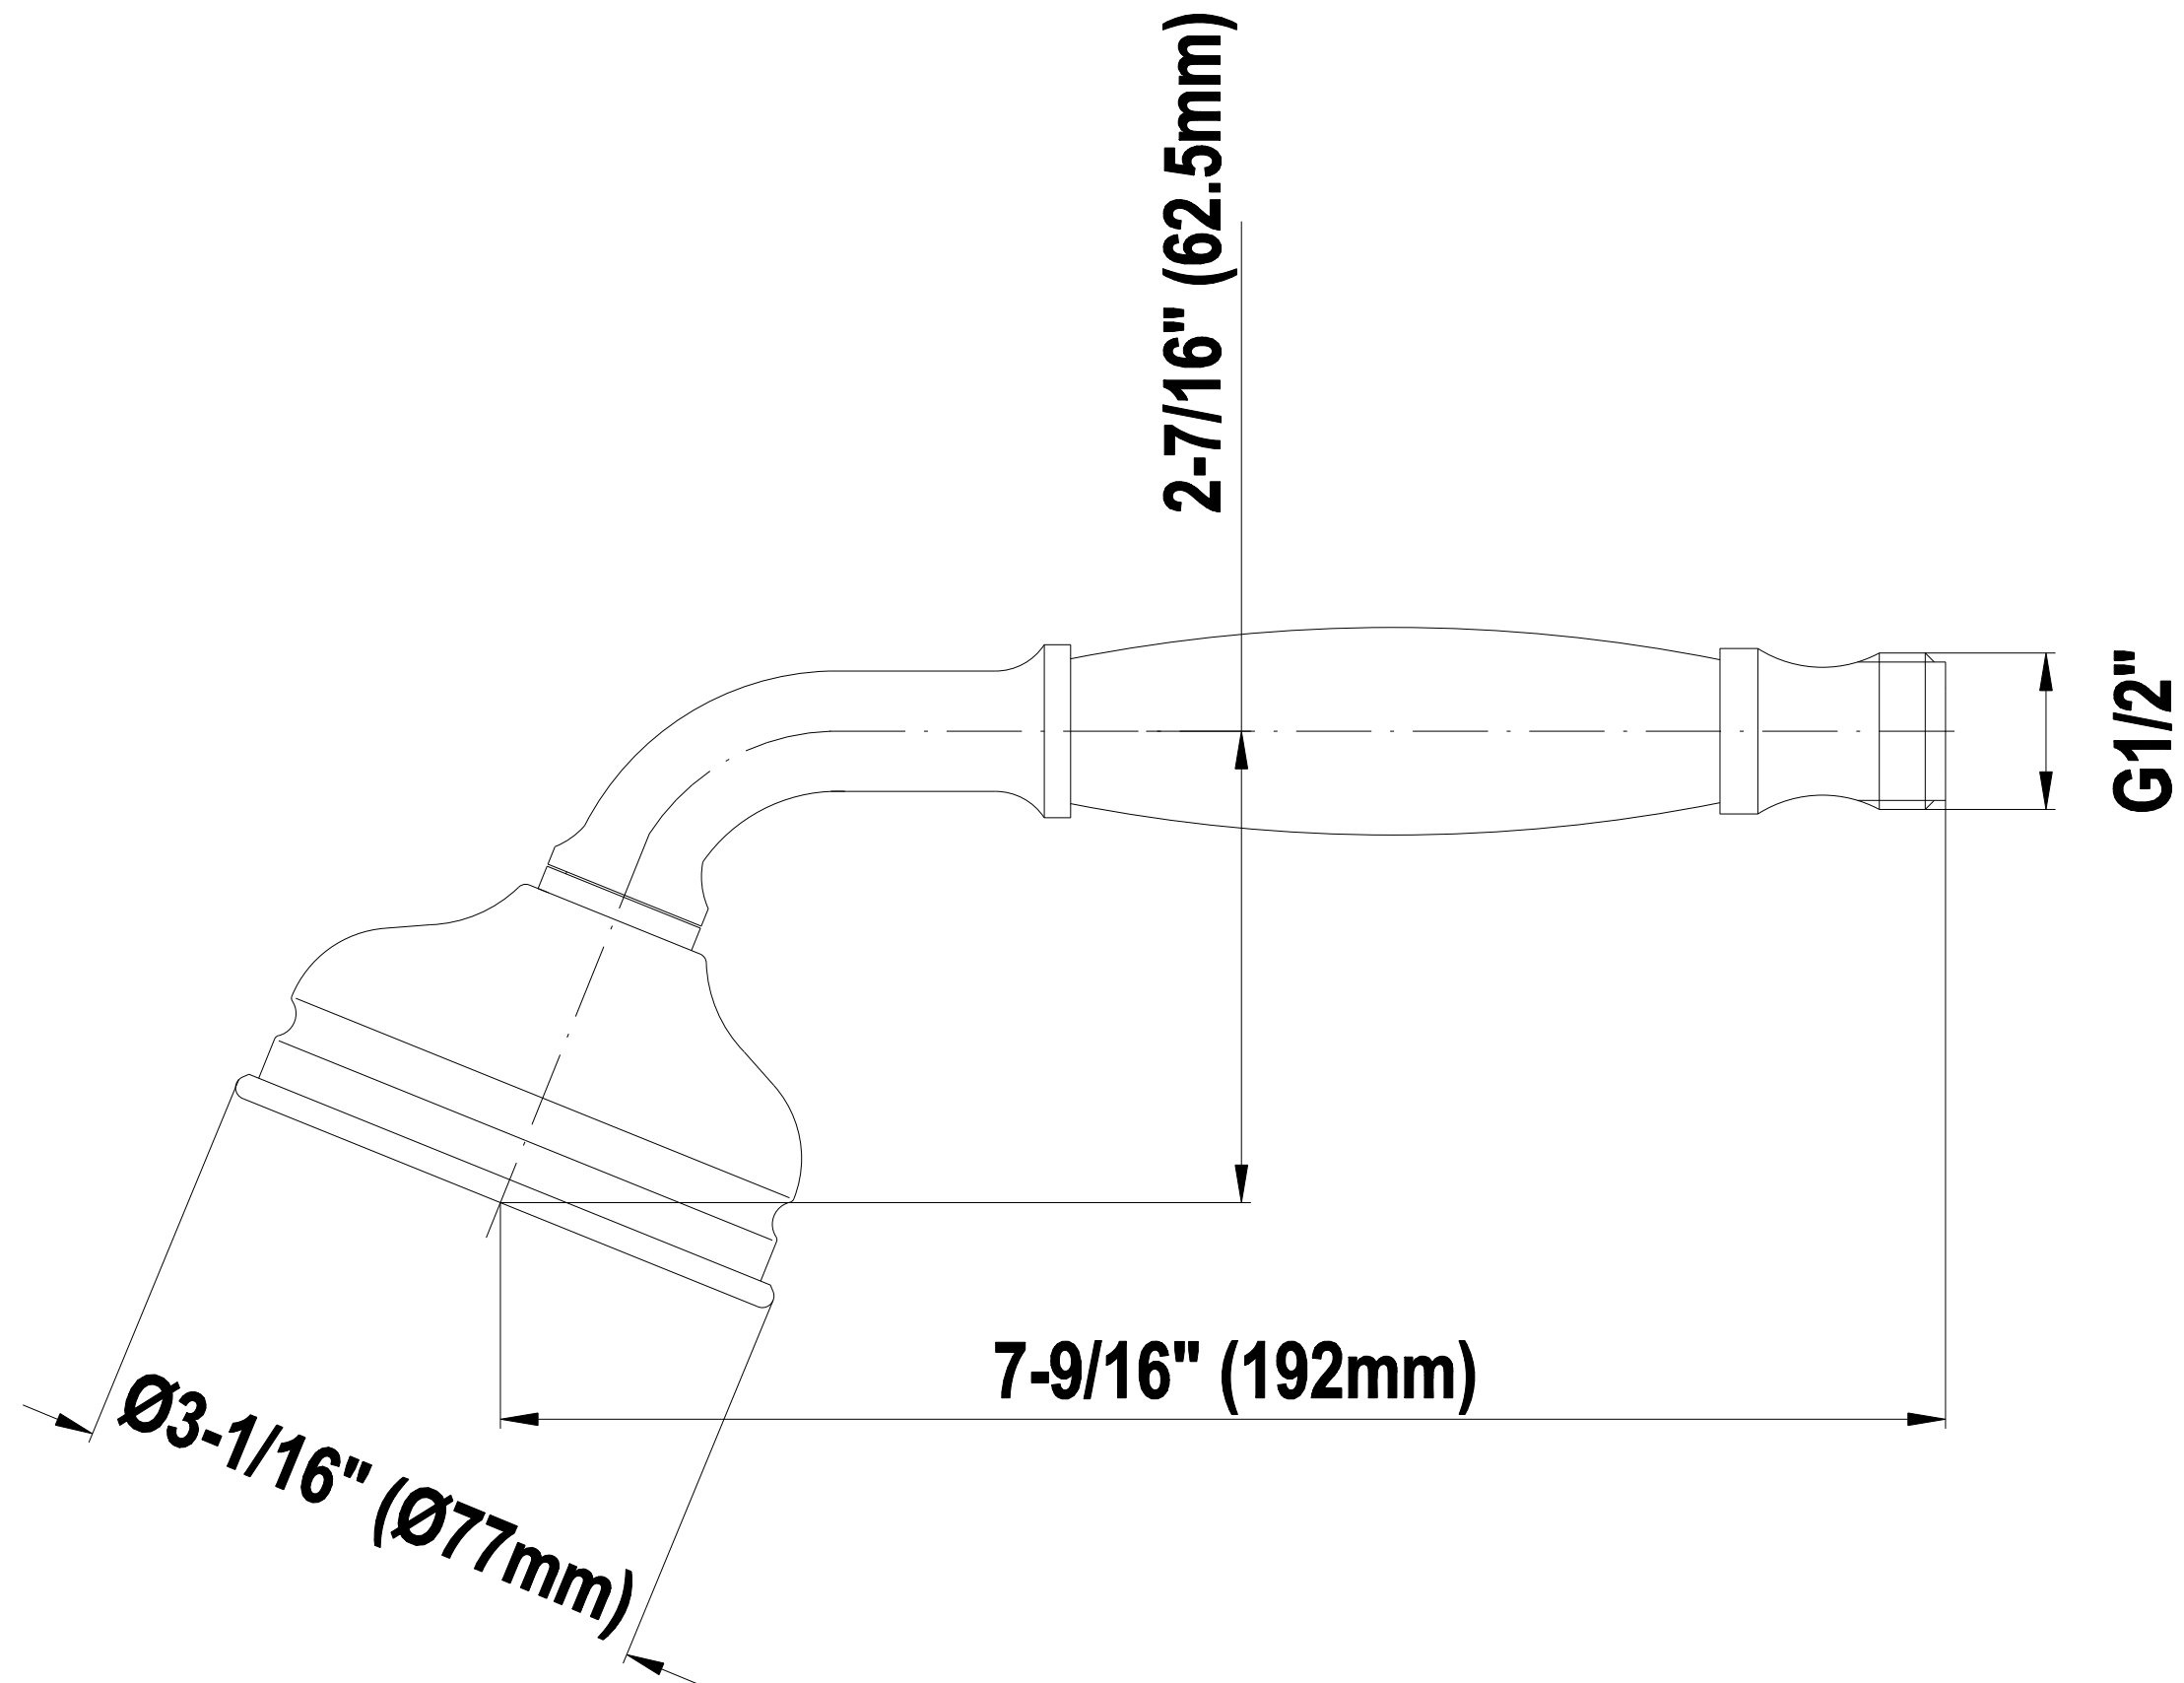

SHOWER
Canterbury Thermostatic Set
w/Body Sprays & Handshower
(Rough & Trim)
GA1.222B-LM15S

GRAFF®

Information

- 3/4" Thermostatic Valve
- 8" Showerhead with 11" Wall-Mount Arm & Flange
- Swivel Body Sprays (3 pieces)
- Handshower Set w/Wall Bracket and Wall Elbow
- Stop/Volume Control Valves (3 pieces)
- Showerhead Features No-Clog, Easy-Clean Spray Nozzles
- Optional Extension Kit
- 3/4" Thermostatic Rough Valve Flow Rate ~18 gpm @60 psi
- Flow Rates: showerhead ≤ 2.0 max gpm, handshower ≤ 1.5 max gpm

- Solid brass construction
- Smooth, all-metal handle
- Shower hose not included
- Handshower flow rate ≤ 1.5 max gpm
- CALGreen

Finishes

24K Gold

Olive Bronze

Polished
Chrome

Polished
Nickel

Steelnox®
(Satin Nickel)

Traditional Handshower G-8604

SHOWER
59" Shower Hose
G-8605

GRAFF®

Information

- Brass spiral flexible hose with conical nut

Finishes

24K Gold

Olive Bronze