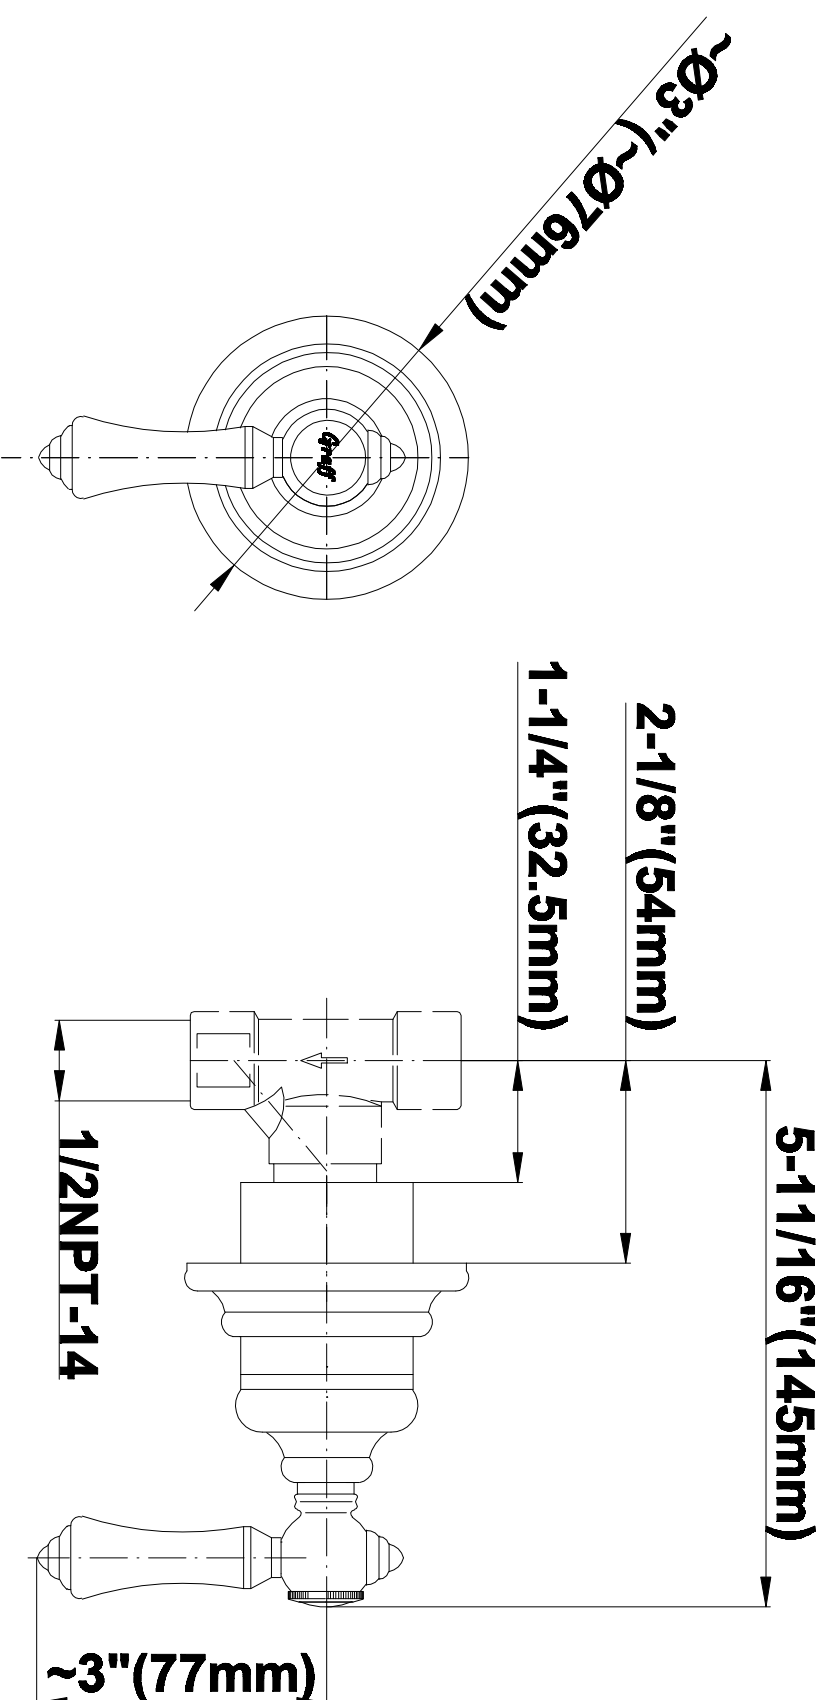

SHOWER
Canterbury Thermostatic Set
w/Body Sprays & Handshower
(Rough & Trim)
GA1.222B-LM15S

GRAFF®

Information

- 3/4" Thermostatic Valve
- 8" Showerhead with 11" Wall-Mount Arm & Flange
- Swivel Body Sprays (3 pieces)
- Handshower Set w/Wall Bracket and Wall Elbow
- Stop/Volume Control Valves (3 pieces)
- Showerhead Features No-Clog, Easy-Clean Spray Nozzles
- Optional Extension Kit
- 3/4" Thermostatic Rough Valve Flow Rate ~18 gpm @60 psi
- Flow Rates: showerhead ≤ 2.0 max gpm, handshower ≤ 1.5 max gpm

SHOWER
Rough
G-8005

GRAFF®

Information

- 18.4 gpm @ 60 psi
- 3/4" universal inlets/outlets with female threads
- Built-in service stops
- Complete serviceability from front of all units
- Supplied with protective plastic cover
- Thermostatic valve uses a paraffin wax cartridge

Polished
Chrome

Polished
Nickel

Steelnox®
(Satin Nickel)

G-8090

SHOWER
Traditional 8" Showerhead
G-8410

GRAFF®

Information

- Sunflower shape
- 112 no-clog, easy-clean rubber spray nozzles
- Metal ball-joint allows for showerhead angle adjustment
- Showerhead flow rate ≤ 1.8 max gpm
- Recommend use with ceiling shower arm
- Recommended for use at no more than 10 degrees tilt
- CALGreen