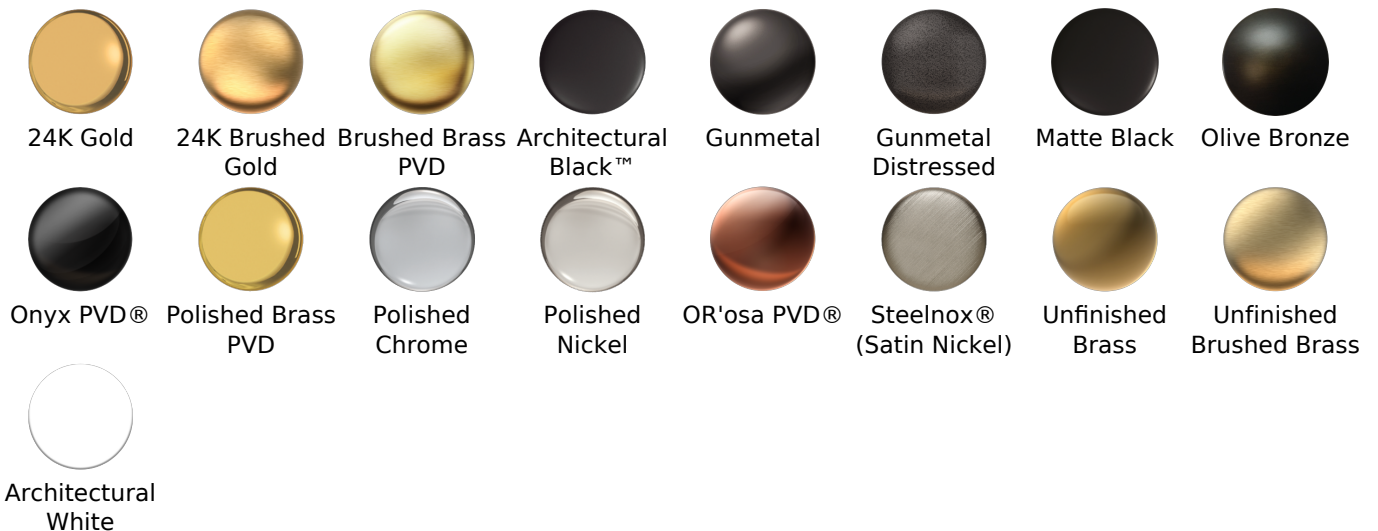

SHOWER
Thermostatic Rough Valve
G-8006

Information

- 12.9 gpm @ 60 psi
- 3/4" universal inlets
- Built-in service stops
- Stacking outlet feature
- Complete serviceability from front of all units
- Supplied with protective plastic cover
- CalGreen compliant dependent on functions

Finishes