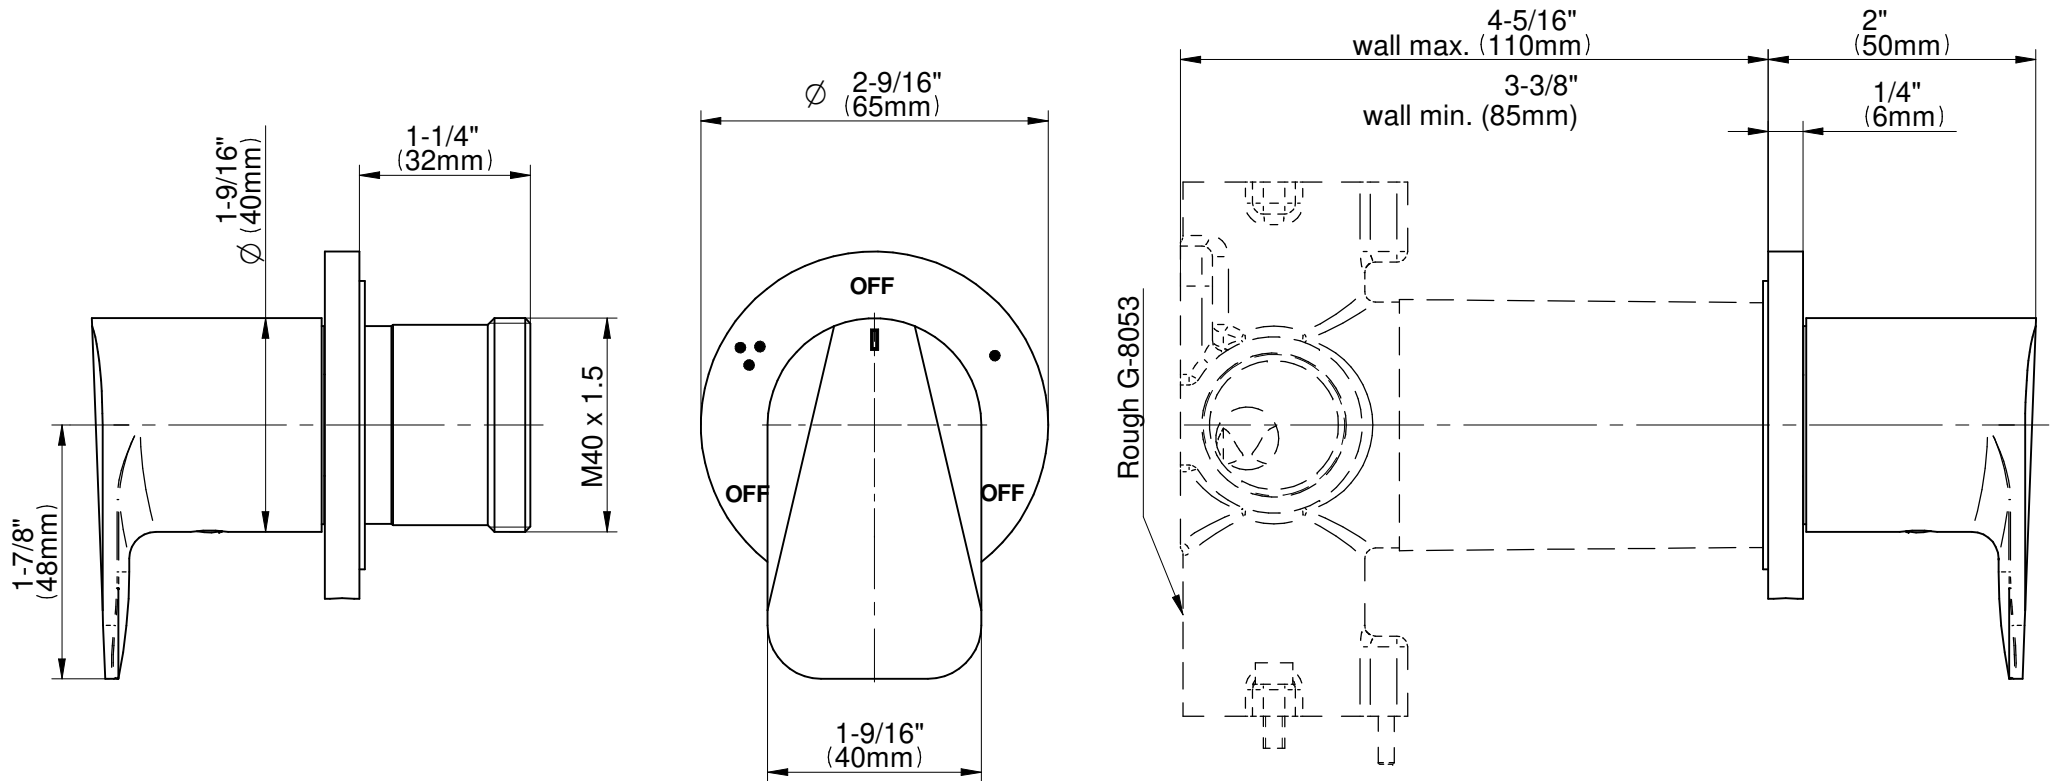

G-8069-LM59E1-T

Sento Series