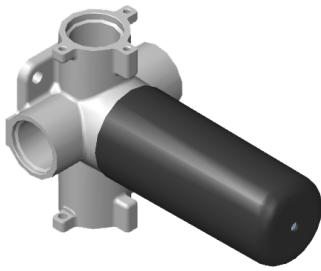

www.graff-faucets.com | phone: 800-954-4723

SHOWER
 Three-Way Diverter Control Valve
 WITH Off Function (No Pass-
 Through)
G-8053

Information

- ~11.4 gpm @ 60 psi
- 3/4" universal inlets/outlets with female threads
- Operates one function at a time
- Stacking inlet feature
- Supplied with protective plastic cover
- CALGreen compliant depending on functions

Finishes

Architectural
White

G-8053

M-Series

3-Way Diverter Control Valve WITH Off Function (No Pass-Through)

Product Features

- 3/4" universal inlets/outlets with female threads
- Stacking inlet feature
- Supplied with protective plastic cover
- CalGreen compliant dependent on functions