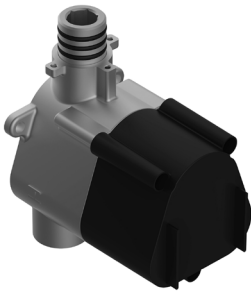

Unfinished Brushed Brass

Architectural White

G-8097-LM59E1-T

Sento Series

SHOWER
Thermostatic Rough Valve
G-8006

Information

- 12.9 gpm @ 60 psi
- 3/4" universal inlets
- Built-in service stops
- Stacking outlet feature
- Complete serviceability from front of all units
- Supplied with protective plastic cover
- CalGreen compliant dependent on functions

Finishes

G-8006

M-Series

3/4" Concealed Thermostatic Rough Valve

Product Features

- 12.9 gpm @ 60 psi
- 3/4" universal inlets
- Built-in service stops
- Stacking outlet feature
- Complete serviceability from front of all units
- Supplied with protective plastic cover
- CalGreen compliant dependent on functions