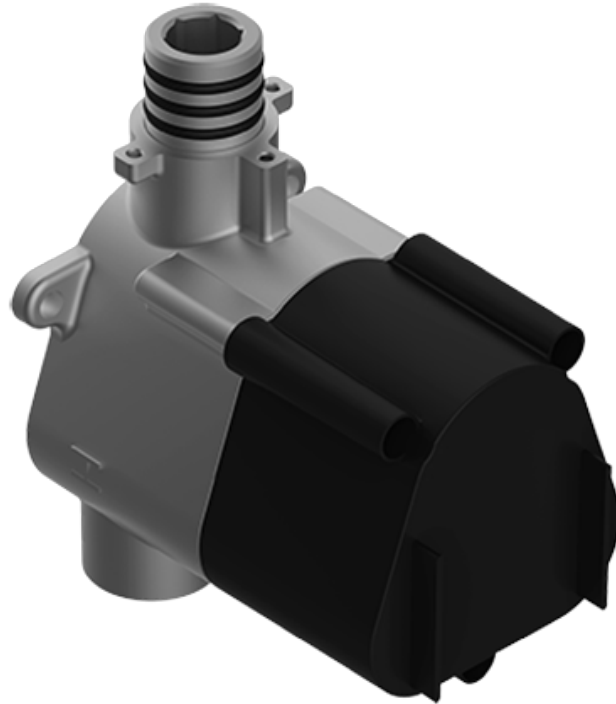

SHOWER
M-Series Thermostatic Shower
System - Tub and Shower with
Handshower
GL3.612ST-LM59E0

GRAFF®

Information

- 3/4" thermostatic valve and trim
- 3/4" stop/volume control valve and 3-way diverter valve and trims
- 8" showerhead with 12" wall-mounted shower arm
- Showerhead features no-clog, easy-clean spray nozzles
- Handshower set with wall-mounted slide bar and 59" hose (PVD finishes use 59" flex hose)
- 6" contemporary tub spout
- Optional extension kit
- Flow rates: showerhead \leq 1.8 max gpm, handshower \leq 1.5 max gpm
- ADA
- CALGreen

Unfinished Brushed Brass

Architectural White

G-8097-LM59E1-T

Sento Series

SHOWER
Thermostatic Rough Valve
G-8006

Information

- 12.9 gpm @ 60 psi
- 3/4" universal inlets
- Built-in service stops
- Stacking outlet feature
- Complete serviceability from front of all units
- Supplied with protective plastic cover
- CalGreen compliant dependent on functions

Finishes

G-8006

M-Series

3/4" Concealed Thermostatic Rough Valve

Product Features

- 12.9 gpm @ 60 psi
- 3/4" universal inlets
- Built-in service stops
- Stacking outlet feature
- Complete serviceability from front of all units
- Supplied with protective plastic cover
- CalGreen compliant dependent on functions