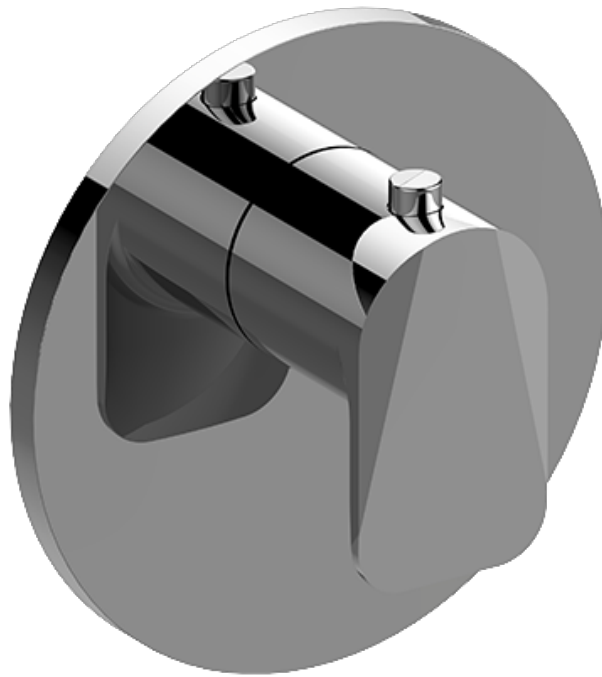

SHOWER
M-Series Thermostatic Shower
System - Tub and Shower with
Handshower
GL3.612ST-LM59E0

GRAFF®

Information

- 3/4" thermostatic valve and trim
- 3/4" stop/volume control valve and 3-way diverter valve and trims
- 8" showerhead with 12" wall-mounted shower arm
- Showerhead features no-clog, easy-clean spray nozzles
- Handshower set with wall-mounted slide bar and 59" hose (PVD finishes use 59" flex hose)
- 6" contemporary tub spout
- Optional extension kit
- Flow rates: showerhead \leq 1.8 max gpm, handshower \leq 1.5 max gpm
- ADA
- CALGreen

SHOWER
M-Series Thermostatic Valve Trim
with Handle

Information

- Single metal handle
- Decorative trim plate
- Use with G-8006 Thermostatic Rough Valve
- ADA

Finishes

24K Gold

24K Brushed
Gold

Brushed Brass
PVD