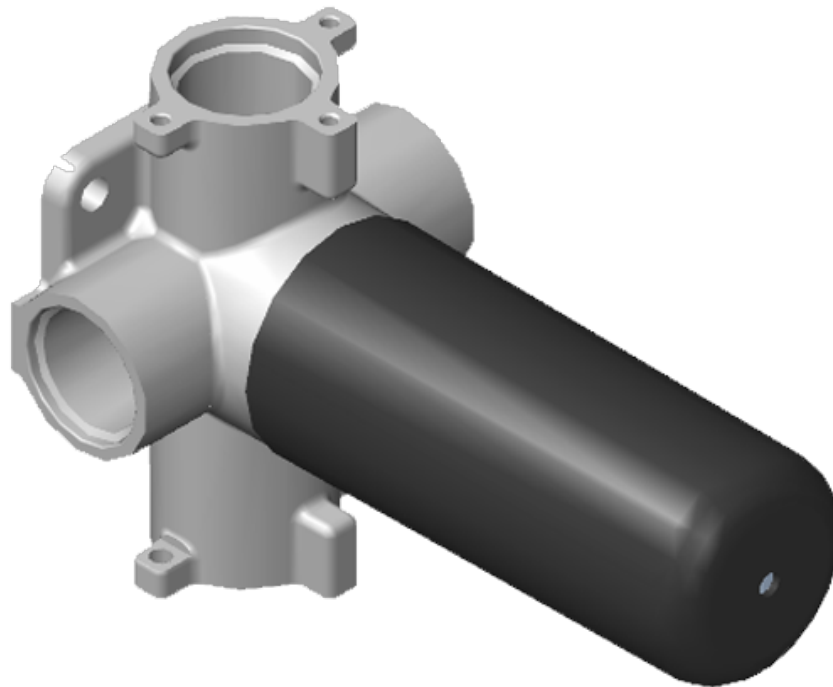

Finishes

G-8006

M-Series

3/4" Concealed Thermostatic Rough Valve

Product Features

- 12.9 gpm @ 60 psi
- 3/4" universal inlets
- Built-in service stops
- Stacking outlet feature
- Complete serviceability from front of all units
- Supplied with protective plastic cover
- CalGreen compliant dependent on functions

www.graff-faucets.com | phone: 800-954-4723

SHOWER
 Three-Way Diverter Control Valve
 WITH Off Function (No Pass-
 Through)
G-8053

Information

- ~11.4 gpm @ 60 psi
- 3/4" universal inlets/outlets with female threads
- Operates one function at a time
- Stacking inlet feature
- Supplied with protective plastic cover
- CALGreen compliant depending on functions

Finishes

Architectural
White

G-8053

M-Series

3-Way Diverter Control Valve WITH Off Function (No Pass-Through)

Product Features

- 3/4" universal inlets/outlets with female threads
- Stacking inlet feature
- Supplied with protective plastic cover
- CalGreen compliant dependent on functions