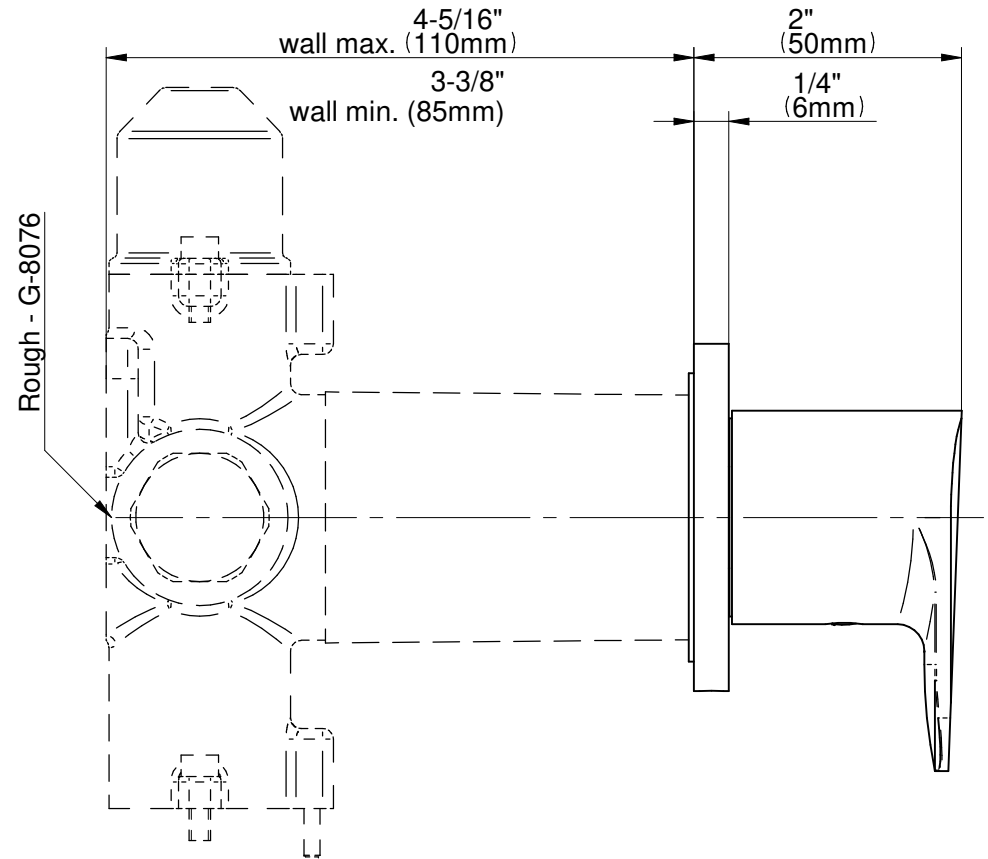

G-8097-LM59E1-T

Sento Series