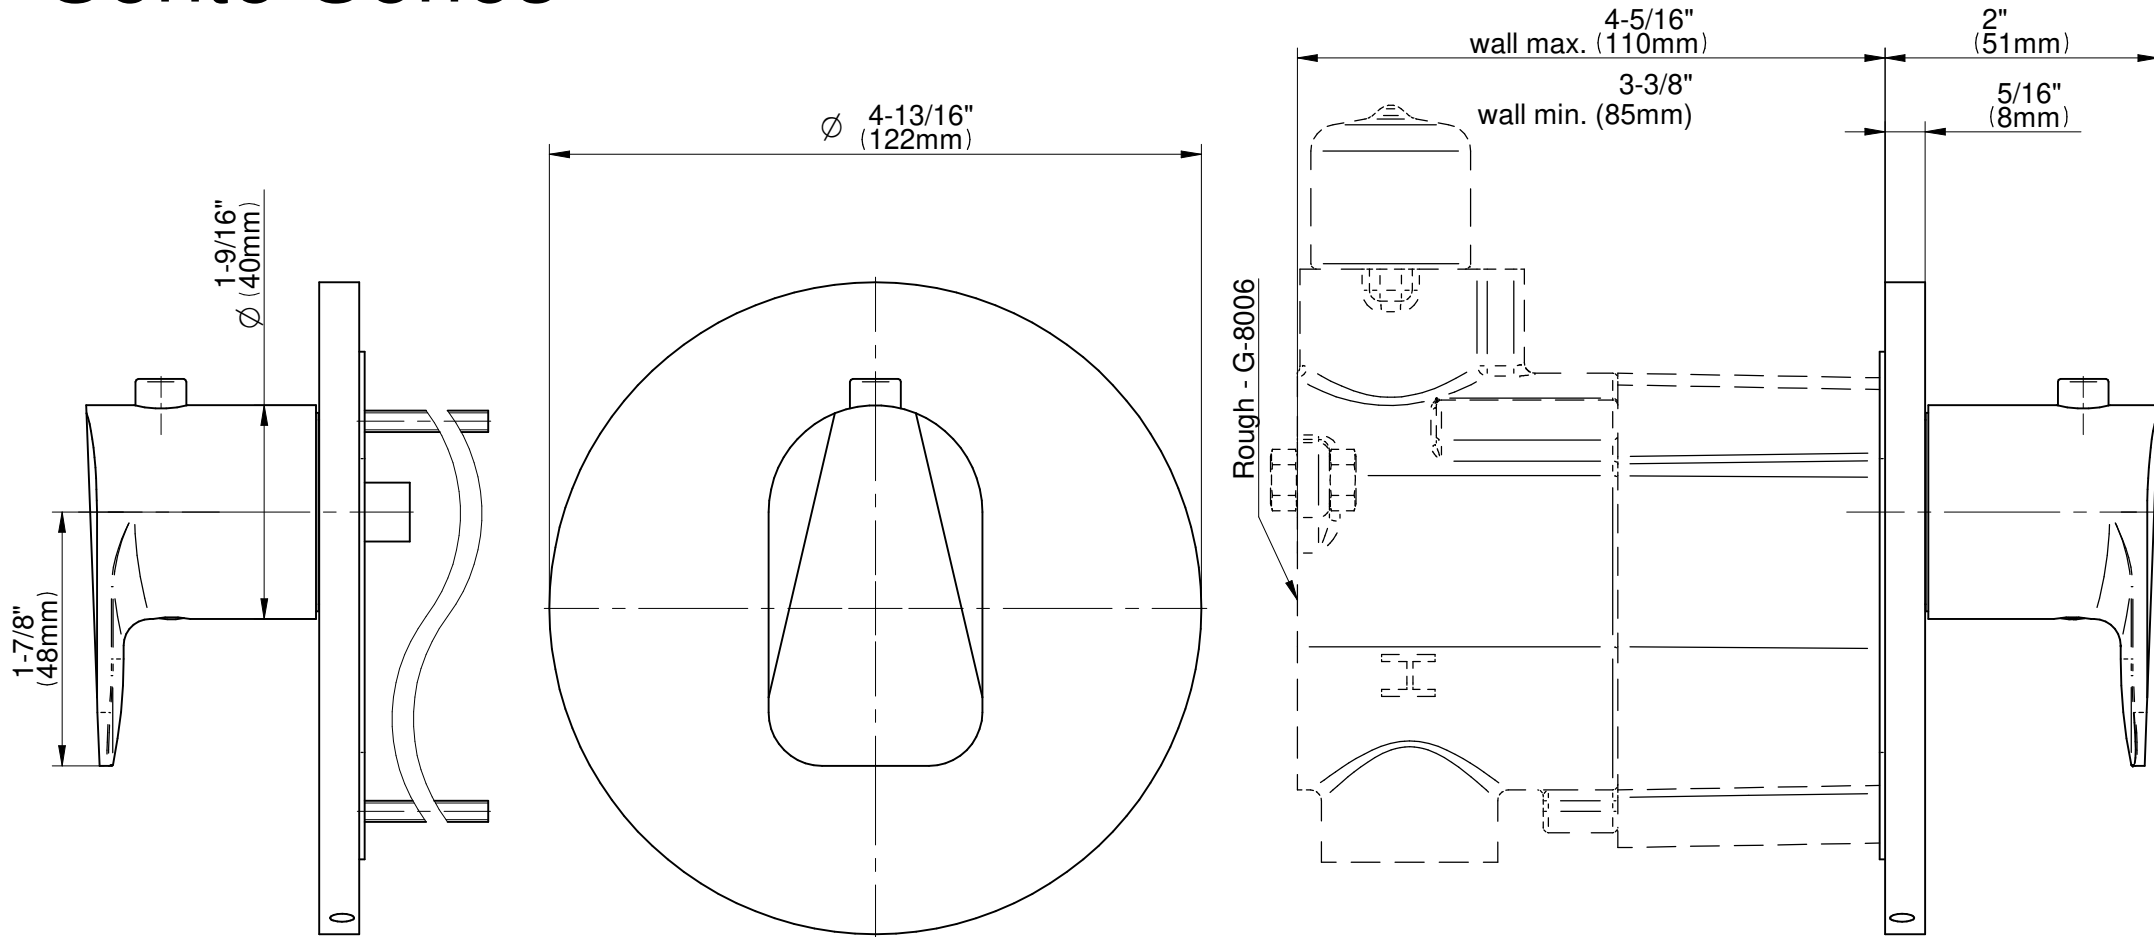

SHOWER
M-Series Thermostatic Shower
System - Tub and Shower with
Handshower
GL3.612ST-LM59E0

GRAFF®

Information

- 3/4" thermostatic valve and trim
- 3/4" stop/volume control valve and 3-way diverter valve and trims
- 8" showerhead with 12" wall-mounted shower arm
- Showerhead features no-clog, easy-clean spray nozzles
- Handshower set with wall-mounted slide bar and 59" hose (PVD finishes use 59" flex hose)
- 6" contemporary tub spout
- Optional extension kit
- Flow rates: showerhead \leq 1.8 max gpm, handshower \leq 1.5 max gpm
- ADA
- CALGreen

SHOWER
M-Series 3-Way Diverter Valve
Trim with Handle

GRAFF®

Information

- Single metal handle
- Decorative trim plate
- Use with G-8053 3-Way Diverter Control Valve WITH Off Function
- Available Spring 2019 - call for earlier availability
- ADA