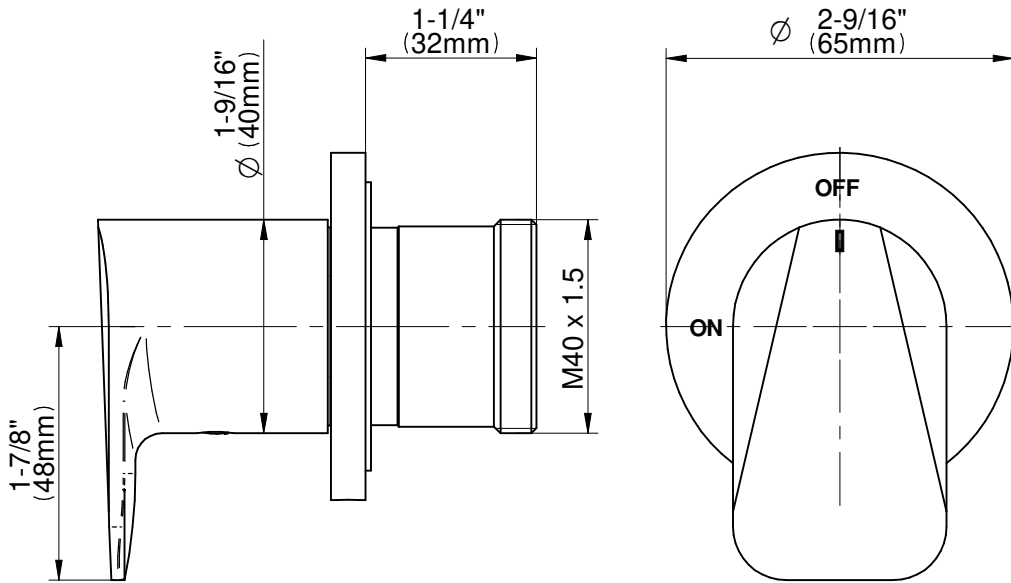

G-8097-LM59E1-T

Sento Series