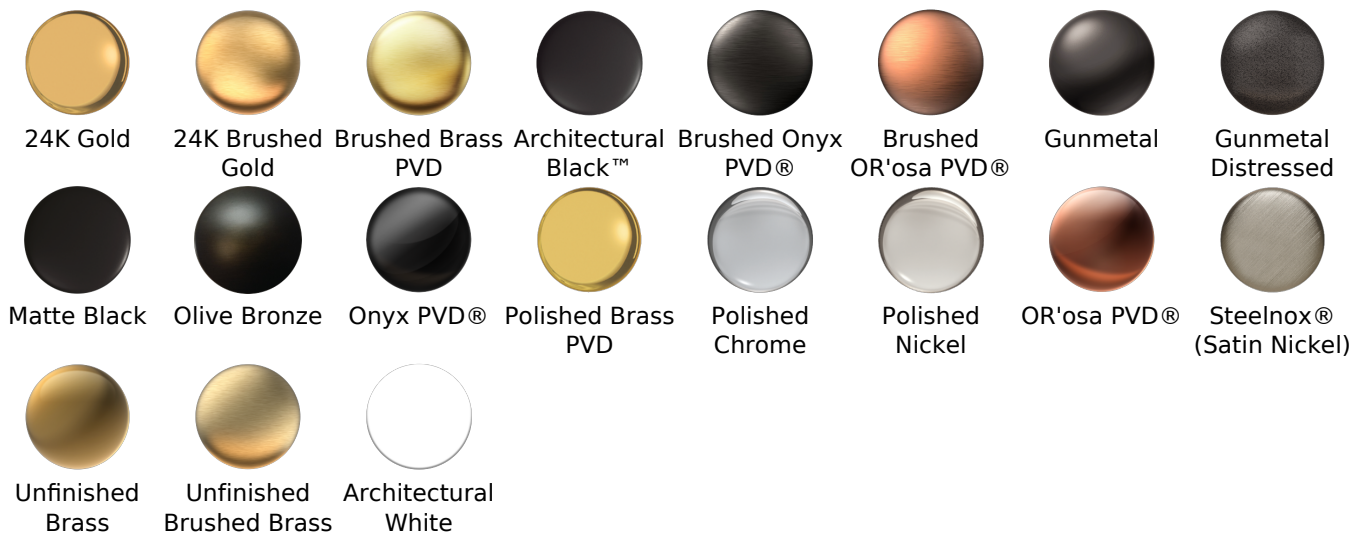

SHOWER
8" Round Brass Showerhead
G-8449

GRAFF®

Information

- 1/4" thick
- 169 no-clog, easy-clean rubber spray nozzles
- Recommended use with ceiling shower arm
- Recommended for use at no more than 10 degrees tilt
- Showerhead flow rate ≤ 1.8 max gpm
- CALGreen

Finishes