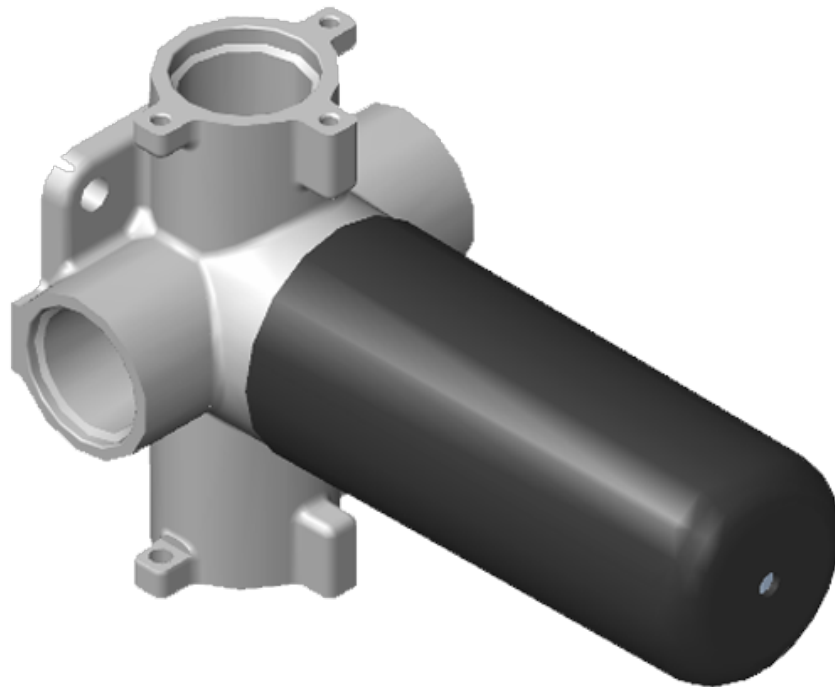

SHOWER
M-Series Thermostatic Shower
System - Tub and Shower with
Handshower
GL3.612WT-LM58E0

GRAFF®

Information

- 3/4" thermostatic valve and trim
- 3/4" stop/volume control and 3-way diverter valve
- 8" showerhead with 12" wall-mounted shower arm
- Showerhead features no-clog, easy-clean spray nozzles
- Handshower set with wall-mounted slide bar and 59" hose (PVD finishes use 59" flex hose)
- 6" contemporary tub spout
- Optional extension kit
- Flow rates: showerhead ≤ 1.8 max gpm, handshower ≤ 1.5 max gpm
- ADA
- CALGreen

Finishes

G-8006

M-Series

3/4" Concealed Thermostatic Rough Valve

Product Features

- 12.9 gpm @ 60 psi
- 3/4" universal inlets
- Built-in service stops
- Stacking outlet feature
- Complete serviceability from front of all units
- Supplied with protective plastic cover
- CalGreen compliant dependent on functions

www.graff-faucets.com | phone: 800-954-4723

SHOWER
 Three-Way Diverter Control Valve
 WITH Off Function (No Pass-
 Through)
G-8053

Information

- ~11.4 gpm @ 60 psi
- 3/4" universal inlets/outlets with female threads
- Operates one function at a time
- Stacking inlet feature
- Supplied with protective plastic cover
- CALGreen compliant depending on functions

Finishes

Unfinished Unfinished Architectural
Brass Brushed Brass White

G-8053

M-Series

3-Way Diverter Control Valve WITH Off Function (No Pass-Through)

Product Features

- 3/4" universal inlets/outlets with female threads
- Stacking inlet feature
- Supplied with protective plastic cover
- CalGreen compliant dependent on functions