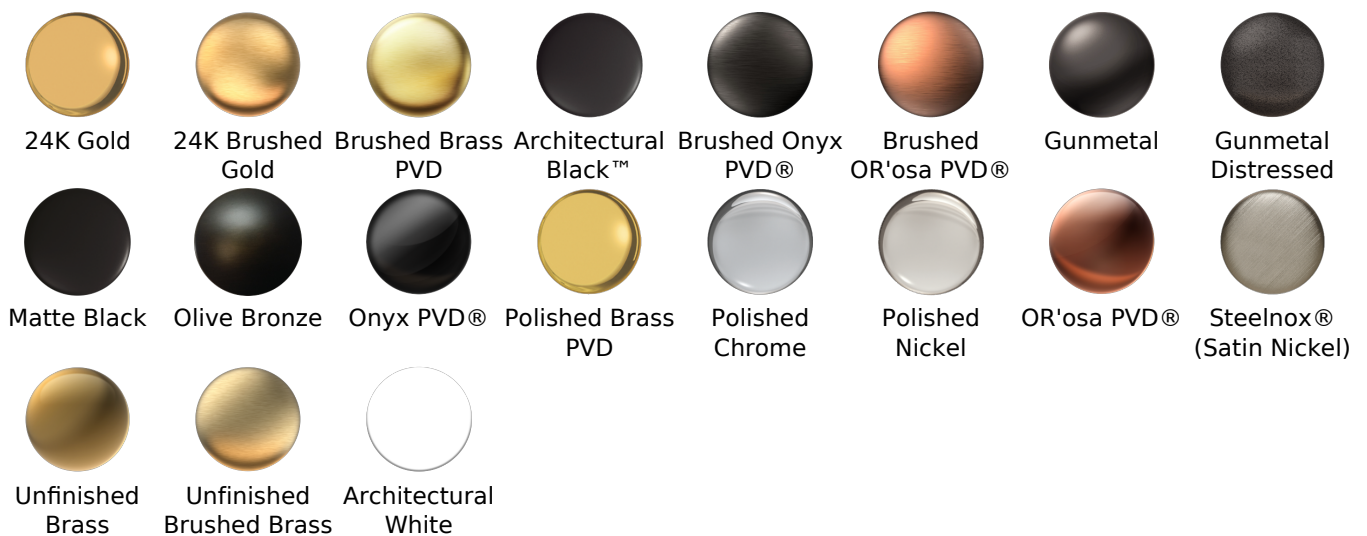

Warranty

- Limited lifetime warranty

For complete warranty information go to www.graff-designs.com/en-nam/warranty

Available Finishes

- Polished Chrome
G-8605-PC
- Polished Nickel
G-8605-PN
- Brushed Nickel
G-8605-BNi
- Unfinished Brushed Brass*
G-8605-UBB*
- Unfinished Brass*
G-8605-UB*
- Matte Black*
G-8605-MBK*
- Architectural Black*
G-8605-BK*
- Architectural White*
G-8605-WT*
- Olive Brass*
G-8605-OB*
- Gunmetal*
G-8605-GM*
- Vintage Brushed Brass*
G-8605-VBB*
- Steelnox (Satin Nickel)
G-8605-SN
- 24K Brushed Gold*
G-8605-BAU*
- 24K Gold*
G-8605-AU*
- Gunmetal Distressed*
G-8605-GMD*

* Special order finish- call for availability

SHOWER
 Contemporary Round Wall Supply
 Elbow
G-8613

Information

- 1/2" NPT female thread inlet

Finishes

G-8613

Shower Components

Contemporary Round Wall Supply Elbow