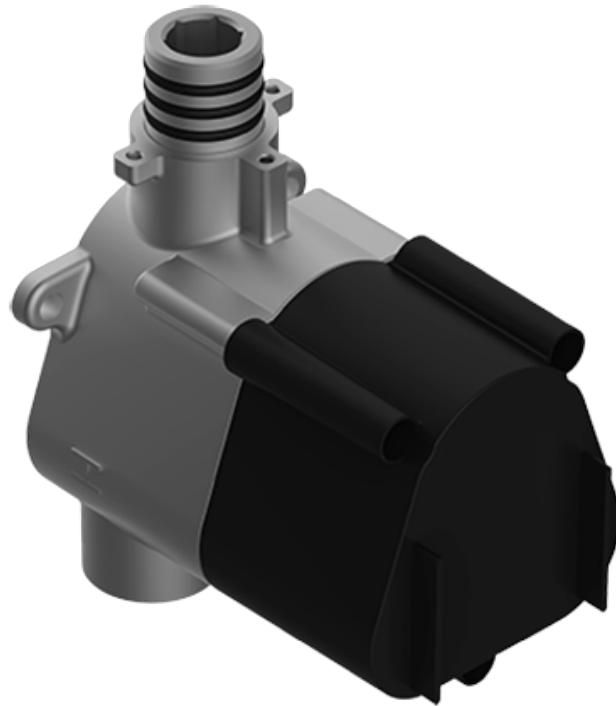

SHOWER
M-Series Thermostatic Shower
System - Tub and Shower with
Handshower
GL3.612WT-LM58E0

GRAFF®

Information

- 3/4" thermostatic valve and trim
- 3/4" stop/volume control and 3-way diverter valve
- 8" showerhead with 12" wall-mounted shower arm
- Showerhead features no-clog, easy-clean spray nozzles
- Handshower set with wall-mounted slide bar and 59" hose (PVD finishes use 59" flex hose)
- 6" contemporary tub spout
- Optional extension kit
- Flow rates: showerhead ≤ 1.8 max gpm, handshower ≤ 1.5 max gpm
- ADA
- CALGreen

SHOWER
Sento M-Series Valve Trim with
Three Handles

GRAFF®

Information

- Three metal handles
- Decorative trim plate
- Use with M-Series rough valves
- ADA

Finishes

G-8056-LM58E0-T

Sento Series

SHOWER
Thermostatic Rough Valve
G-8006

Finishes

G-8006

M-Series

3/4" Concealed Thermostatic Rough Valve

Product Features

- 12.9 gpm @ 60 psi
- 3/4" universal inlets
- Built-in service stops
- Stacking outlet feature
- Complete serviceability from front of all units
- Supplied with protective plastic cover
- CalGreen compliant dependent on functions

www.graff-faucets.com | phone: 800-954-4723

SHOWER
 Three-Way Diverter Control Valve
 WITH Off Function (No Pass-
 Through)
G-8053

Information

- ~11.4 gpm @ 60 psi
- 3/4" universal inlets/outlets with female threads
- Operates one function at a time
- Stacking inlet feature
- Supplied with protective plastic cover
- CALGreen compliant depending on functions