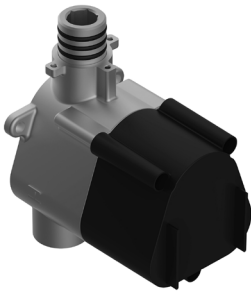

SHOWER
M-Series Thermostatic Shower
System - Tub and Shower with
Handshower
GL3.612WT-LM58E0

GRAFF®

Information

- 3/4" thermostatic valve and trim
- 3/4" stop/volume control and 3-way diverter valve
- 8" showerhead with 12" wall-mounted shower arm
- Showerhead features no-clog, easy-clean spray nozzles
- Handshower set with wall-mounted slide bar and 59" hose (PVD finishes use 59" flex hose)
- 6" contemporary tub spout
- Optional extension kit
- Flow rates: showerhead ≤ 1.8 max gpm, handshower ≤ 1.5 max gpm
- ADA
- CALGreen

SHOWER
Sento M-Series Valve Trim with
Three Handles

GRAFF®

Information

- Three metal handles
- Decorative trim plate
- Use with M-Series rough valves
- ADA

Finishes

G-8056-LM58E0-T

Sento Series

SHOWER
Thermostatic Rough Valve
G-8006

Finishes

G-8006

M-Series

3/4" Concealed Thermostatic Rough Valve

Product Features

- 12.9 gpm @ 60 psi
- 3/4" universal inlets
- Built-in service stops
- Stacking outlet feature
- Complete serviceability from front of all units
- Supplied with protective plastic cover
- CalGreen compliant dependent on functions

www.graff-faucets.com | phone: 800-954-4723

SHOWER
 Three-Way Diverter Control Valve
 WITH Off Function (No Pass-
 Through)
G-8053

Information

- ~11.4 gpm @ 60 psi
- 3/4" universal inlets/outlets with female threads
- Operates one function at a time
- Stacking inlet feature
- Supplied with protective plastic cover
- CALGreen compliant depending on functions