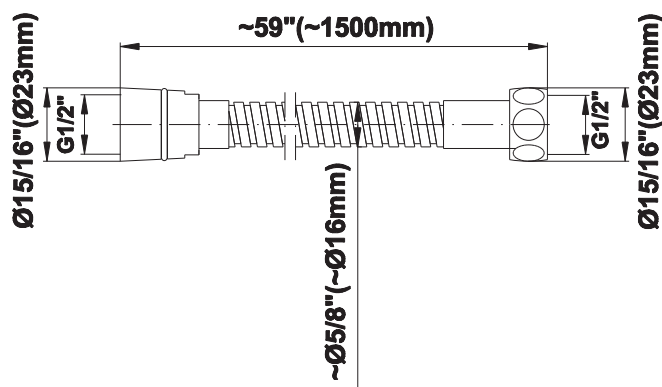

SHOWER
M-Series Thermostatic Shower
System - Tub and Shower with
Handshower
GL3.612WT-LM58E0

GRAFF®

Information

- 3/4" thermostatic valve and trim
- 3/4" stop/volume control and 3-way diverter valve
- 8" showerhead with 12" wall-mounted shower arm
- Showerhead features no-clog, easy-clean spray nozzles
- Handshower set with wall-mounted slide bar and 59" hose (PVD finishes use 59" flex hose)
- 6" contemporary tub spout
- Optional extension kit
- Flow rates: showerhead ≤ 1.8 max gpm, handshower ≤ 1.5 max gpm
- ADA
- CALGreen

* Special order finish- call for availability

SHOWER
 Contemporary Round Wall Supply
 Elbow
G-8613

Information

- 1/2" NPT female thread inlet

Finishes

G-8613

Shower Components

Contemporary Round Wall Supply Elbow