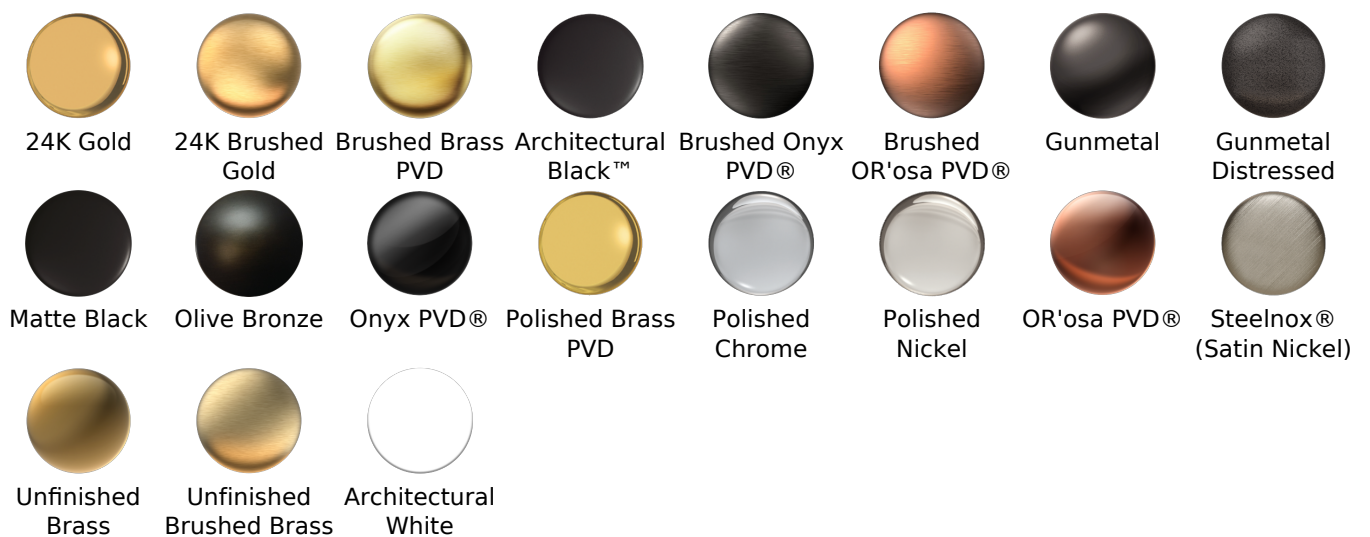

SHOWER
Sento M-Series Valve Trim with
Three Handles

GRAFF®

Information

- Three metal handles
- Decorative trim plate
- Use with M-Series rough valves
- ADA

Finishes

G-8056-LM58E0-T

Sento Series

SHOWER
Thermostatic Rough Valve
G-8006