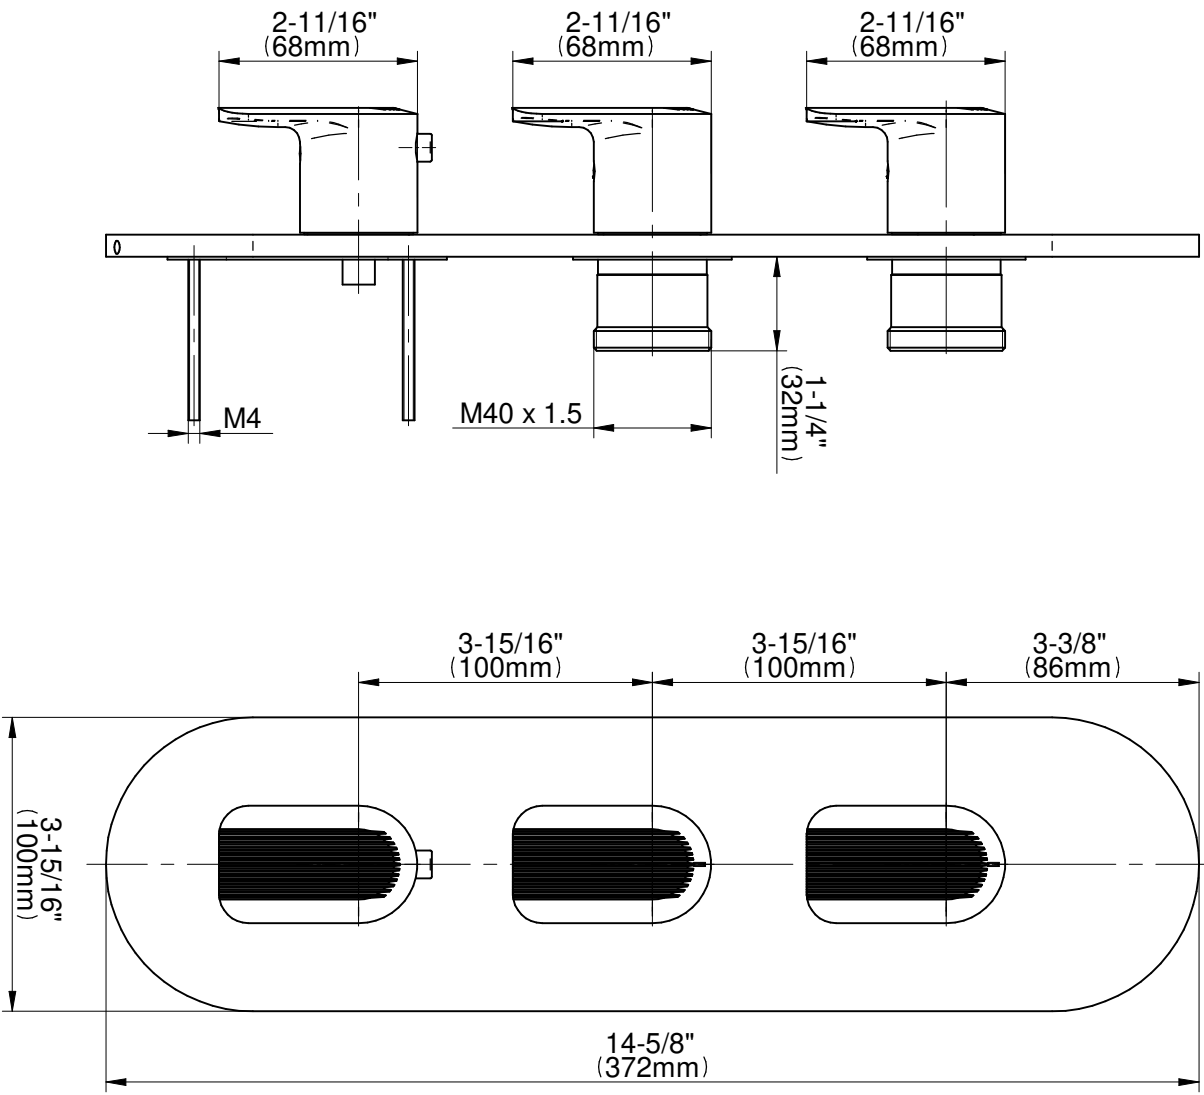

SHOWER
M-Series Thermostatic Shower
System - Tub and Shower with
Handshower
GL3.612WT-LM58E0

GRAFF®

Information

- 3/4" thermostatic valve and trim
- 3/4" stop/volume control and 3-way diverter valve
- 8" showerhead with 12" wall-mounted shower arm
- Showerhead features no-clog, easy-clean spray nozzles
- Handshower set with wall-mounted slide bar and 59" hose (PVD finishes use 59" flex hose)
- 6" contemporary tub spout
- Optional extension kit
- Flow rates: showerhead ≤ 1.8 max gpm, handshower ≤ 1.5 max gpm
- ADA
- CALGreen

SHOWER
Sento M-Series Valve Trim with
Three Handles

GRAFF®

Information

- Three metal handles
- Decorative trim plate
- Use with M-Series rough valves
- ADA

Finishes

G-8056-LM58E0-T

Sento Series

SHOWER
Thermostatic Rough Valve
G-8006