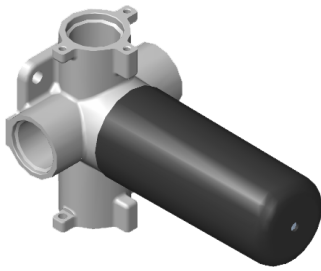

SHOWER
M-Series Thermostatic Shower
System - Tub and Shower with
Handshower
GL3.612WT-LM58E0

GRAFF®

Information

- 3/4" thermostatic valve and trim
- 3/4" stop/volume control and 3-way diverter valve
- 8" showerhead with 12" wall-mounted shower arm
- Showerhead features no-clog, easy-clean spray nozzles
- Handshower set with wall-mounted slide bar and 59" hose (PVD finishes use 59" flex hose)
- 6" contemporary tub spout
- Optional extension kit
- Flow rates: showerhead ≤ 1.8 max gpm, handshower ≤ 1.5 max gpm
- ADA
- CALGreen

Finishes

G-8006

M-Series

3/4" Concealed Thermostatic Rough Valve

Product Features

- 12.9 gpm @ 60 psi
- 3/4" universal inlets
- Built-in service stops
- Stacking outlet feature
- Complete serviceability from front of all units
- Supplied with protective plastic cover
- CalGreen compliant dependent on functions

www.graff-faucets.com | phone: 800-954-4723

SHOWER
 Three-Way Diverter Control Valve
 WITH Off Function (No Pass-
 Through)
G-8053

Information

- ~11.4 gpm @ 60 psi
- 3/4" universal inlets/outlets with female threads
- Operates one function at a time
- Stacking inlet feature
- Supplied with protective plastic cover
- CALGreen compliant depending on functions

Finishes

Unfinished Unfinished Architectural
Brass Brushed Brass White

G-8053

M-Series

3-Way Diverter Control Valve WITH Off Function (No Pass-Through)

Product Features

- 3/4" universal inlets/outlets with female threads
- Stacking inlet feature
- Supplied with protective plastic cover
- CalGreen compliant dependent on functions