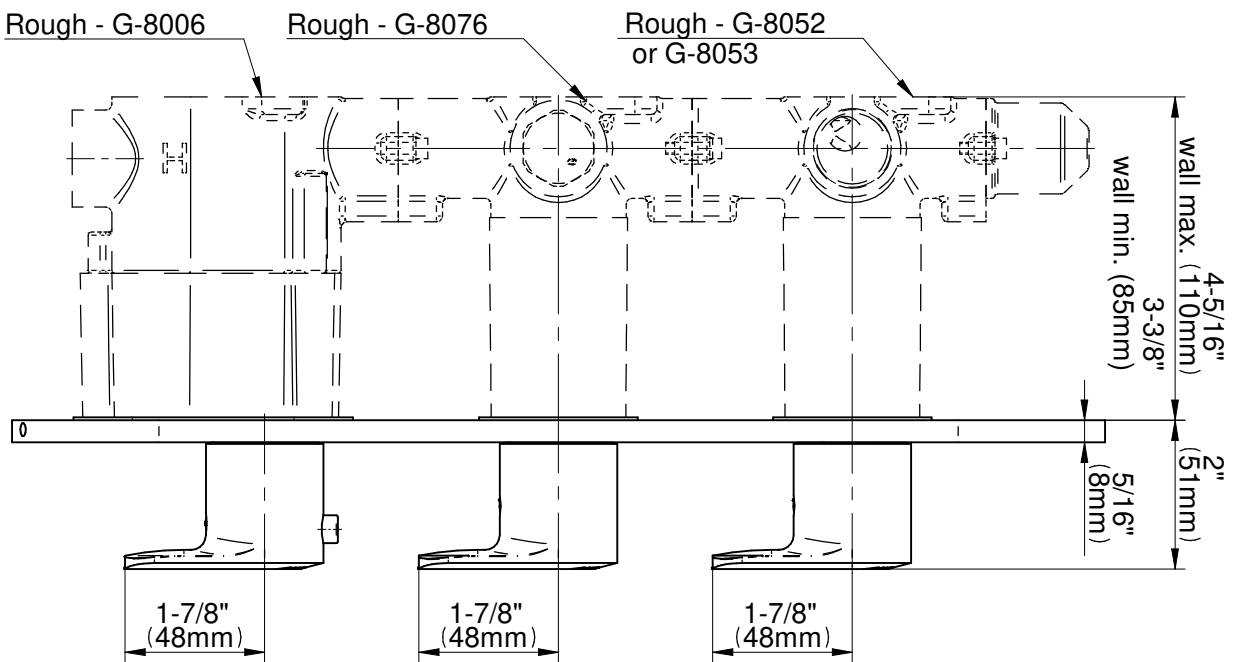

SHOWER
M-Series Thermostatic Shower
System - Tub and Shower with
Handshower
GL3.612WT-LM58E0

GRAFF®

Information

- 3/4" thermostatic valve and trim
- 3/4" stop/volume control and 3-way diverter valve
- 8" showerhead with 12" wall-mounted shower arm
- Showerhead features no-clog, easy-clean spray nozzles
- Handshower set with wall-mounted slide bar and 59" hose (PVD finishes use 59" flex hose)
- 6" contemporary tub spout
- Optional extension kit
- Flow rates: showerhead ≤ 1.8 max gpm, handshower ≤ 1.5 max gpm
- ADA
- CALGreen

SHOWER
Sento M-Series Valve Trim with
Three Handles

GRAFF®

Information

- Three metal handles
- Decorative trim plate
- Use with M-Series rough valves
- ADA

Finishes

G-8056-LM58E0-T

Sento Series

SHOWER
Thermostatic Rough Valve
G-8006