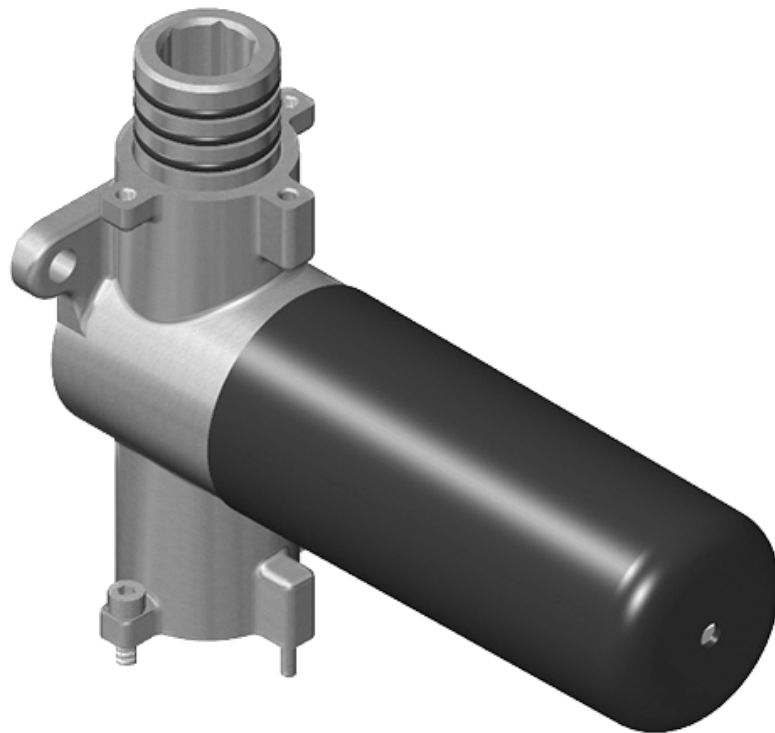

Finishes

G-8006

M-Series

3/4" Concealed Thermostatic Rough Valve

Product Features

- 12.9 gpm @ 60 psi
- 3/4" universal inlets
- Built-in service stops
- Stacking outlet feature
- Complete serviceability from front of all units
- Supplied with protective plastic cover
- CalGreen compliant dependent on functions

www.graff-faucets.com | phone: 800-954-4723

SHOWER
 Three-Way Diverter Control Valve
 WITH Off Function (No Pass-
 Through)
G-8053

Information

- ~11.4 gpm @ 60 psi
- 3/4" universal inlets/outlets with female threads
- Operates one function at a time
- Stacking inlet feature
- Supplied with protective plastic cover
- CALGreen compliant depending on functions

Finishes

Unfinished Unfinished Architectural
Brass Brushed Brass White

G-8053

M-Series

3-Way Diverter Control Valve WITH Off Function (No Pass-Through)

Product Features

- 3/4" universal inlets/outlets with female threads
- Stacking inlet feature
- Supplied with protective plastic cover
- CalGreen compliant dependent on functions

www.graff-faucets.com | phone: 800-954-4723

SHOWER
 Stop/Volume Control Rough Valve
G-8077

Information

- 18.1 gpm @ 60 psi
- 3/4" universal inlets/outlets with female threads
- Stacking inlet and outlet feature
- Supplied with protective plastic cover
- CalGreen compliant dependent on functions