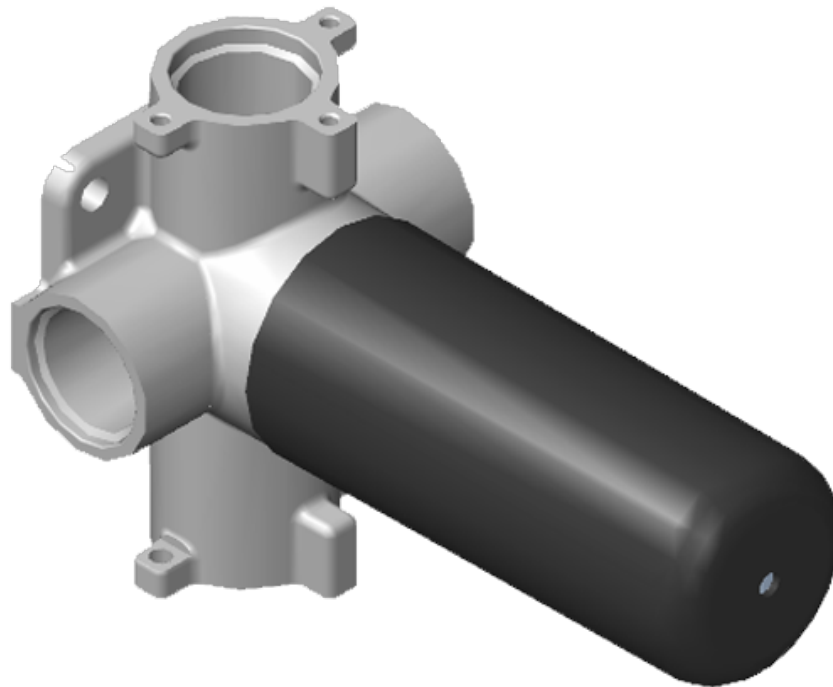

OR'osa PVD®

Architectural
White

G-8043-SH-T

Thermostatic Valve -Trim - M-Series

GRAFF[®]
CUTTING EDGE DESIGN

SHOWER
 Three-Way Diverter Control Valve
 WITH Off Function (No Pass-
 Through)
G-8053

Information

Finishes

Architectural
White

G-8053

M-Series

3-Way Diverter Control Valve WITH Off Function (No Pass-Through)

Product Features

- 3/4" universal inlets/outlets with female threads
- Stacking inlet feature
- Supplied with protective plastic cover
- CalGreen compliant dependent on functions