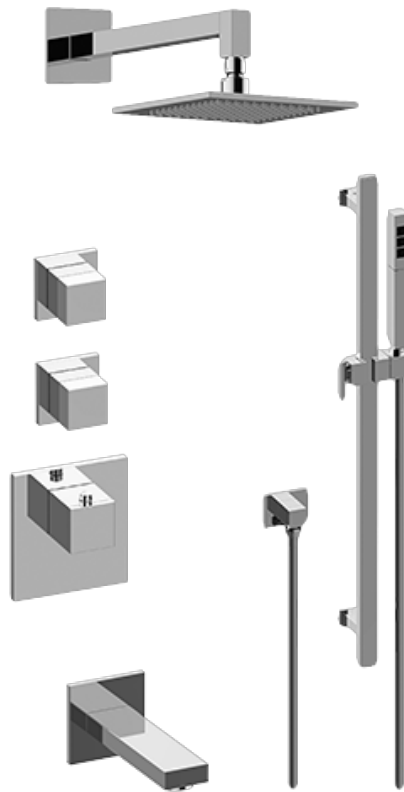

SHOWER
Incanto M-Series Thermostatic
Shower System - Tub and Shower
with Handshower
GM3.612ST-SH0

GRAFF®

Information

- 3/4" thermostatic valve and trim
- 3/4" stop/volume control valve and 3-way diverter valve and trims
- 8" showerhead with 12" wall-mounted shower arm
- Showerhead features no-clog, easy-clean spray nozzles
- Handshower set with wall-mounted slide bar and 59" hose (PVD finishes use 59" flex hose)
- 8" contemporary tub spout
- Optional extension kit
- Flow rates: showerhead \leq 1.8 max gpm, handshower \leq 1.5 max gpm
- CALGreen

SHOWER
Thermostatic Rough Valve
G-8006

Information

- 12.9 gpm @ 60 psi
- 3/4" universal inlets
- Built-in service stops
- Stacking outlet feature
- Complete serviceability from front of all units
- Supplied with protective plastic cover
- CalGreen compliant dependent on functions