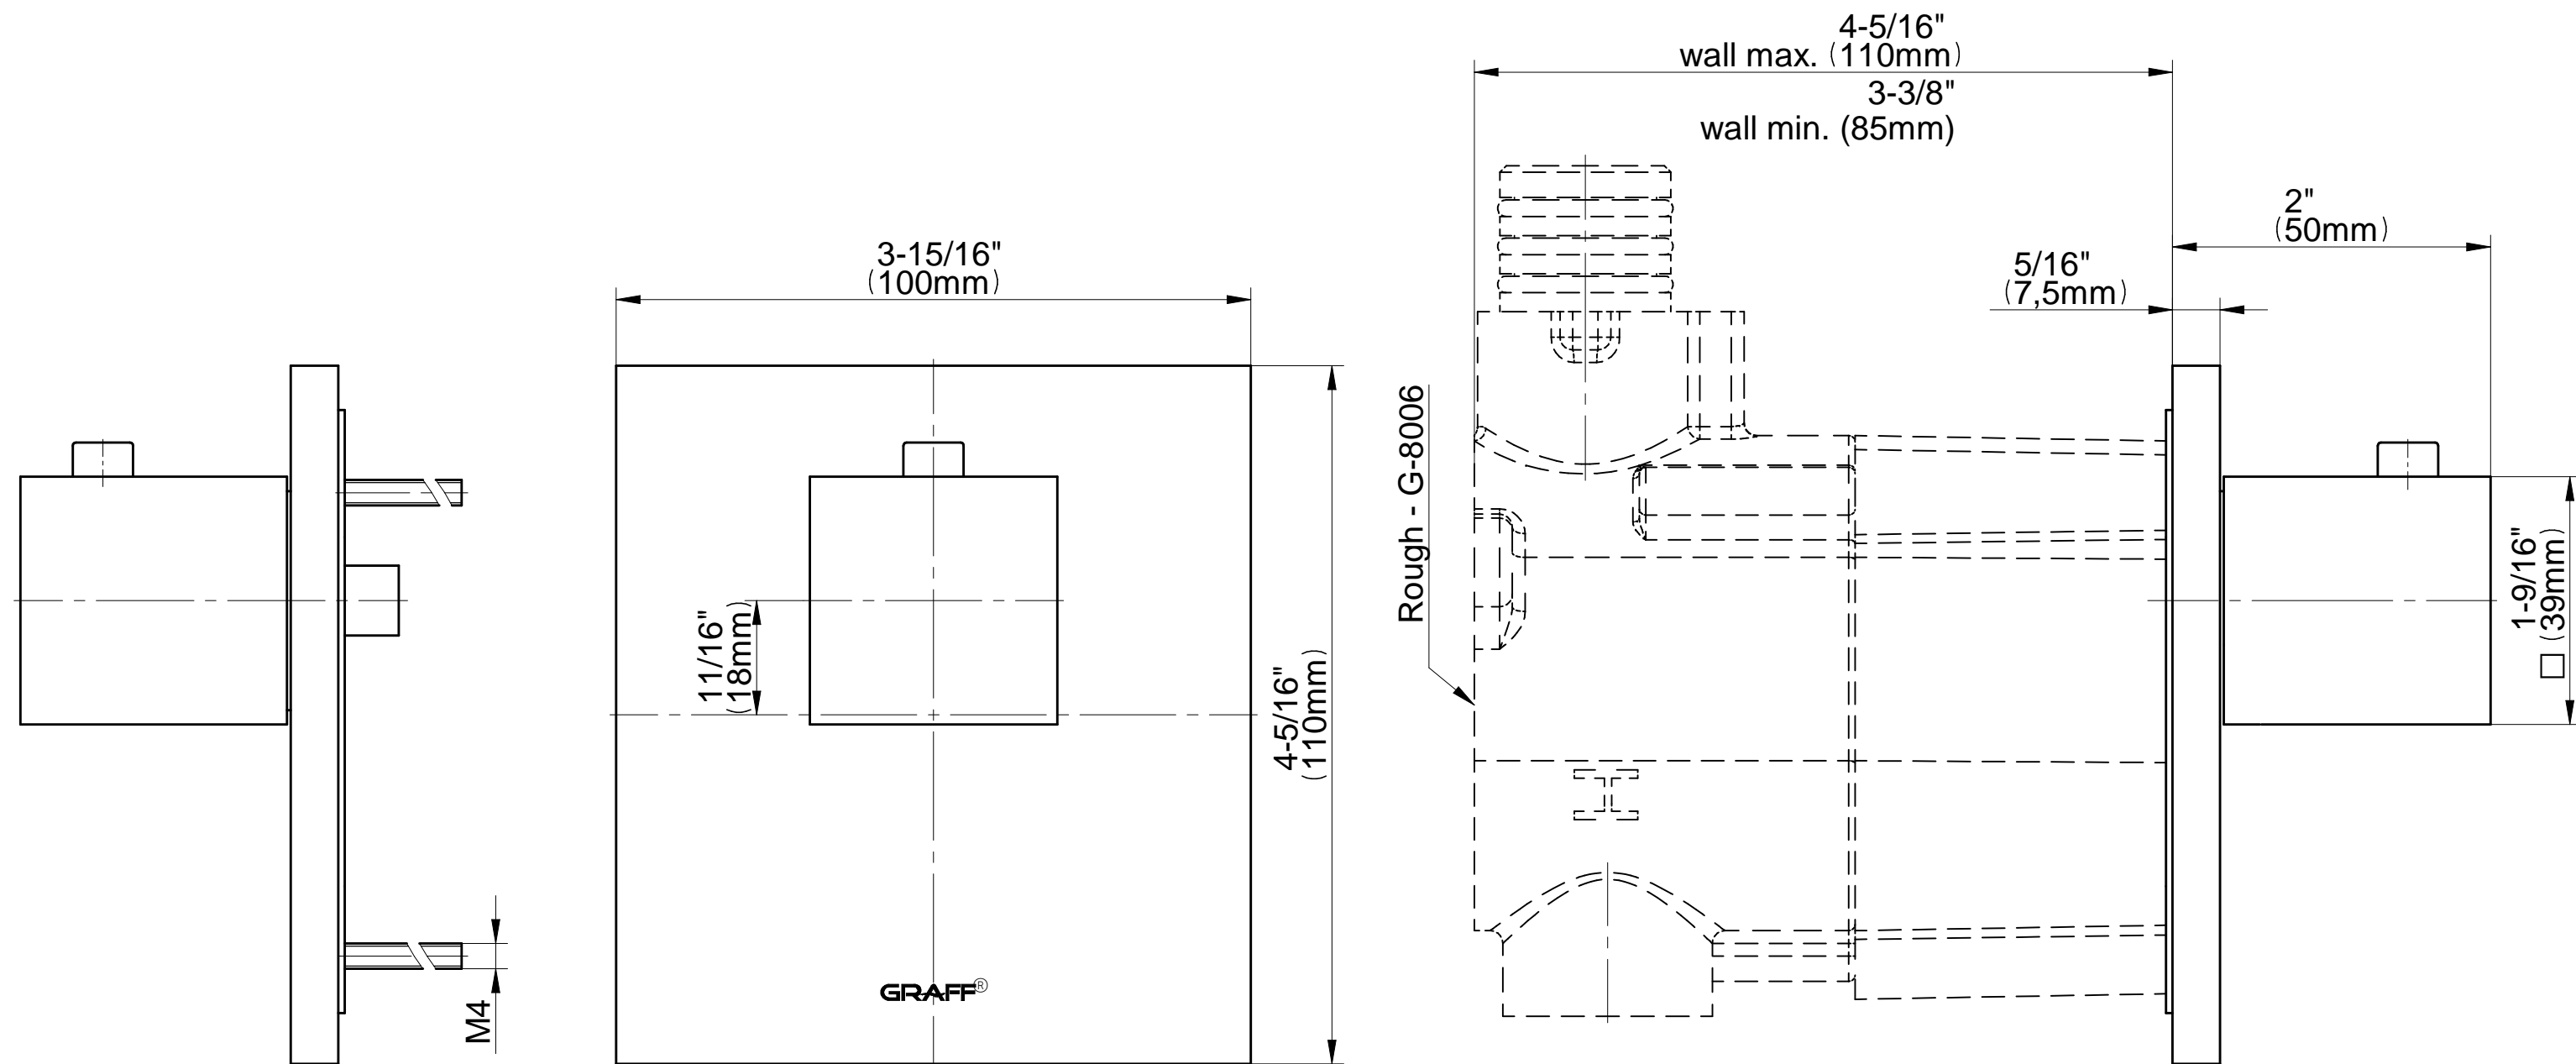

G-8043-SH-T

Thermostatic Valve -Trim - M-Series

GRAFF®
CUTTING EDGE DESIGN