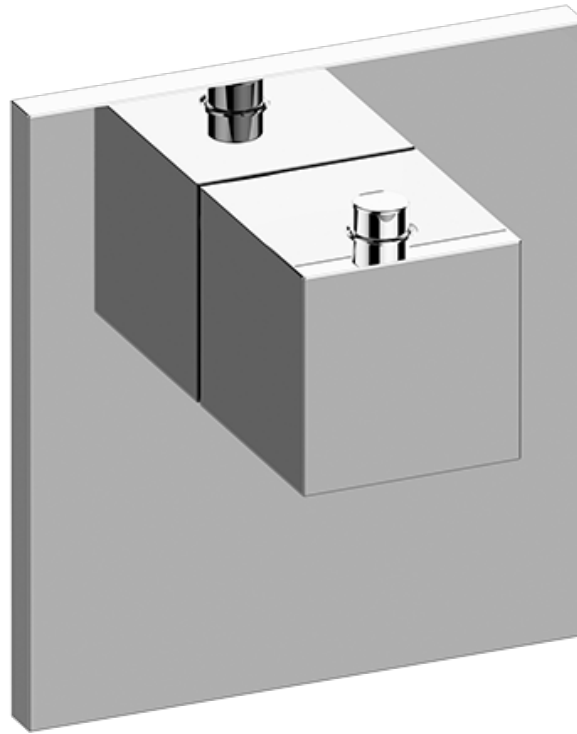

www.graff-faucets.com | phone: 800-954-4723

SHOWER
M-Series Square Thermostatic
Valve Trim Plate and Handle
G-8043-SH-T

GRAFF[®]

Information

- Single metal handle
- Decorative trim plate
- Use with G-8006 thermostatic rough valve
- To complete package, you must order rough valve