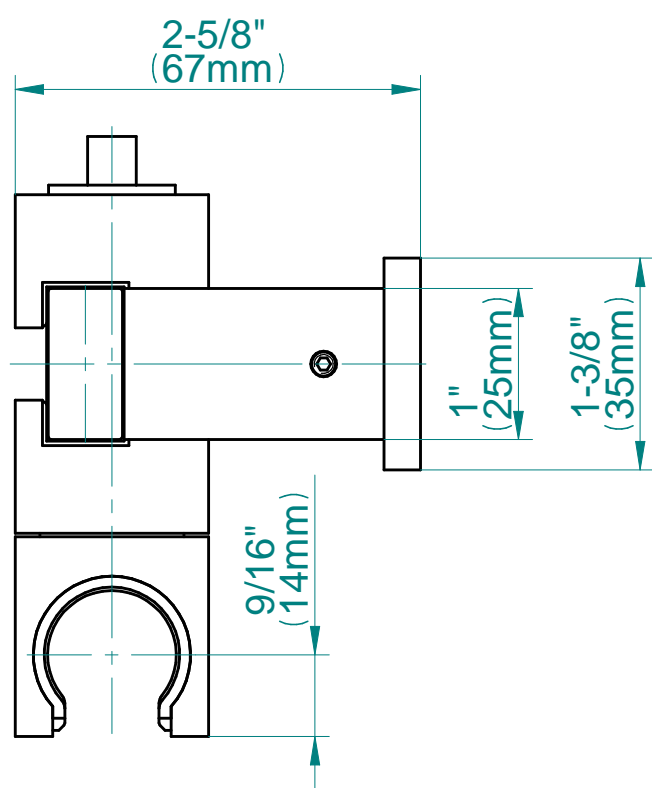

G-8631

Slide Bar Series

valid since 2014