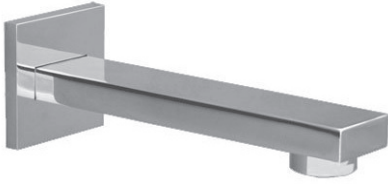

Architectural White

G-8575

Sade Collection
8" Contemporary Tub Spout

Product Features

- Includes spout ring
- 1/2" NPT male thread inlet

Available Finishes

- Polished Chrome
G-8575-PC
- Polished Nickel
G-8575-PN
- Steelnox® (Satin Nickel)
G-8575-SN
- Olive Bronze™
G-8575-OB
- Architectural Black with
Chrome Accents
G-8575-PC/BK