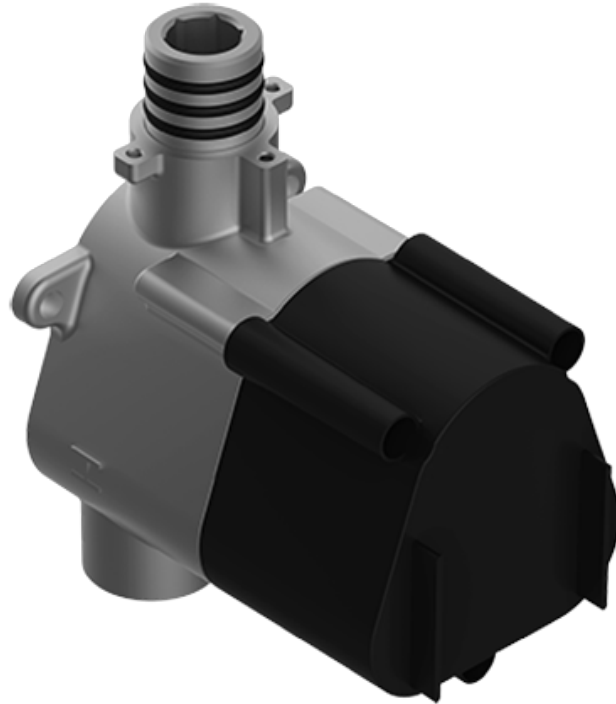

SHOWER
Incanto M-Series Thermostatic
Shower System - Tub and Shower
with Handshower
GM3.612ST-SH0

GRAFF®

Information

- 3/4" thermostatic valve and trim
- 3/4" stop/volume control valve and 3-way diverter valve and trims
- 8" showerhead with 12" wall-mounted shower arm
- Showerhead features no-clog, easy-clean spray nozzles
- Handshower set with wall-mounted slide bar and 59" hose (PVD finishes use 59" flex hose)
- 8" contemporary tub spout
- Optional extension kit
- Flow rates: showerhead \leq 1.8 max gpm, handshower \leq 1.5 max gpm
- CALGreen

SHOWER
Thermostatic Rough Valve
G-8006

Information

- 12.9 gpm @ 60 psi
- 3/4" universal inlets
- Built-in service stops
- Stacking outlet feature
- Complete serviceability from front of all units
- Supplied with protective plastic cover
- CalGreen compliant dependent on functions

OR'osa PVD®

Architectural White

G-8006

M-Series

3/4" Concealed Thermostatic Rough Valve

Product Features

- 12.9 gpm @ 60 psi
- 3/4" universal inlets
- Built-in service stops
- Stacking outlet feature
- Complete serviceability from front of all units
- Supplied with protective plastic cover
- CalGreen compliant dependent on functions