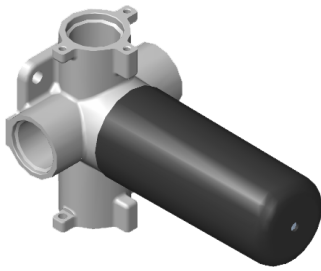

Finishes

Architectural
White

G-8053

M-Series

3-Way Diverter Control Valve WITH Off Function (No Pass-Through)

Product Features

- 3/4" universal inlets/outlets with female threads
- Stacking inlet feature
- Supplied with protective plastic cover
- CalGreen compliant dependent on functions

www.graff-faucets.com | phone: 800-954-4723

SHOWER
M-Series Square Three-Way
Diverter Valve Trim Plate and
Handle
G-8072-SH1-T

Information

- Single metal handle
- Decorative trim plate
- Use with G-8053 3-way diverter control rough valve WITH off function
- To complete package, you must order rough valve

Finishes

G-8072-SH1-T

M-Series

Square M-Series 3-Way Diverter Valve Trim with Handle

Product Features

- Single metal handle
- Decorative trim plate
- Use with G-8053 3-way diverter control rough valve WITH off function
- To complete package, you must order rough valves