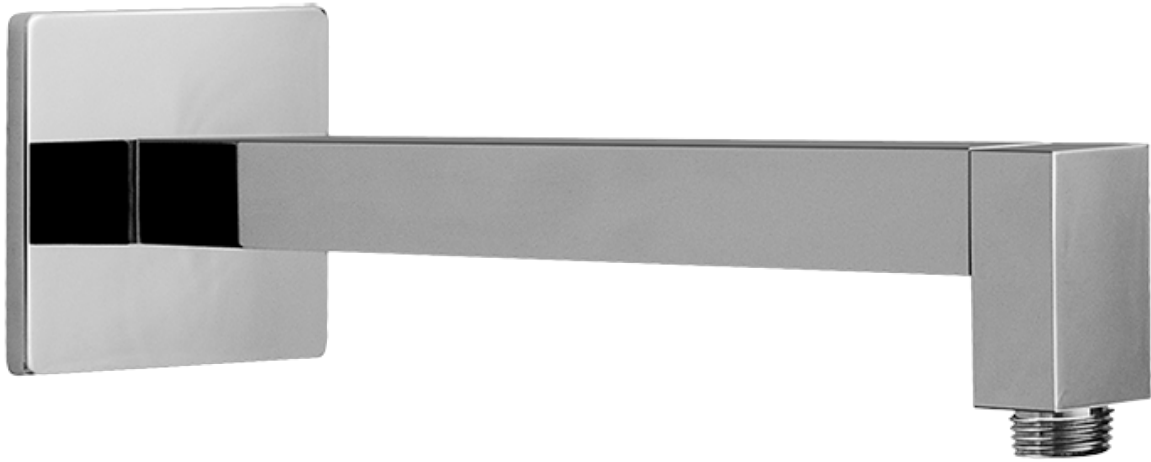

www.graff-designs.com | phone: 800-954-4723

SHOWER
Contemporary 12" Shower Arm
G-8530

GRAFF[®]

Information

- Includes arm and square flange
- 1/2" NPT male thread inlet
- For use with all showerheads (especially G-8438)