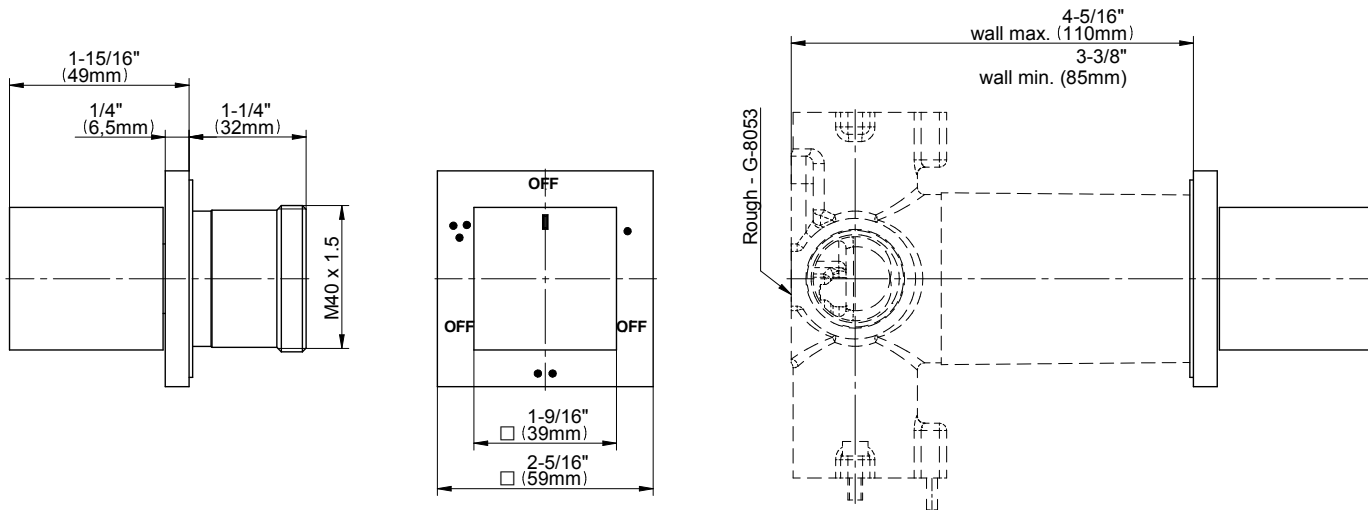

G-8072-SH1-T

M-Series

Square M-Series 3-Way Diverter Valve Trim with Handle

Product Features

- Single metal handle
- Decorative trim plate
- Use with G-8053 3-way diverter control rough valve WITH off function
- To complete package, you must order rough valves

Available Finishes

- Polished Chrome
  G-8072-SH1-PC-T
- Brushed Nickel
  G-8072-SH1-BNi-T
- Polished Nickel
  G-8072-SH1-PN-T
- Olive Bronze
  G-8072-SH1-OB-T
- Architectural Black w/Chrome Accents
  G-8072-SH1-PC/BK-T

Code Compliance

- CalGreen compliant dependent on functions

Warranty

- Limited lifetime warranty

For complete warranty information go to <http://www.graff-faucets.com/en/info/faqs>

The measurements shown are for reference only. Products and specifications shown are subject to change without notice. Revised 02/2017.

www.graff-faucets.com | phone: 800-959-4723