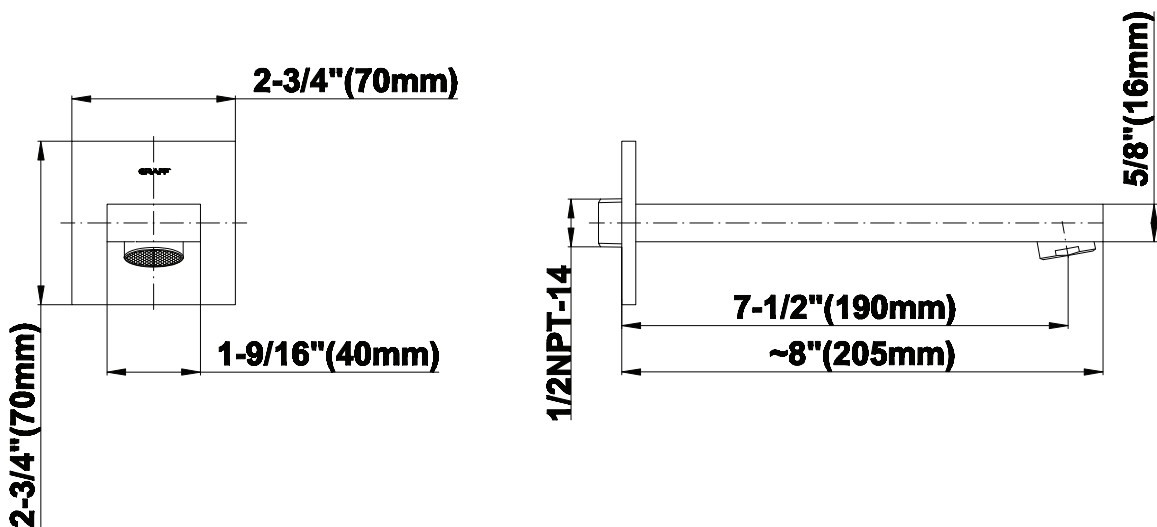

The measurements shown are for reference only. Products and specifications shown are subject to change without notice. Revised 08/2015.

www.graff-faucets.com | phone: 800-954-4723