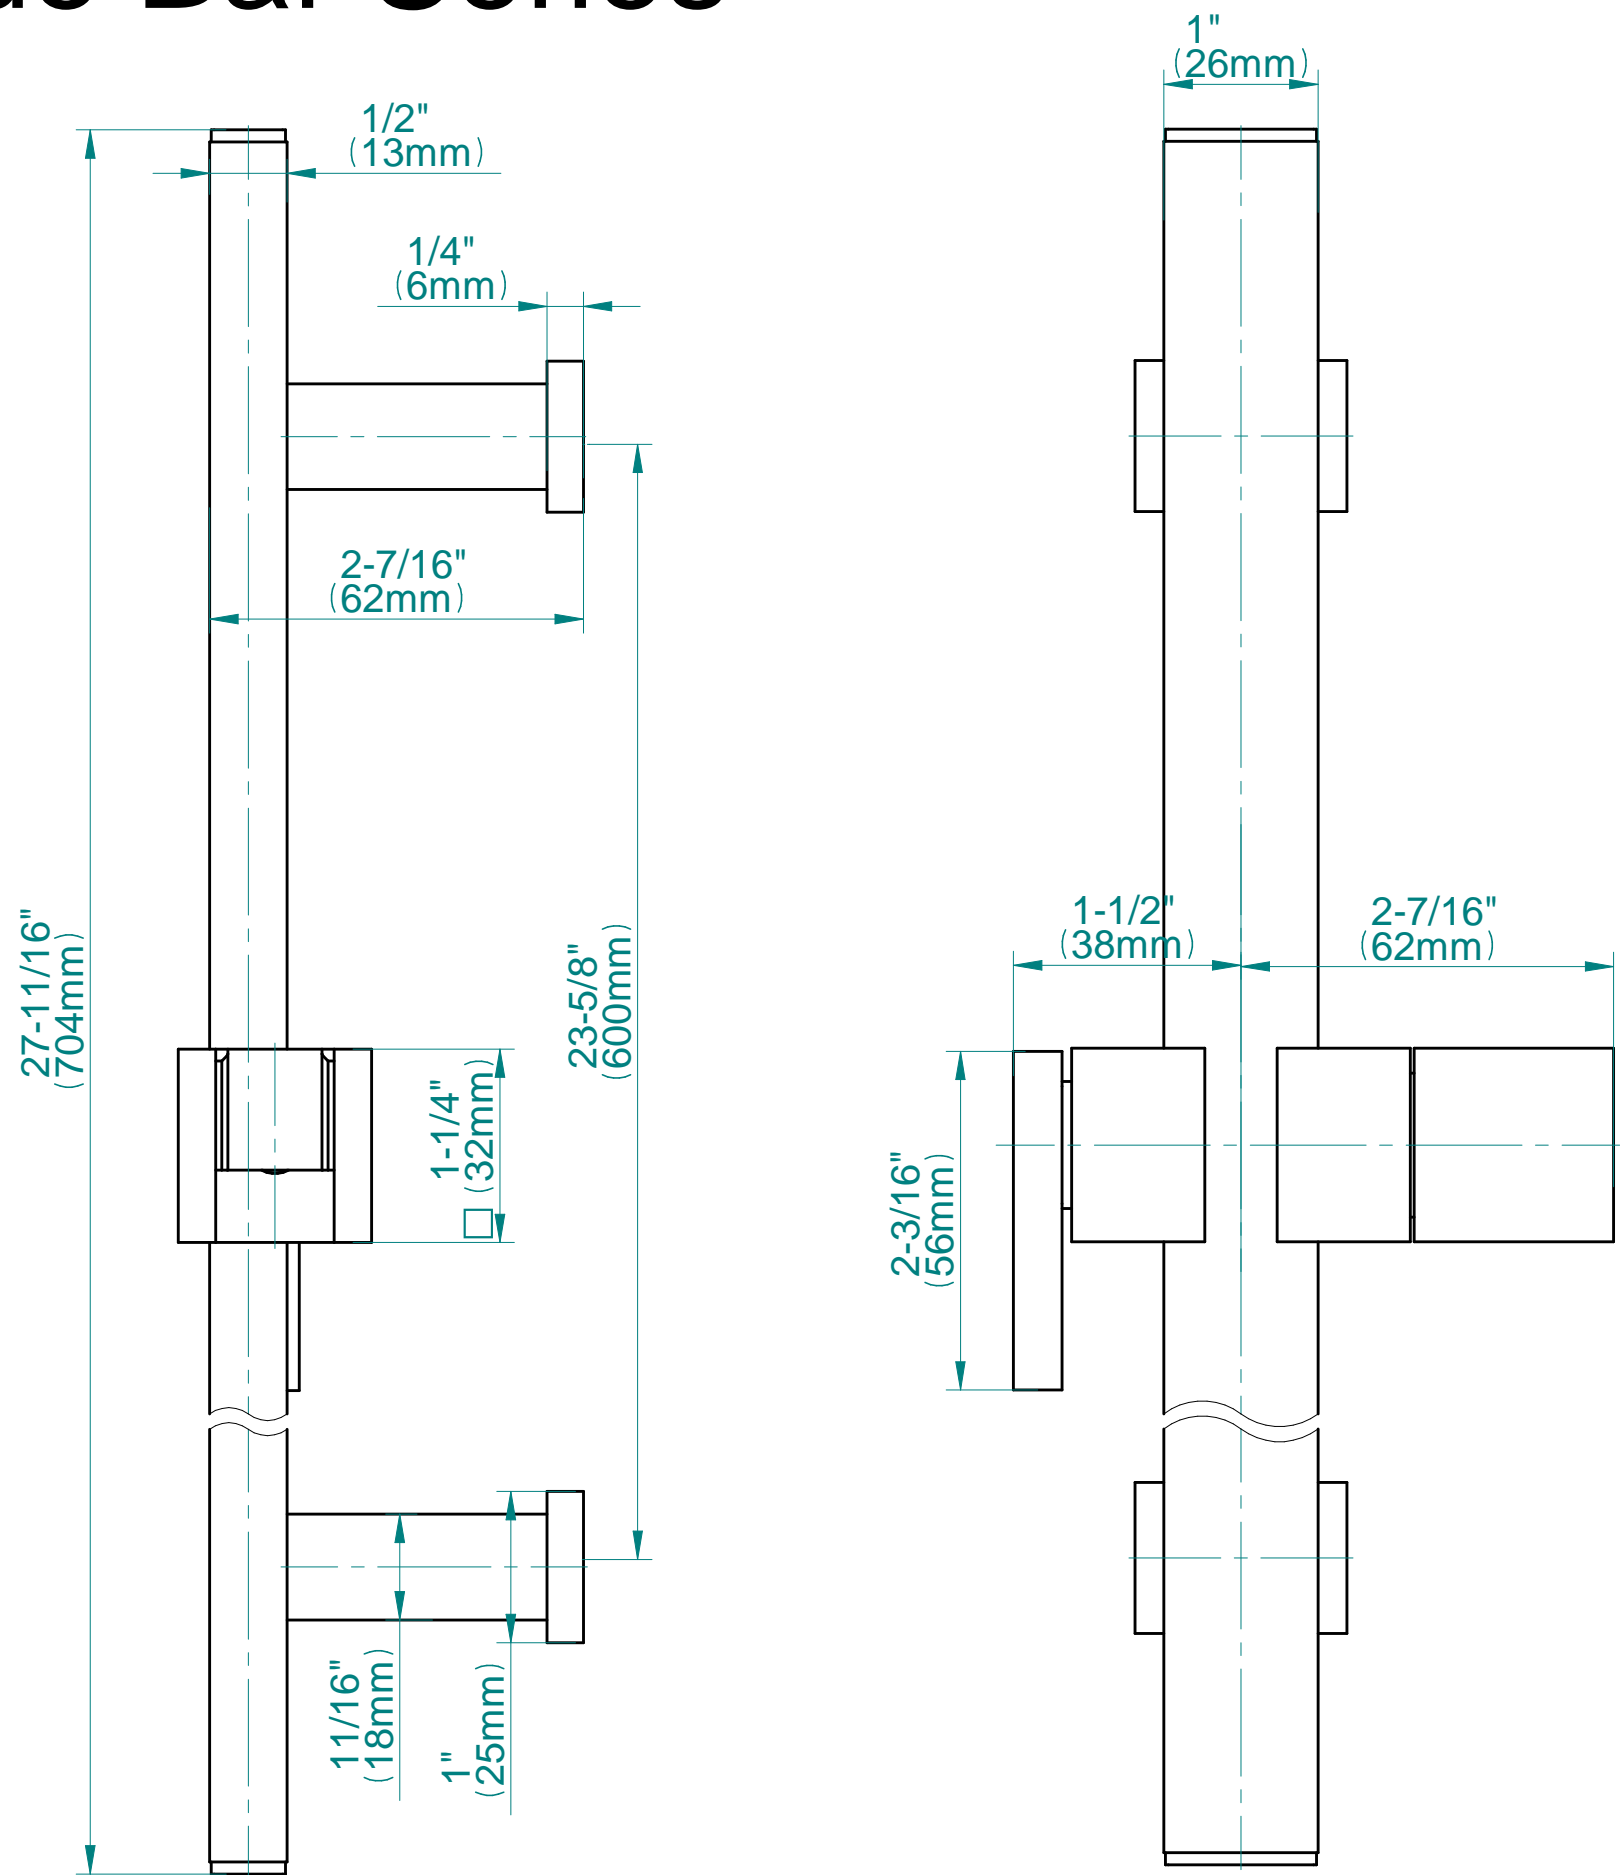

G-8631

Slide Bar Series

valid since 2014