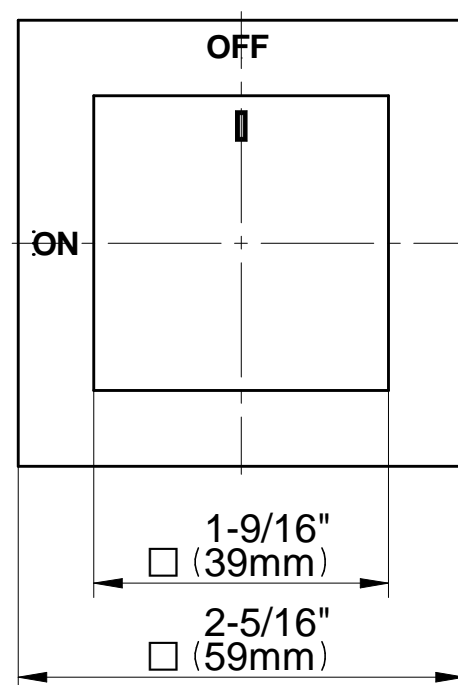

G-8098-SH1-T

Stop/Volume Control Valve - Trim - M-Series

GRAFF®
CUTTING EDGE DESIGN