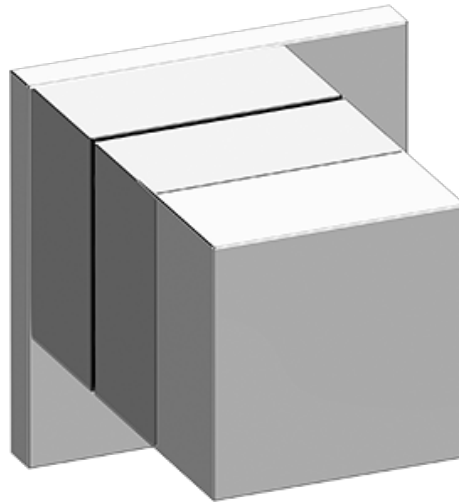

www.graff-faucets.com | phone: 800-954-4723

SHOWER
M-Series Square Three-Way
Diverter Valve Trim Plate and
Handle
G-8072-SH1-T

Information

- Single metal handle
- Decorative trim plate
- Use with G-8053 3-way diverter control rough valve WITH off function
- To complete package, you must order rough valve