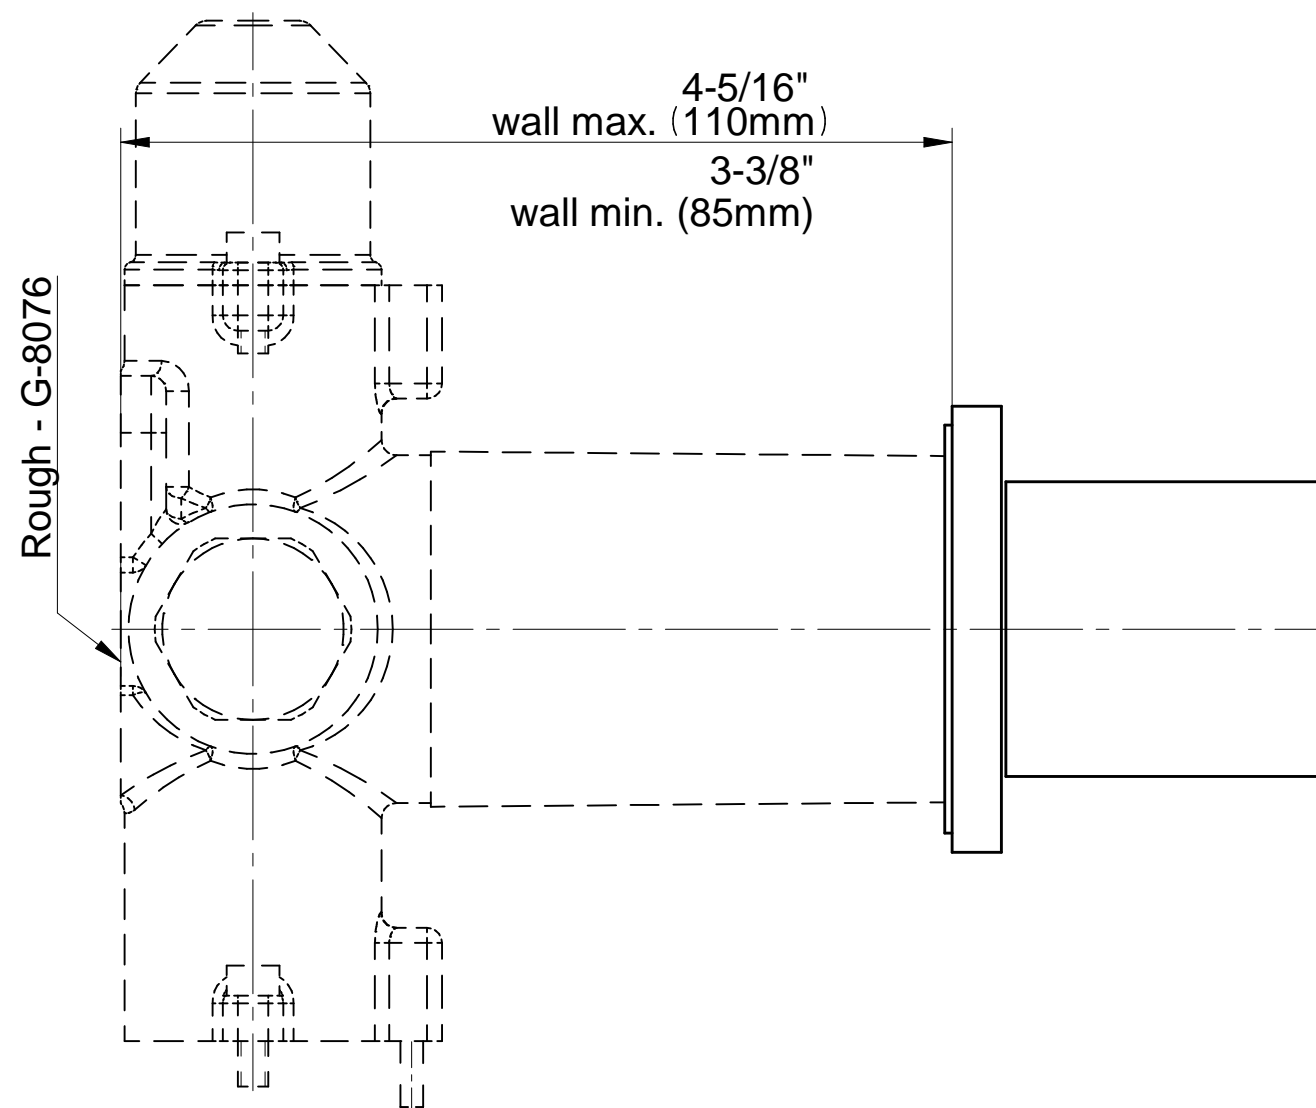

G-8098-SH1-T

Stop/Volume Control Valve - Trim - M-Series

GRAFF®
CUTTING EDGE DESIGN