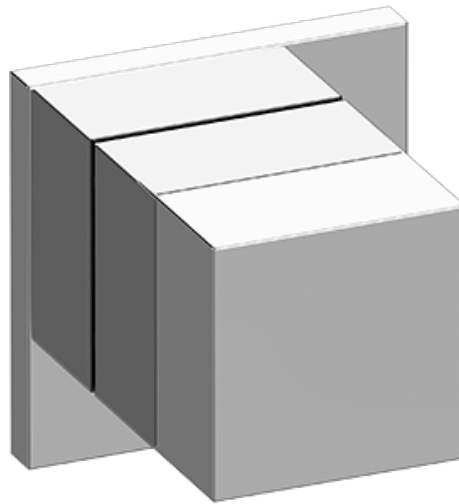

www.graff-faucets.com | phone: 800-954-4723

SHOWER
M-Series Square Stop/Volume
Control Trim Plate and Handle
G-8098-SH1-T

Information

- Single metal handle
- Decorative trim plate
- Use with G-8076 Stop/Volume Control rough valve with Pass-Through or G-8077 Stop/Volume Control rough valve
- To complete package, you must order rough valve