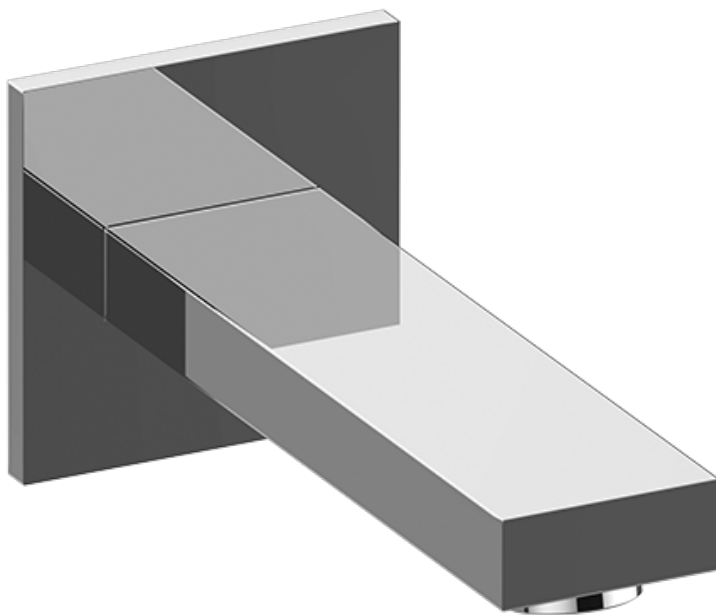

OR'osa PVD®

Architectural White

G-8530

SHOWER
8" Contemporary Tub Spout
G-8575

GRAFF[®]

Information

- Includes spout ring
- 1/2" NPT male thread inlet
- Tub spout flow rate ~ 8.7 gpm @60 psi

Finishes