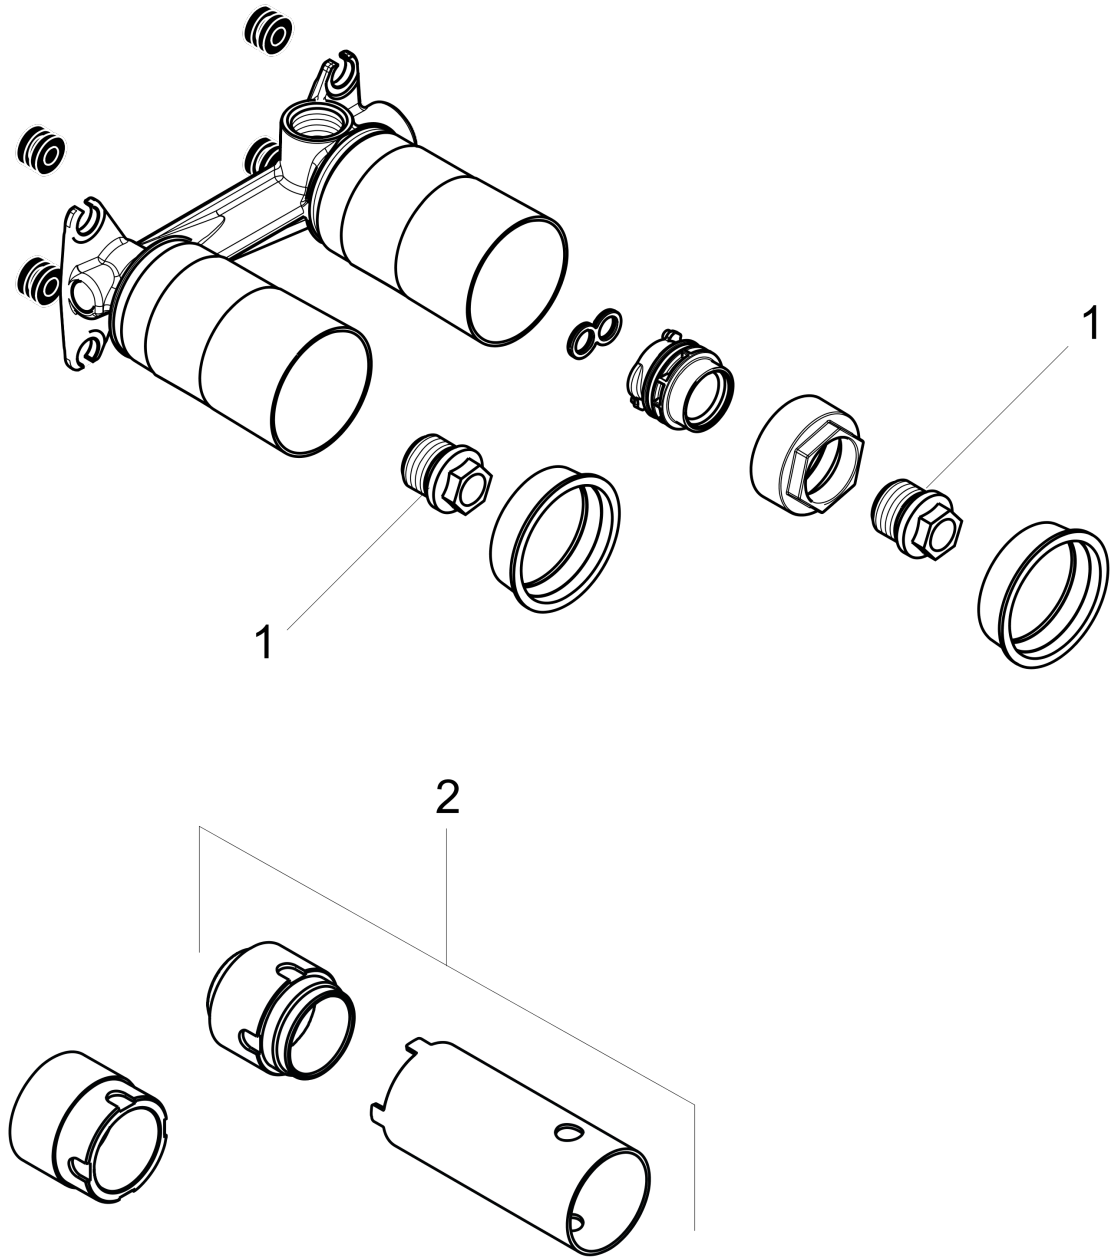

Rough, Wall-Mounted Single-Handle Faucet

Finishes : n.a. Part no. : 13622181

Description

Features

- Install valve left or right
- 1/2" NPT

Item details

List Price \$ 291.00

Compliance

Product image

Scale drawing

Rough, Wall-Mounted Single-Handle Faucet
Finishes : n.a. Part no. : 13622181

Exploded drawing

Year of production: >12/09

Rough, Wall-Mounted Single-Handle Faucet

Finishes : n.a. Part no. : 13622181

Spare parts list

Year of production: >12/09

Pos.	Description	Part no.	Price	PU
1	O-ring 18x2	98181000	-	1
2	extension set 25 mm for 13622180	31971000	-	1
a	O-ring 18x2,5	98139000	-	1