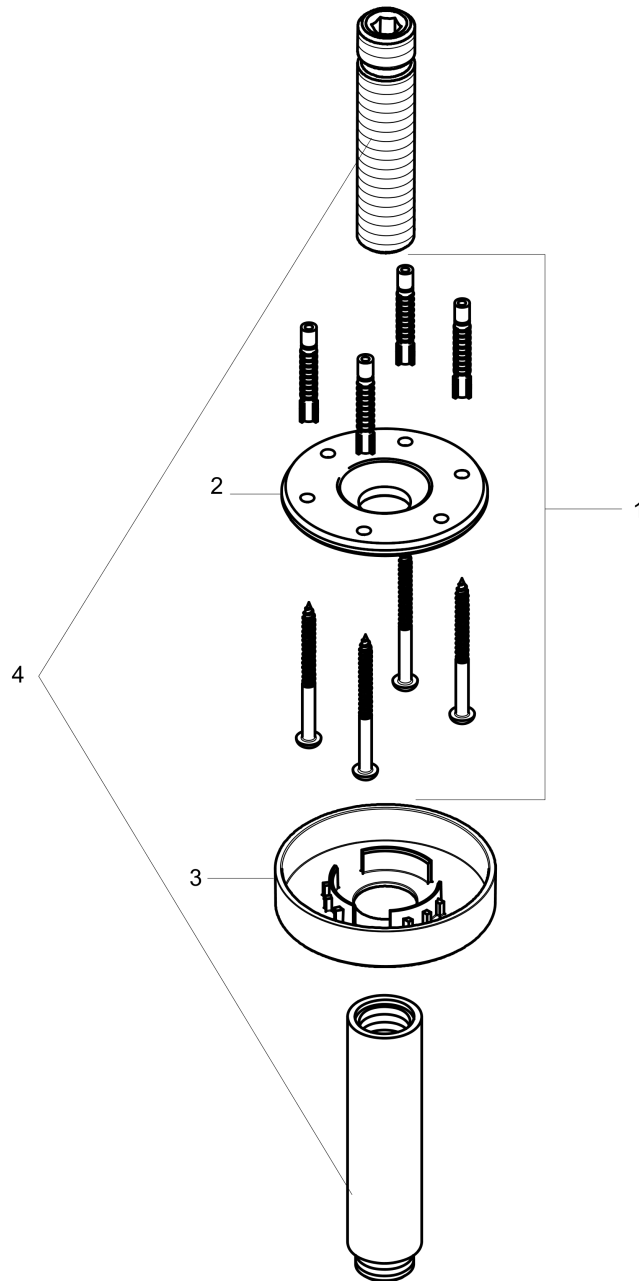

Raindance E

Extension Pipe for Ceiling Mount

Finishes : **brushed nickel** Part no. : **27393821**

Description

Features

- Brass
- 1/2" NPT
- 4" pipe, Escutcheon, Includes adjustable installation nipple, Multiple pipes may be joined in series to create a longer extension, Included mounting plate provides additional support

Item details

List Price \$ 163.00

Compliance

Product image

Scale drawing

Raindance E
Extension Pipe for Ceiling Mount
 Finishes : **brushed nickel** Part no. : **27393821**

Exploded drawing

Year of production: >03/18

Raindance E

Extension Pipe for Ceiling Mount

Finishes : **brushed nickel** Part no. : **27393821**

Spare parts list

Year of production: >03/18

Pos.	Description	Part no.	Price	PU
1	mounting kit	95208000	-	1
2	O-ring 34x2	98383000	-	1
3	escutcheon	97734820	-	1
4	-	27479001	-	1