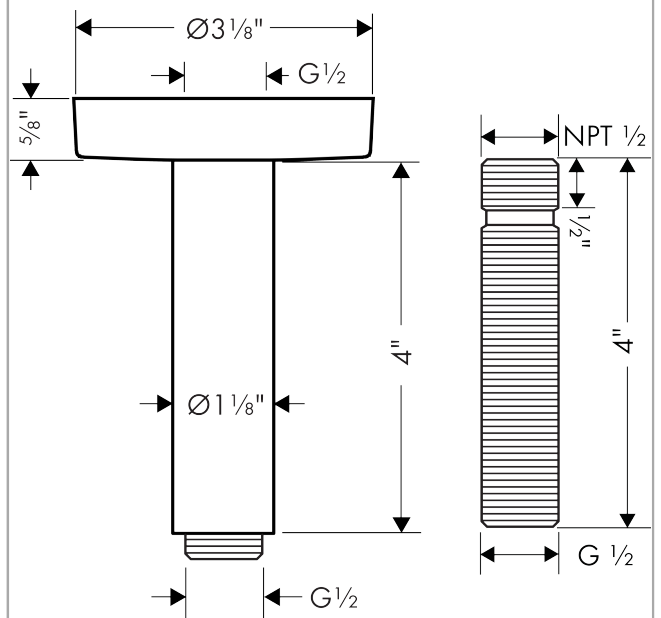

Raindance E

Extension Pipe for Ceiling Mount

Finishes : **brushed nickel** Part no. : **27393821**

Description

Features

- Brass
- 1/2" NPT
- 4" pipe, Escutcheon, Includes adjustable installation nipple, Multiple pipes may be joined in series to create a longer extension, Included mounting plate provides additional support

Item details

List Price \$ 163.00

Compliance

Product image

Scale drawing

Raindance E
Extension Pipe for Ceiling Mount
 Finishes : **brushed nickel** Part no. : **27393821**

Exploded drawing

Year of production: >03/18

Raindance E

Extension Pipe for Ceiling Mount

Finishes : **brushed nickel** Part no. : **27393821**

Spare parts list

Year of production: >03/18

Pos.	Description	Part no.	Price	PU
1	mounting kit	95208000	-	1
2	O-ring 34x2	98383000	-	1
3	escutcheon	97734820	-	1
4	-	27479001	-	1