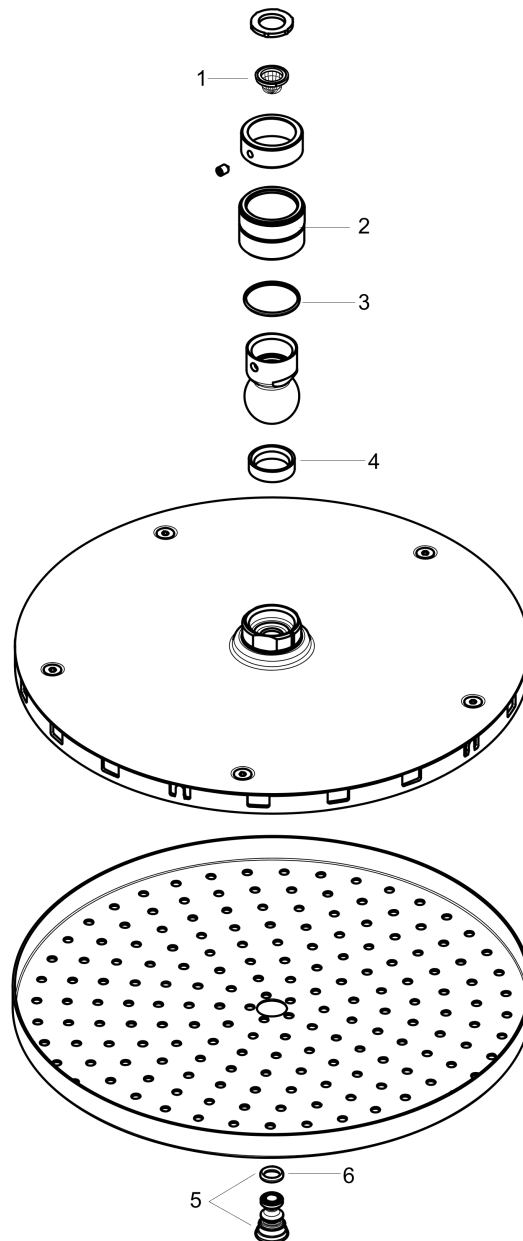

Raindance S
Showerhead 240 1-Jet P, 2.5 GPM
 Finishes : **chrome** Part no. : **27624001**

Description

Features

- Spray modes: PowderRain
- Flow: 2.5 GPM (9.5 L/Min)
- Fully-finished matching spray face

Item details

List Price \$ 624.00

Technology

Product image

Scale drawing

Raindance S
Showerhead 240 1-Jet P, 2.5 GPM
 Finishes : **chrome** Part no. : **27624001**

Exploded drawing

Year of production: >11/18

Raindance S
Showerhead 240 1-Jet P, 2.5 GPM
 Finishes : **chrome** Part no. : **27624001**

Spare parts list

Year of production: >11/18

Pos.	Description	Part no.	Price	PU
1	filter	92672000	-	1
2	nut	97958000	-	1
3	lever collar	97536000	-	1
4	seal	97606000	-	1
5	screw	95796000	-	1
6	O-ring 7x2	98419000	-	1