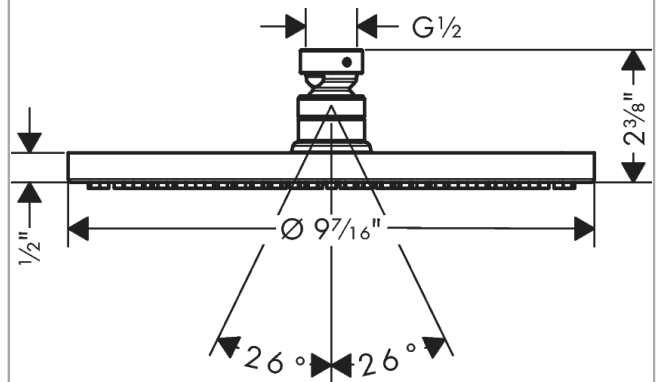

Raindance S
Showerhead 240 1-Jet P, 2.5 GPM
 Finishes : **chrome** Part no. : **27624001**

Description

Features

- Spray modes: PowderRain
- Flow: 2.5 GPM (9.5 L/Min)
- Fully-finished matching spray face

Item details

List Price \$ 624.00

Technology

Product image

Scale drawing

Raindance S
Showerhead 240 1-Jet P, 2.5 GPM
 Finishes : **chrome** Part no. : **27624001**

Exploded drawing

Year of production: >11/18

Raindance S
Showerhead 240 1-Jet P, 2.5 GPM
 Finishes : **chrome** Part no. : **27624001**

Spare parts list

Year of production: >11/18

Pos.	Description	Part no.	Price	PU
1	filter	92672000	-	1
2	nut	97958000	-	1
3	lever collar	97536000	-	1
4	seal	97606000	-	1
5	screw	95796000	-	1
6	O-ring 7x2	98419000	-	1