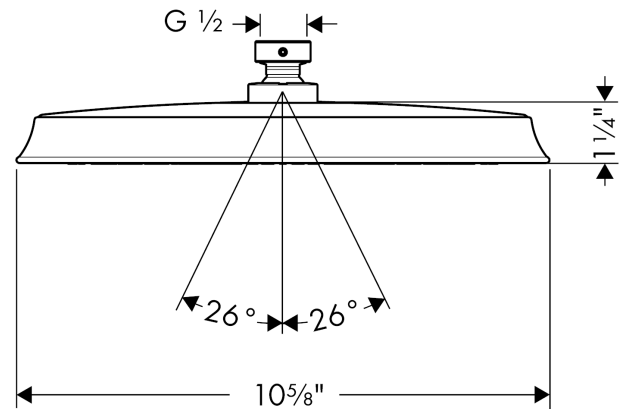

**Raindance Classic
Showerhead 240 1-Jet, 2.5 GPM**

Finishes : **brushed nickel** Part no. : **28427821**

Description

Features

- 180 no-clog spray channels
- Spray modes: RainAir
- Flow: 2.5 GPM (9.5 L/Min)
- Fully-finished matching spray face
- Spray face removable for cleaning

Item details

List Price \$ 1,001.00

Technology

Compliance

Product image

Scale drawing

Raindance Classic
Showerhead 240 1-Jet, 2.5 GPM
Finishes : **brushed nickel** Part no. : **28427821**

Exploded drawing

Year of production: >06/09

Raindance Classic
Showerhead 240 1-Jet, 2.5 GPM
 Finishes : **brushed nickel** Part no. : **28427821**

Spare parts list

Year of production: >**06/09**

Pos.	Description	Part no.	Price	PU
1	filter packing	88649000	-	1