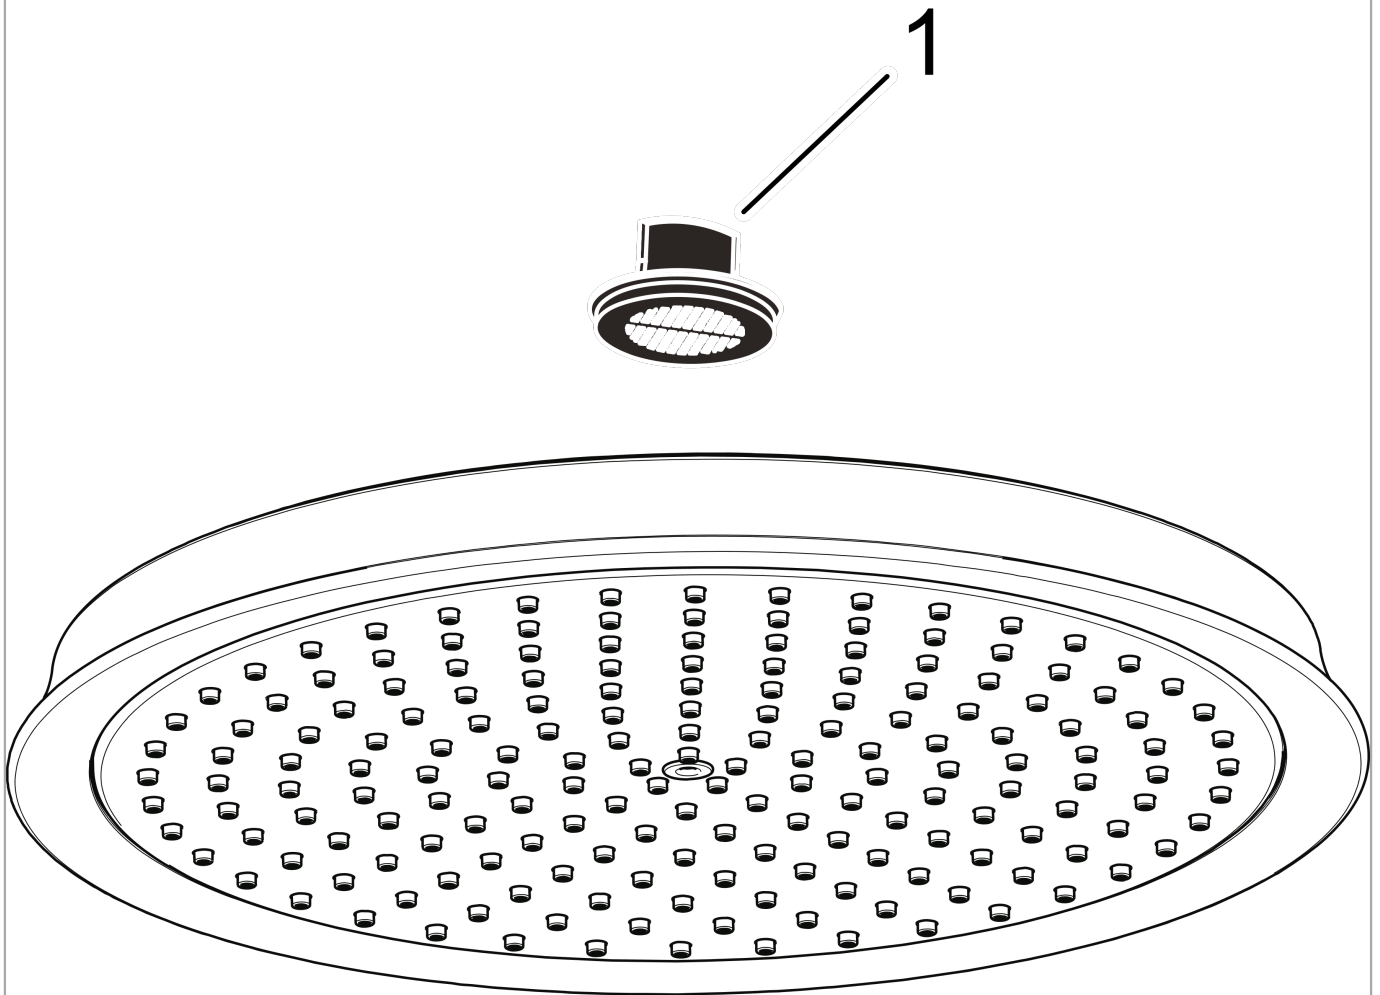

**Raindance Classic
Showerhead 240 1-Jet, 2.5 GPM**

Finishes : **brushed nickel** Part no. : **28427821**

Description

Features

- 180 no-clog spray channels
- Spray modes: RainAir
- Flow: 2.5 GPM (9.5 L/Min)
- Fully-finished matching spray face
- Spray face removable for cleaning

Item details

List Price \$ 1,001.00

Technology

Compliance

Product image

Scale drawing

Raindance Classic
Showerhead 240 1-Jet, 2.5 GPM
Finishes : **brushed nickel** Part no. : **28427821**

Exploded drawing

Year of production: >06/09

Raindance Classic
Showerhead 240 1-Jet, 2.5 GPM
 Finishes : **brushed nickel** Part no. : **28427821**

Spare parts list

Year of production: >**06/09**

Pos.	Description	Part no.	Price	PU
1	filter packing	88649000	-	1