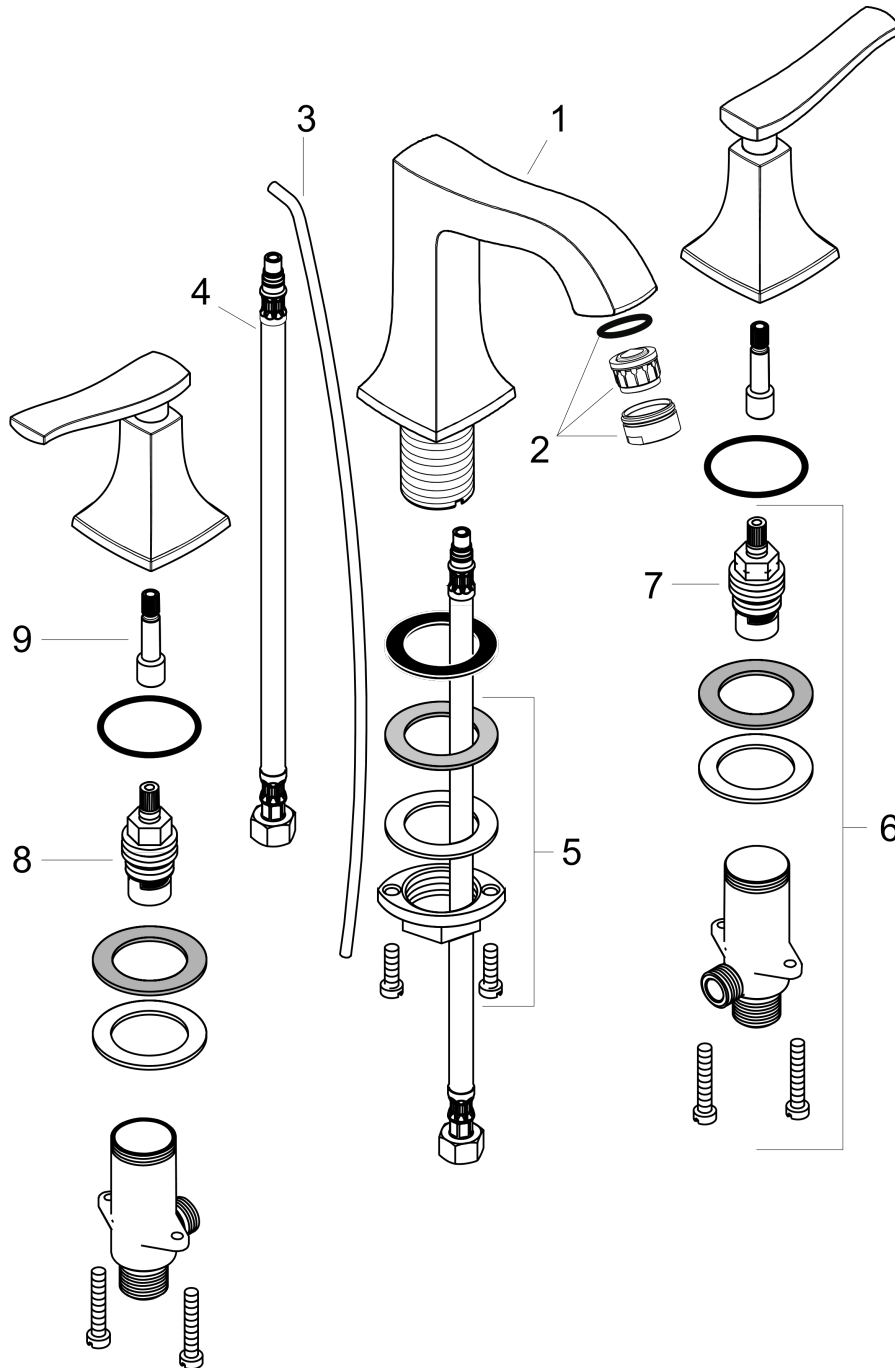

Metris C
Widespread Faucet 100 with Pop-Up Drain, 1.2 GPM
 Finishes : **rubbed bronze** Part no. : **31073921**

Description

Features

- Aerated spray
- Flow: 1.2 GPM (4.5 L/Min)
- 90° ceramic valves
- Includes pop-up drain

Item details

List Price \$ 784.00

Technology

Compliance

Product image

Scale drawing

Metris C
Widespread Faucet 100 with Pop-Up Drain, 1.2 GPM
 Finishes : **rubbed bronze** Part no. : **31073921**

Exploded drawing

Year of production: >07/16

Metris C

Widespread Faucet 100 with Pop-Up Drain, 1.2 GPM

Finishes : **rubbed bronze** Part no. : **31073921**

Spare parts list

Year of production: >07/16

Pos.	Description	Part no.	Price	PU
1	spout cpl.	95394921	-	1
2	aerator M24x1 (4,5 l/min)	92877920	-	1
3	pull rod	96657920	-	1
4	connection hose 18½" M8x0,75 3/8"	96321001	-	1
5	fixing set (Ø 32)	13961000	-	1
6	stop valve cpl.	97357001	-	1
7	shut off unit left closing	94008000	-	1
8	shut off unit right closing	94009000	-	1
9	adapter for handle	95252000	-	1
a	lever collar	97548000	-	1
b	pop up waste	88509920	-	1
c	handle for hot water	31292921	-	1
d	handle fixing set	98932000	-	1