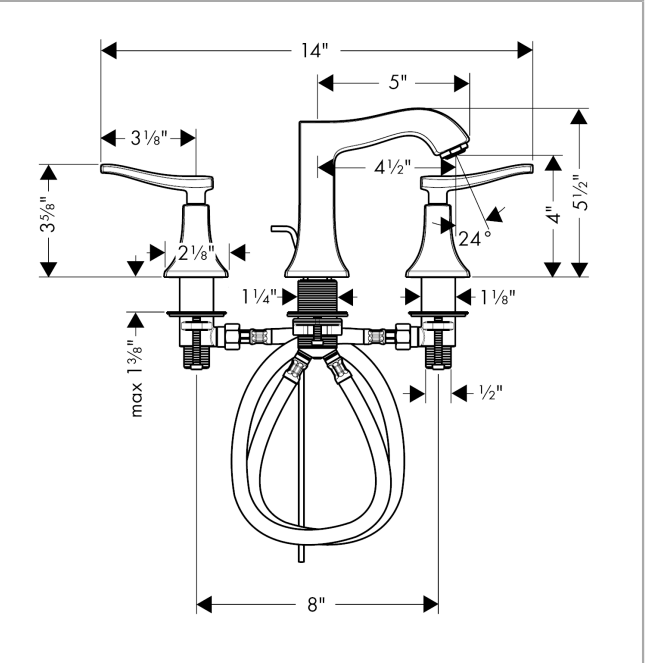

Metris C
Widespread Faucet 100 with Pop-Up Drain, 1.2 GPM
 Finishes : **rubbed bronze** Part no. : **31073921**

Description

Features

- Aerated spray
- Flow: 1.2 GPM (4.5 L/Min)
- 90° ceramic valves
- Includes pop-up drain

Item details

List Price \$ 784.00

Technology

Compliance

Product image

Scale drawing

Metris C
Widespread Faucet 100 with Pop-Up Drain, 1.2 GPM
 Finishes : **rubbed bronze** Part no. : **31073921**

Exploded drawing

Year of production: >07/16

Metris C

Widespread Faucet 100 with Pop-Up Drain, 1.2 GPM

Finishes : **rubbed bronze** Part no. : **31073921**

Spare parts list

Year of production: >07/16

Pos.	Description	Part no.	Price	PU
1	spout cpl.	95394921	-	1
2	aerator M24x1 (4,5 l/min)	92877920	-	1
3	pull rod	96657920	-	1
4	connection hose 18½" M8x0,75 3/8"	96321001	-	1
5	fixing set (Ø 32)	13961000	-	1
6	stop valve cpl.	97357001	-	1
7	shut off unit left closing	94008000	-	1
8	shut off unit right closing	94009000	-	1
9	adapter for handle	95252000	-	1
a	lever collar	97548000	-	1
b	pop up waste	88509920	-	1
c	handle for hot water	31292921	-	1
d	handle fixing set	98932000	-	1