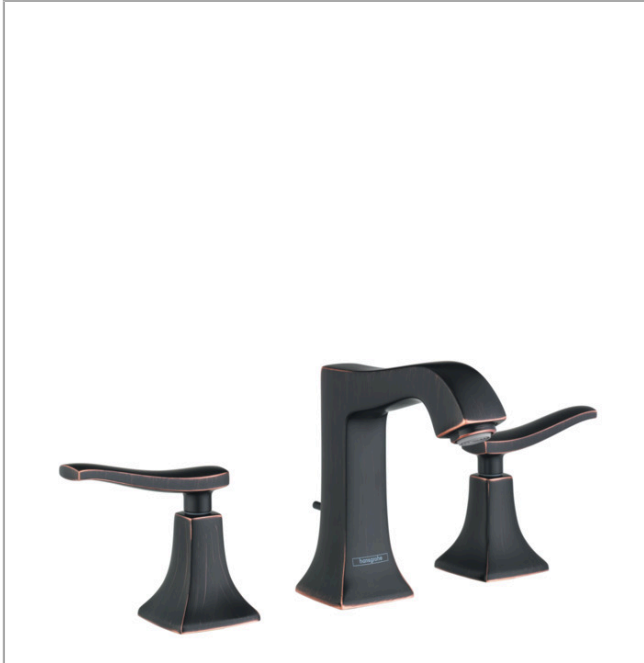

Metris C
Widespread Faucet 100 with Pop-Up Drain, 1.2 GPM
 Finishes : **rubbed bronze** Part no. : **31073921**

Description

Features

- Aerated spray
- Flow: 1.2 GPM (4.5 L/Min)
- 90° ceramic valves
- Includes pop-up drain

Item details

List Price \$ 784.00

Technology

Compliance

Product image

Scale drawing

Metris C
Widespread Faucet 100 with Pop-Up Drain, 1.2 GPM
 Finishes : **rubbed bronze** Part no. : **31073921**

Exploded drawing

Year of production: >07/16

Metris C

Widespread Faucet 100 with Pop-Up Drain, 1.2 GPM

Finishes : **rubbed bronze** Part no. : **31073921**

Spare parts list

Year of production: >07/16

Pos.	Description	Part no.	Price	PU
1	spout cpl.	95394921	-	1
2	aerator M24x1 (4,5 l/min)	92877920	-	1
3	pull rod	96657920	-	1
4	connection hose 18½" M8x0,75 3/8"	96321001	-	1
5	fixing set (Ø 32)	13961000	-	1
6	stop valve cpl.	97357001	-	1
7	shut off unit left closing	94008000	-	1
8	shut off unit right closing	94009000	-	1
9	adapter for handle	95252000	-	1
a	lever collar	97548000	-	1
b	pop up waste	88509920	-	1
c	handle for hot water	31292921	-	1
d	handle fixing set	98932000	-	1