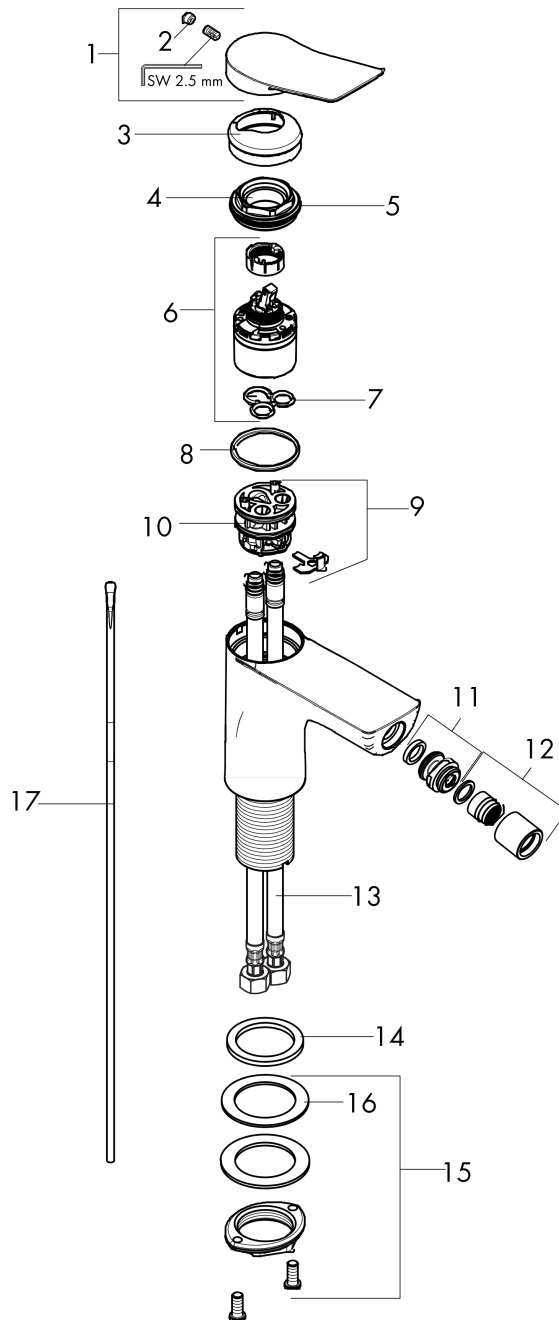

**Vivenis**

**Single-Hole Bidet Faucet**

Finishes : **chrome** Part no. : **75200001**

**Description**

**Features**

- Consists of: Single-lever bidet faucet, Pop-up assembly
- Ball-pivot joint
- Spray modes: Laminar spray
- Flow: 2.22 GPM
- Ceramic cartridge
- Includes pop-up drain
- Material waste set: Metal

**Vivenis**  
**Single-Hole Bidet Faucet**  
 Finishes : **chrome**    Part no. : **75200001**

Exploded drawing

Year of production: >11/21

### Single-Hole Bidet Faucet

Finishes : **chrome** Part no. : **75200001**

#### Spare parts list

Year of production: >11/21

Pos.	Description	Part no.	Price	PU
1	handle	94277000	-	1
2	screw cover	93735460	-	1
3	escutcheon	94027000	-	1
4	nut	93995000	-	1
5	O-ring 35x1,5	92114000	-	1
6	cartridge, assy	93897000	-	1
7	seal	95008000	-	1
8	O-ring 35x2	92604000	-	1
9	adapter for cartridge	98750000	-	1
10	O-Ring 30x2	98186000	-	1
11	ball joint	97362000	-	1
12	aerator cpl.	97360001	-	1
13	connection hose 23½" M8x0,75 3/8"	96556001	-	1
14	flat seal	98749000	-	1
15	fixing set (Ø 32)	13961000	-	1
16	lever collar	97548000	-	1
17	pull rod	96657000	-	1
a	lever arm 340mm (ball-Ø12mm)	96324000	-	1
b	pop up waste	88509000	-	1