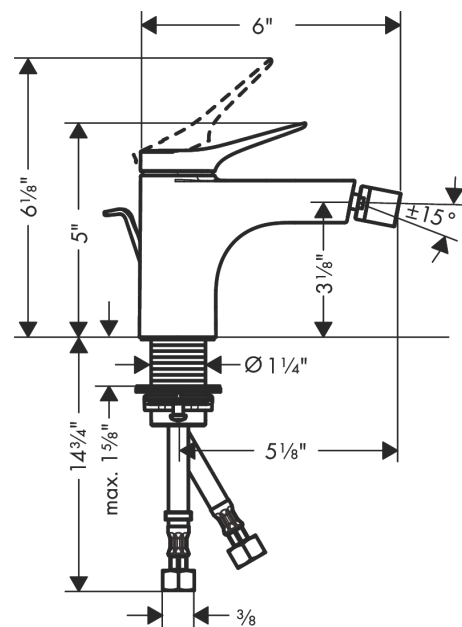

**Vivenis**

**Single-Hole Bidet Faucet**

Finishes : **chrome** Part no. : **75200001**

**Description**

**Features**

- Consists of: Single-lever bidet faucet, Pop-up assembly
- Ball-pivot joint
- Spray modes: Laminar spray
- Flow: 2.22 GPM
- Ceramic cartridge
- Includes pop-up drain
- Material waste set: Metal

**Vivenis**  
**Single-Hole Bidet Faucet**  
 Finishes : **chrome**    Part no. : **75200001**

Exploded drawing

Year of production: >11/21

### Single-Hole Bidet Faucet

Finishes : **chrome** Part no. : **75200001**

#### Spare parts list

Year of production: >11/21

Pos.	Description	Part no.	Price	PU
1	handle	94277000	-	1
2	screw cover	93735460	-	1
3	escutcheon	94027000	-	1
4	nut	93995000	-	1
5	O-ring 35x1,5	92114000	-	1
6	cartridge, assy	93897000	-	1
7	seal	95008000	-	1
8	O-ring 35x2	92604000	-	1
9	adapter for cartridge	98750000	-	1
10	O-Ring 30x2	98186000	-	1
11	ball joint	97362000	-	1
12	aerator cpl.	97360001	-	1
13	connection hose 23½" M8x0,75 3/8"	96556001	-	1
14	flat seal	98749000	-	1
15	fixing set (Ø 32)	13961000	-	1
16	lever collar	97548000	-	1
17	pull rod	96657000	-	1
a	lever arm 340mm (ball-Ø12mm)	96324000	-	1
b	pop up waste	88509000	-	1