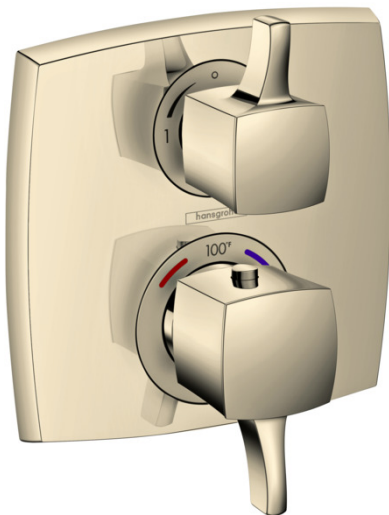

Ecostat Classic
Thermostatic Trim with Volume Control and Diverter, Square
Finishes : **polished nickel** Part no. : **15728831**

Description

Features

- Volume control and diverter for 2 outlets
- Flow: 6.0 GPM (22.7 L/Min)
- Thermostatic cartridge, Shut-off/ diverter valve
- Anti-scald 100° safety stop
- Optimized for water-efficient shower products

Item details

List Price $ 666.00

Compliance

Product image