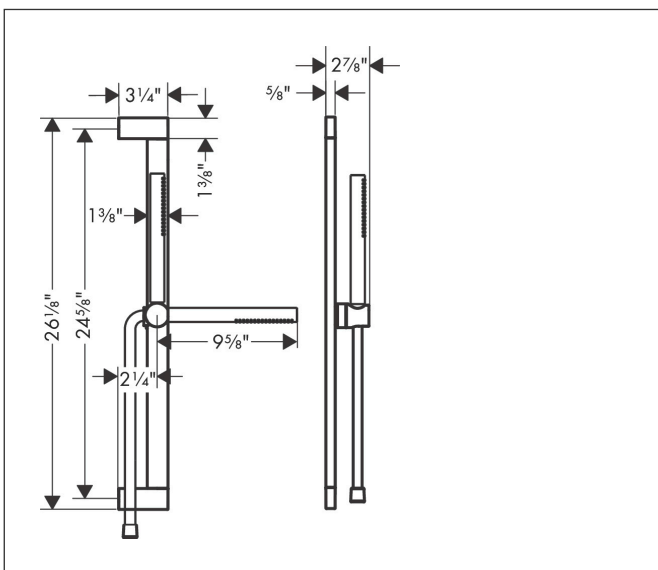

Brand hansgrohe
 Art. Name **Pulsify S** Wallbar Set 100 1-Jet 24", 1.75 GPM
 Art. Nr. 24373671
 Surface matte black
 Pos. 1

Product Picture

Features

- Consists of: Baton handshower, Wallbar, Handshower hose, Slider
- Spray modes: PowderRain
- Flow: 1.75 GPM (6.6 L/Min)
- Pivot connector prevents hose from tangling
- Wall mounted: Fastens with screws
- Stand pipe: 650 mm

Drawing

Technology

Spray Types