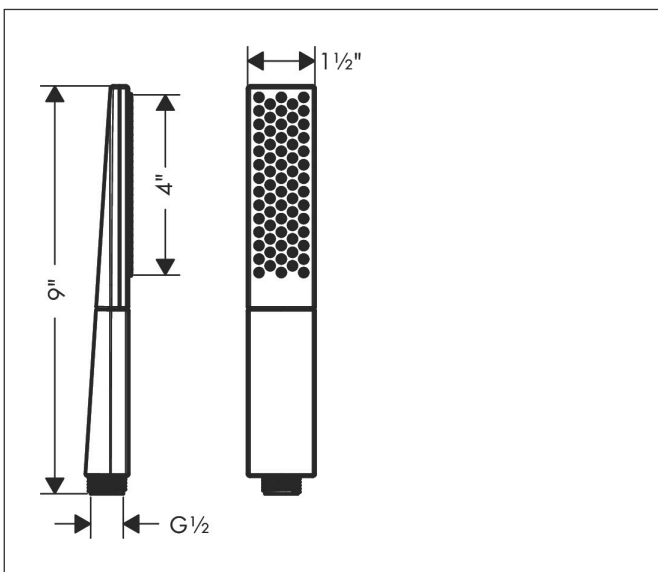

Drawing

Features

- Spray modes: PowderRain
- Flow: 2.5 GPM (9.5 L/Min)

Technology

Spray Types