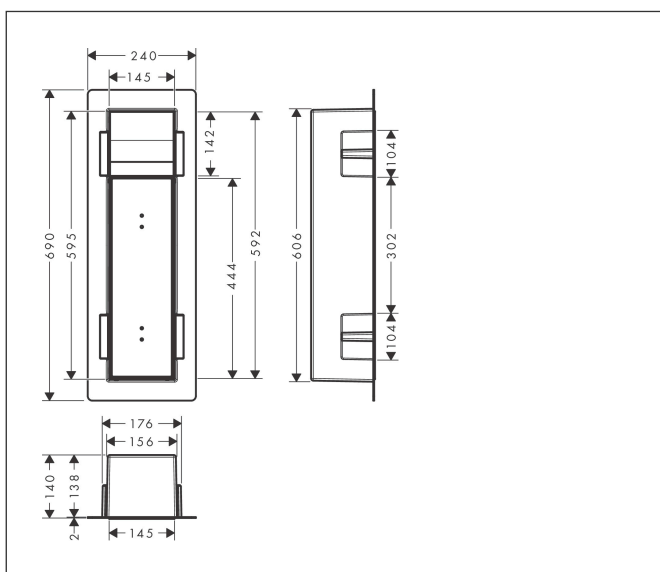

Brand	hansgrohe
Art. Name	XtraStoris Rock Recessed toilet brush holder with toilet paper holder and tileable door
Art. Nr.	56062800
Surface	Brushed Stainless Steel
Pos.	1

Product Picture

Features

- Consists of: wall niche with tileable door, Toilet Brush Holder, Toilet roll holder, installation set, sealing set
- Tileable Push-Open door
- Depth of the tileable door: 12 mm
- Installation depth: 140 mm
- Where to use: new construction, renovation
- Easy to clean surface
- Easy adjustment to tile thickness
- frameless design
- Wall type: drywall construction, solid wall construction
- Material sealing set: Polystyrene (PS)
- Material wall niche: Stainless Steel 304 (1.4301)
- Material of the brush holder plastic, chromed
- Dimensions wall niche: 595 x 145 x 140 (HxWxD)

Drawing

Technology