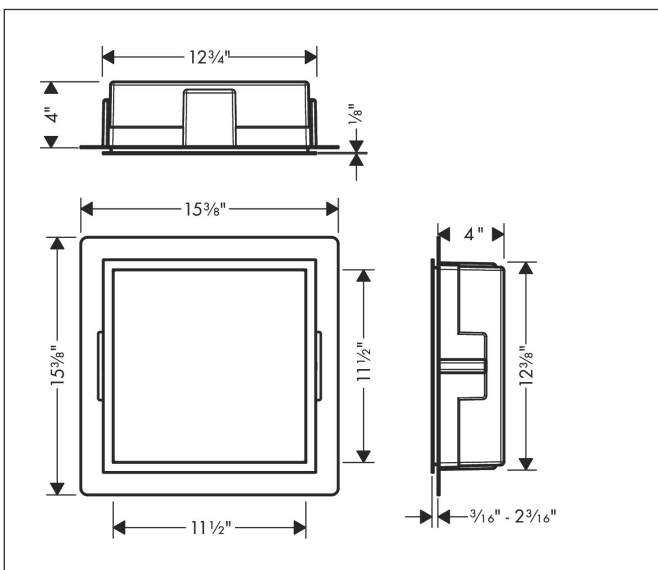

Brand hansgrohe
Art. Name **XtraStoris Individual** Wall niche Matt White with design frame 12"x 12"x 4"
Art. Nr. 56099700
Surface matte white
Pos. 1

Product Picture

Features

- Consists of: wall niche with design frame, sealing set
- Body colour: Matt White
- Installation depth: 100 mm
- Where to use: new construction, renovation
- Easy to clean surface
- Suitable for use in wet areas
- Wall type: solid wall construction, drywall construction
- Material sealing set: Polystyrene (PS)
- Material wall niche: Stainless Steel 304 (1.4301)
- With 2 mm thick design frame
- Dimensions wall niche: 300 x 300 x 100 mm (HxWxD)
- Required dimensions for sealing set: 313 x 325 x 100 mm (HxWxD)

Drawing

Technology