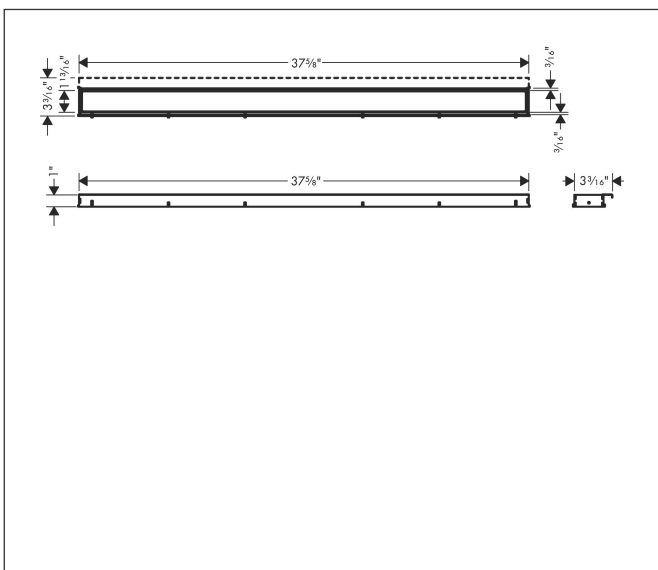

Brand hansgrohe
 Art. Name **RainDrain Match** Trim 39 3/8" with Height Adjustable Frame
 Art. Nr. 56041001
 Surface chrome
 Pos. 1

Product Picture

Features

- Consists of: design trim, height adjustable frame, wall installation flange
- Mounting type: wall-mounted, free in the floor
- Easy to clean surface
- Easy adjustment to tile thickness with height adjustable frame (7 - 18 mm)
- Tile thickness: up to 18 mm
- Suitable for any type of tile
- Up to 60 l/min drainage capacity
- Where to use: new construction, renovation
- Grate removal tool allows easy removal of the trim
- Wall mounting possible
- tile inlay depth: 12 mm
- Grate material: Stainless Steel 304 (1.4301)
- Suitable for primary and secondary drainage
- Frame width: 62 mm

Drawing

Technology